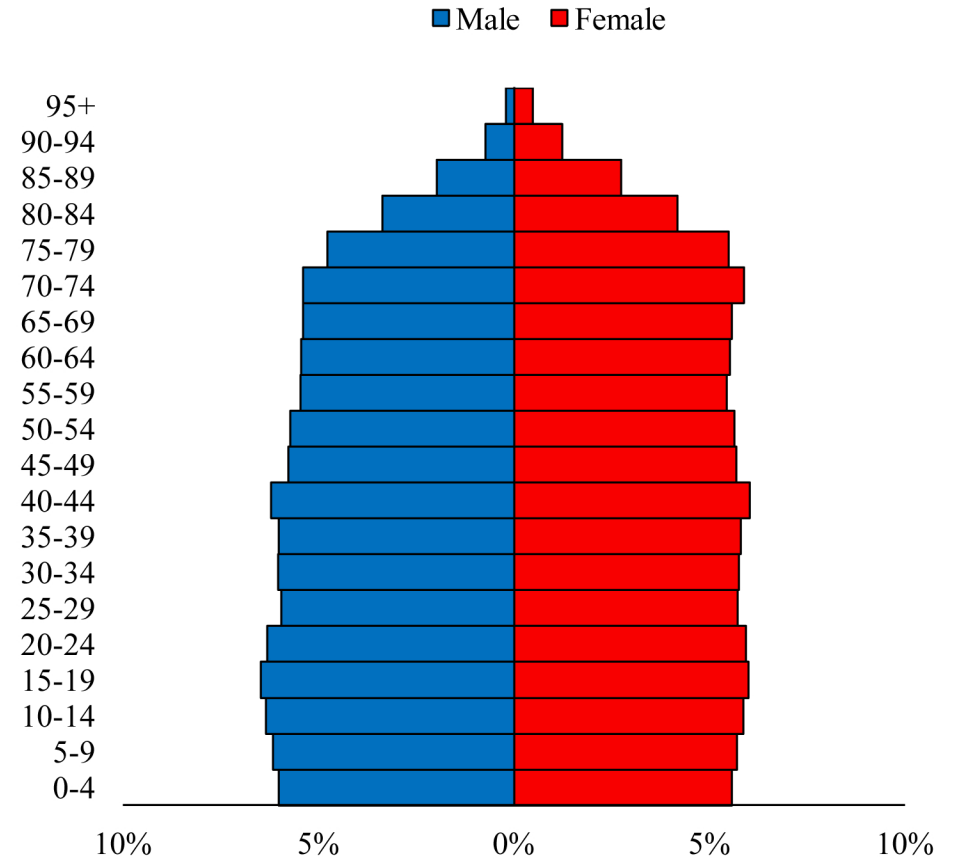

Population Pyramids of Ohio by County

Gallia County Projected Population Pyramid, 2035

Ohio Projected Population Pyramid, 2035

Go to: <http://scripps.muohio.edu/content/population-pyramids-ohio-county-2010-2050> to download individual population pyramids (PDF, J-PEG, TIFF formats available).

Note: Population pyramids display % of populations by 5 years age groups.

Citation: Mehdizadeh, S., Ritchey, P. N., Tipsuk, P., & Yamashita, T. (2012). Population Pyramids of Ohio by County. Scripps Gerontology Center, Miami University, Oxford, OH.