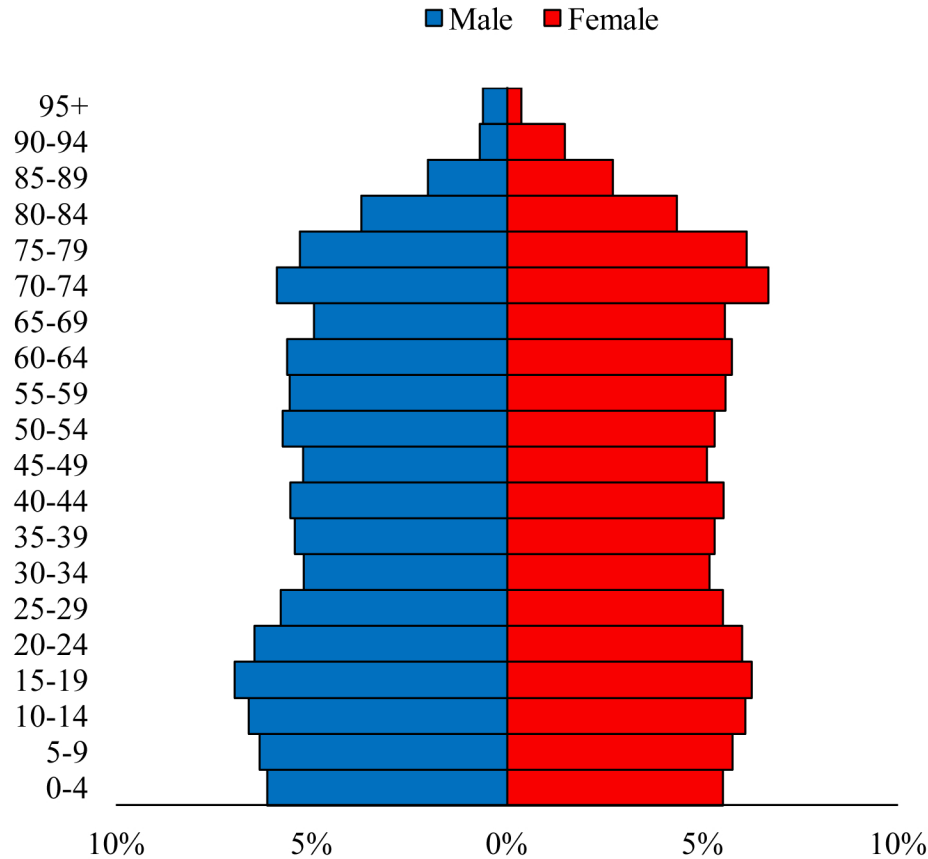

Population Pyramids of Ohio by County

Gallia County Projected Population Pyramid, 2035

Ohio Projected Population Pyramid, 2035

Go to: <http://scripps.muohio.edu/content/population-pyramids-ohio-county-2010-2050> to download individual population pyramids (PDF, J-PEG, TIFF formats available).

Note: Population pyramids display % of populations by 5 years age groups.

Citation: Mehdizadeh, S., Ritchey, P. N., Tipsuk, P., & Yamashita, T. (2012). Population Pyramids of Ohio by County. Scripps Gerontology Center, Miami University, Oxford, OH.