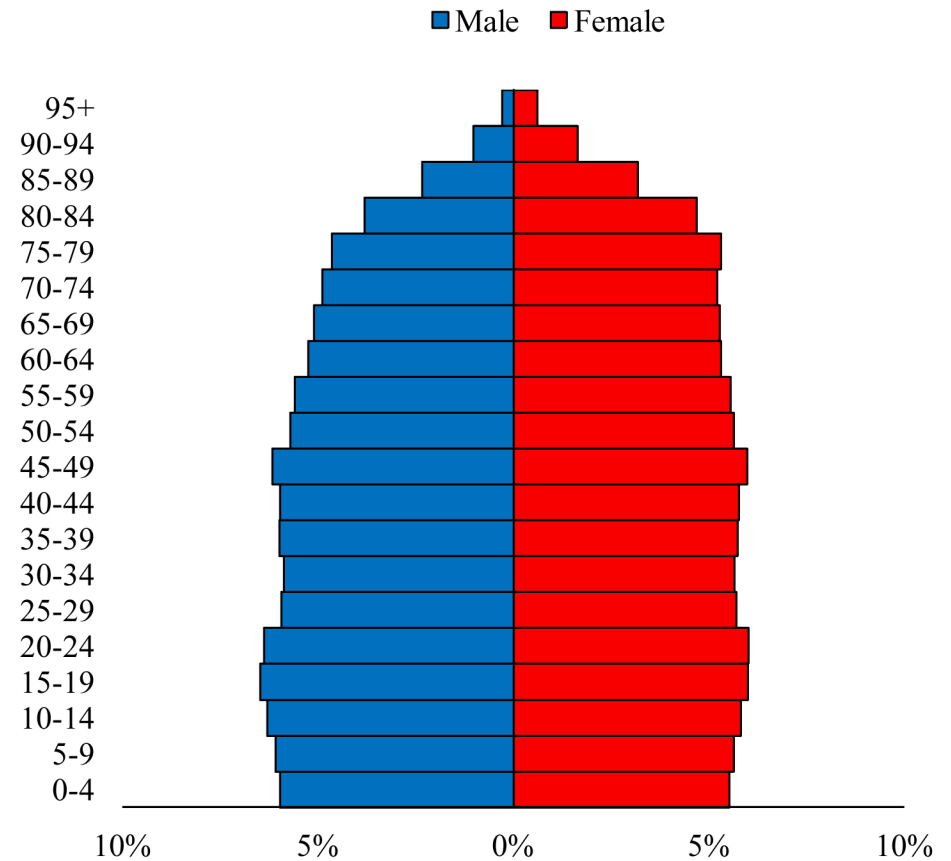

Population Pyramids of Ohio by County

Franklin County Projected Population Pyramid, 2040

Ohio Projected Population Pyramid, 2040

Go to: <http://scripps.muohio.edu/content/population-pyramids-ohio-county-2010-2050> to download individual population pyramids (PDF, J-PEG, TIFF formats available).

Note: Population pyramids display % of populations by 5 years age groups.

Citation: Mehdizadeh, S., Ritchey, P. N., Tipsuk, P., & Yamashita, T. (2012). Population Pyramids of Ohio by County. Scripps Gerontology Center, Miami University, Oxford, OH.