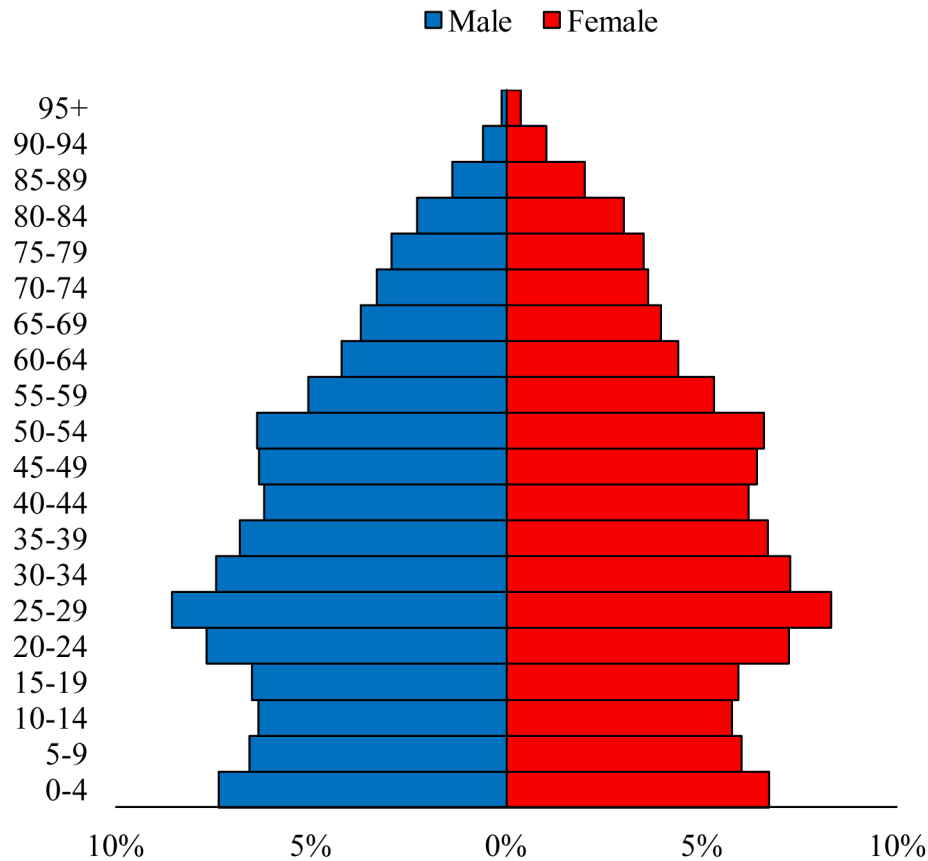

Population Pyramids of Ohio by County

Franklin County Projected Population Pyramid, 2040

Ohio Projected Population Pyramid, 2040

Go to: <http://scripps.muohio.edu/content/population-pyramids-ohio-county-2010-2050> to download individual population pyramids (PDF, J-PEG, TIFF formats available).

Note: Population pyramids display % of populations by 5 years age groups.

Citation: Mehdizadeh, S., Ritchey, P. N., Tipsuk, P., & Yamashita, T. (2012). Population Pyramids of Ohio by County. Scripps Gerontology Center, Miami University, Oxford, OH.