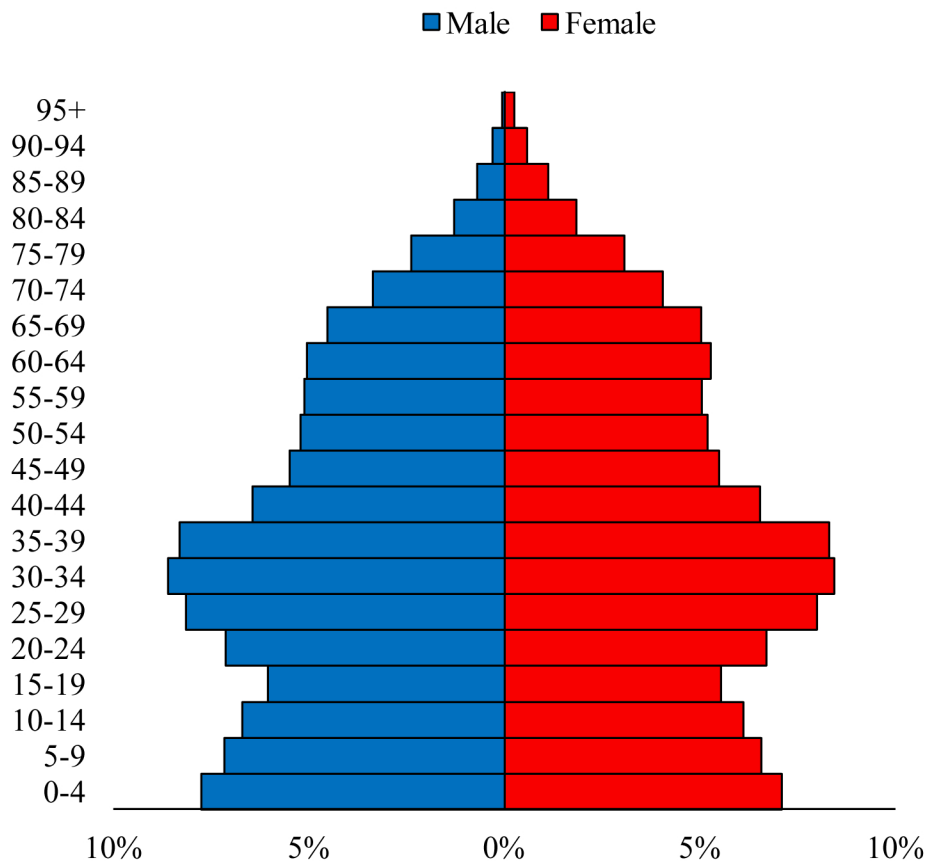

Population Pyramids of Ohio by County

Franklin County Projected Population Pyramid, 2025

Ohio Projected Population Pyramid, 2025

Go to: <http://scripps.muohio.edu/content/population-pyramids-ohio-county-2010-2050> to download individual population pyramids (PDF, J-PEG, TIFF formats available).

Note: Population pyramids display % of populations by 5 years age groups.

Citation: Mehdizadeh, S., Ritchey, P. N., Tipsuk, P., & Yamashita, T. (2012). Population Pyramids of Ohio by County. Scripps Gerontology Center, Miami University, Oxford, OH.