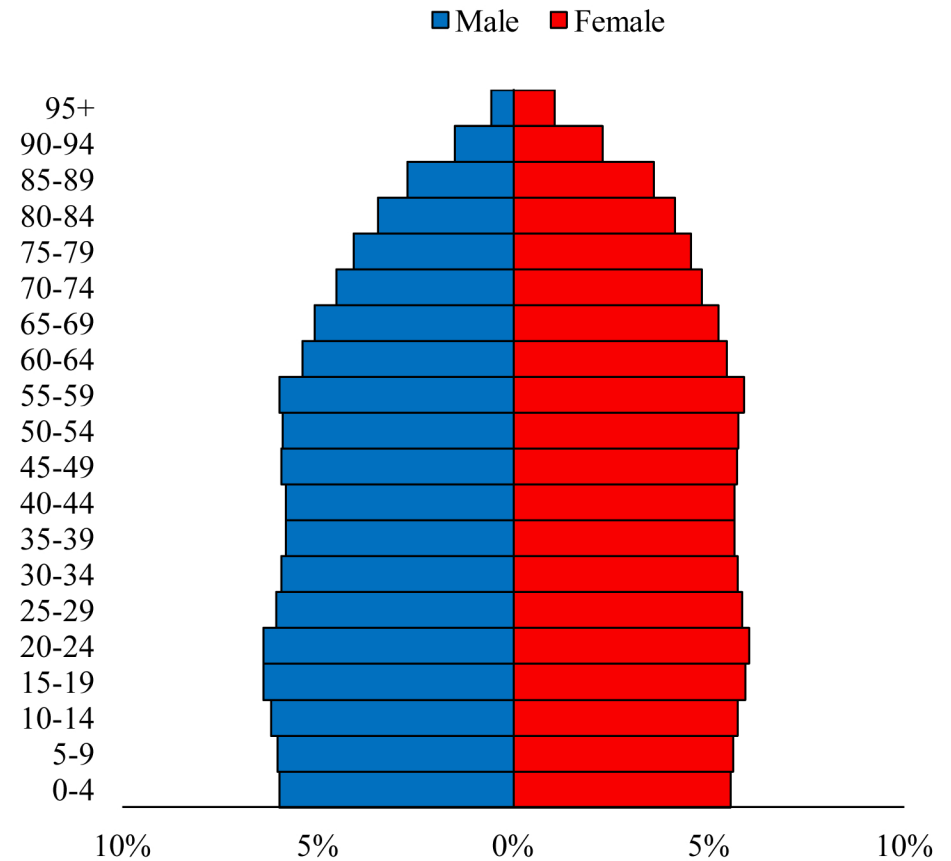

Population Pyramids of Ohio by County

Fairfield County Projected Population Pyramid, 2050

Ohio Projected Population Pyramid, 2050

Go to: <http://scripps.muohio.edu/content/population-pyramids-ohio-county-2010-2050> to download individual population pyramids (PDF, J-PEG, TIFF formats available).

Note: Population pyramids display % of populations by 5 years age groups.

Citation: Mehdizadeh, S., Ritchey, P. N., Tipsuk, P., & Yamashita, T. (2012). Population Pyramids of Ohio by County. Scripps Gerontology Center, Miami University, Oxford, OH.