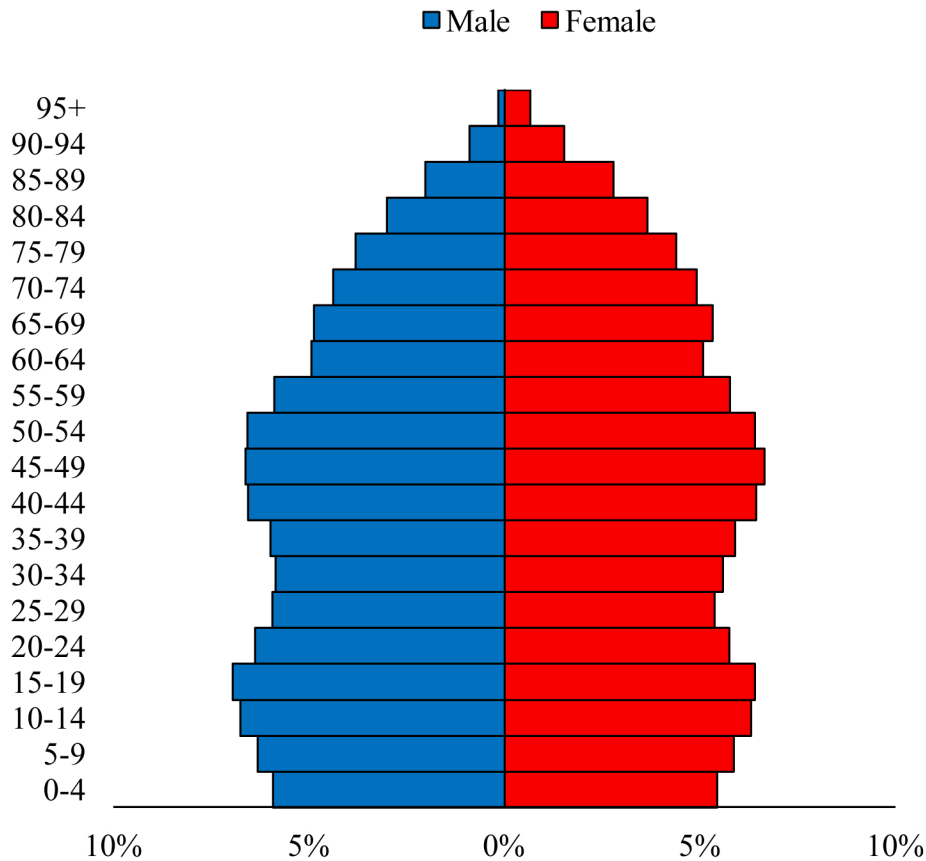

Population Pyramids of Ohio by County

Fairfield County Projected Population Pyramid, 2050

Ohio Projected Population Pyramid, 2050

Go to: <http://scripps.muohio.edu/content/population-pyramids-ohio-county-2010-2050> to download individual population pyramids (PDF, J-PEG, TIFF formats available).

Note: Population pyramids display % of populations by 5 years age groups.

Citation: Mehdizadeh, S., Ritchey, P. N., Tipsuk, P., & Yamashita, T. (2012). Population Pyramids of Ohio by County. Scripps Gerontology Center, Miami University, Oxford, OH.