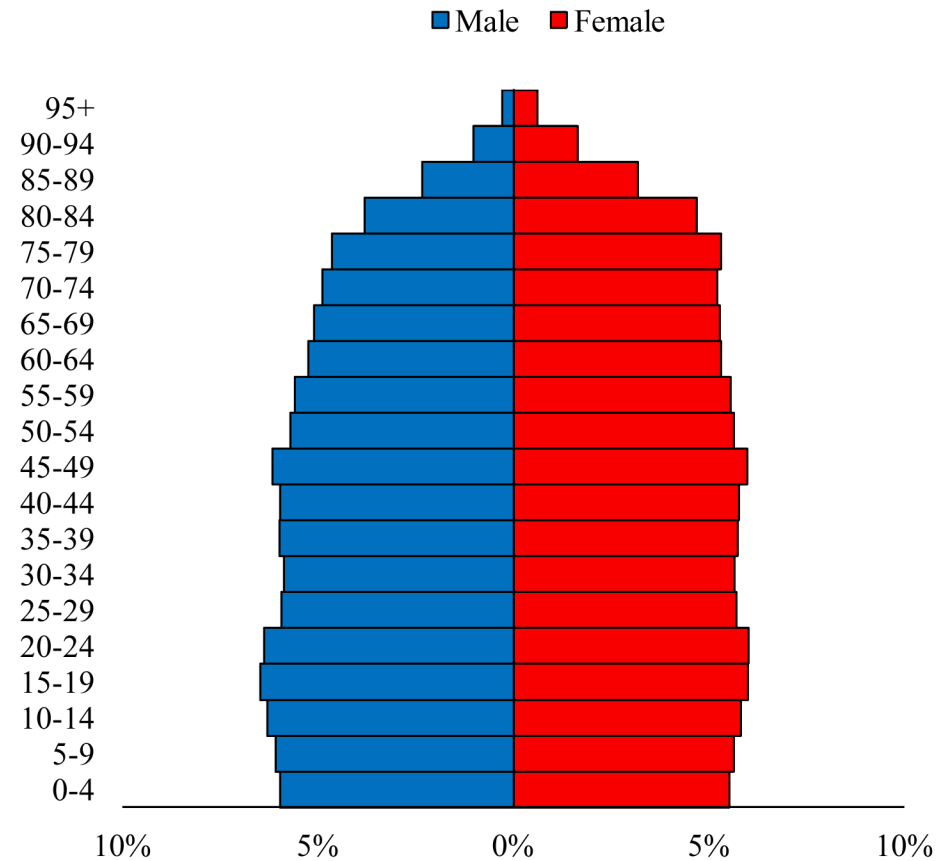

Population Pyramids of Ohio by County

Cuyahoga County Projected Population Pyramid, 2040

Ohio Projected Population Pyramid, 2040

Go to: <http://scripps.muohio.edu/content/population-pyramids-ohio-county-2010-2050> to download individual population pyramids (PDF, J-PEG, TIFF formats available).

Note: Population pyramids display % of populations by 5 years age groups.

Citation: Mehdizadeh, S., Ritchey, P. N., Tipsuk, P., & Yamashita, T. (2012). Population Pyramids of Ohio by County. Scripps Gerontology Center, Miami University, Oxford, OH.