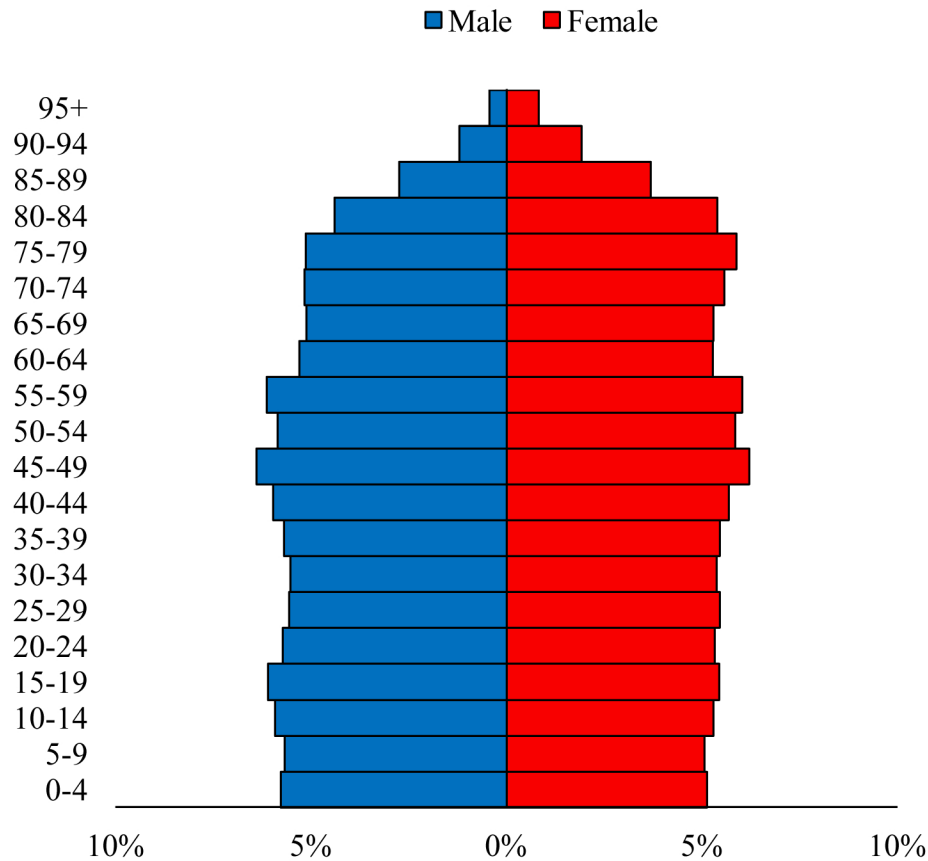

Population Pyramids of Ohio by County

Cuyahoga County Projected Population Pyramid, 2040

Ohio Projected Population Pyramid, 2040

Go to: <http://scripps.muohio.edu/content/population-pyramids-ohio-county-2010-2050> to download individual population pyramids (PDF, J-PEG, TIFF formats available).

Note: Population pyramids display % of populations by 5 years age groups.

Citation: Mehdizadeh, S., Ritchey, P. N., Tipsuk, P., & Yamashita, T. (2012). Population Pyramids of Ohio by County. Scripps Gerontology Center, Miami University, Oxford, OH.