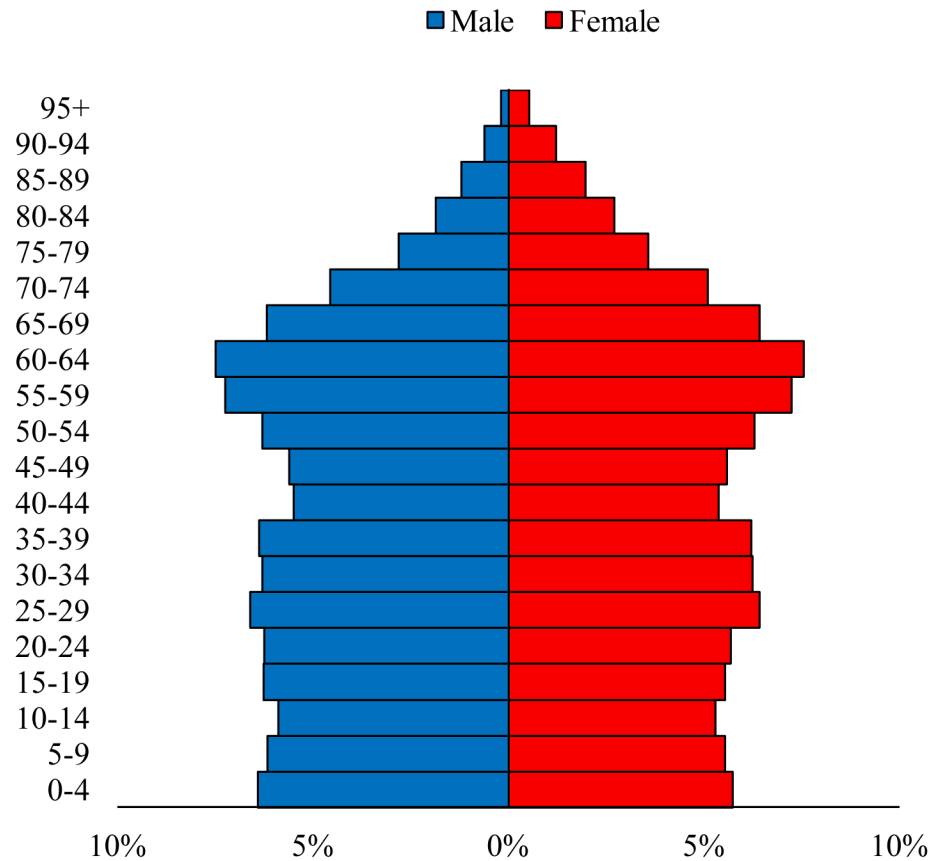

Population Pyramids of Ohio by County

Cuyahoga County Projected Population Pyramid, 2020

Ohio Projected Population Pyramid, 2020

Go to: <http://scripps.muohio.edu/content/population-pyramids-ohio-county-2010-2050> to download individual population pyramids (PDF, J-PEG, TIFF formats available).

Note: Population pyramids display % of populations by 5 years age groups.

Citation: Mehdizadeh, S., Ritchey, P. N., Tipsuk, P., & Yamashita, T. (2012). Population Pyramids of Ohio by County. Scripps Gerontology Center, Miami University, Oxford, OH.