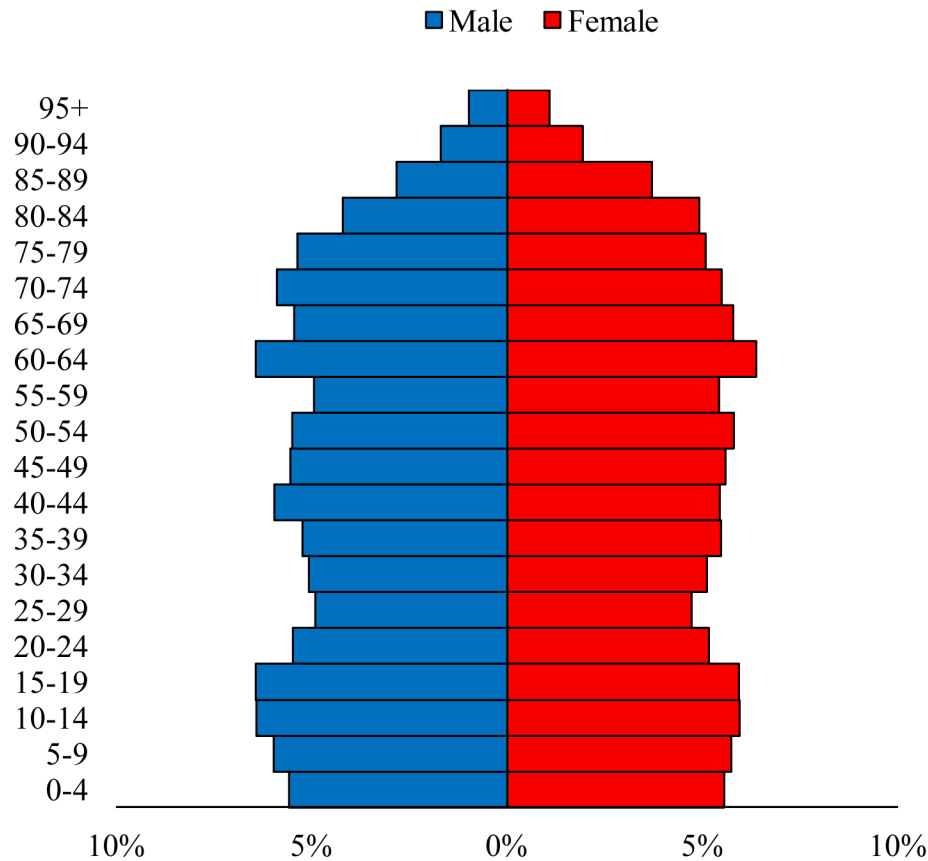

Population Pyramids of Ohio by County

Coshocton County Projected Population Pyramid, 2045

Ohio Projected Population Pyramid, 2045

Go to: <http://scripps.muohio.edu/content/population-pyramids-ohio-county-2010-2050> to download individual population pyramids (PDF, J-PEG, TIFF formats available).

Note: Population pyramids display % of populations by 5 years age groups.

Citation: Mehdizadeh, S., Ritchey, P. N., Tipsuk, P., & Yamashita, T. (2012). Population Pyramids of Ohio by County. Scripps Gerontology Center, Miami University, Oxford, OH.