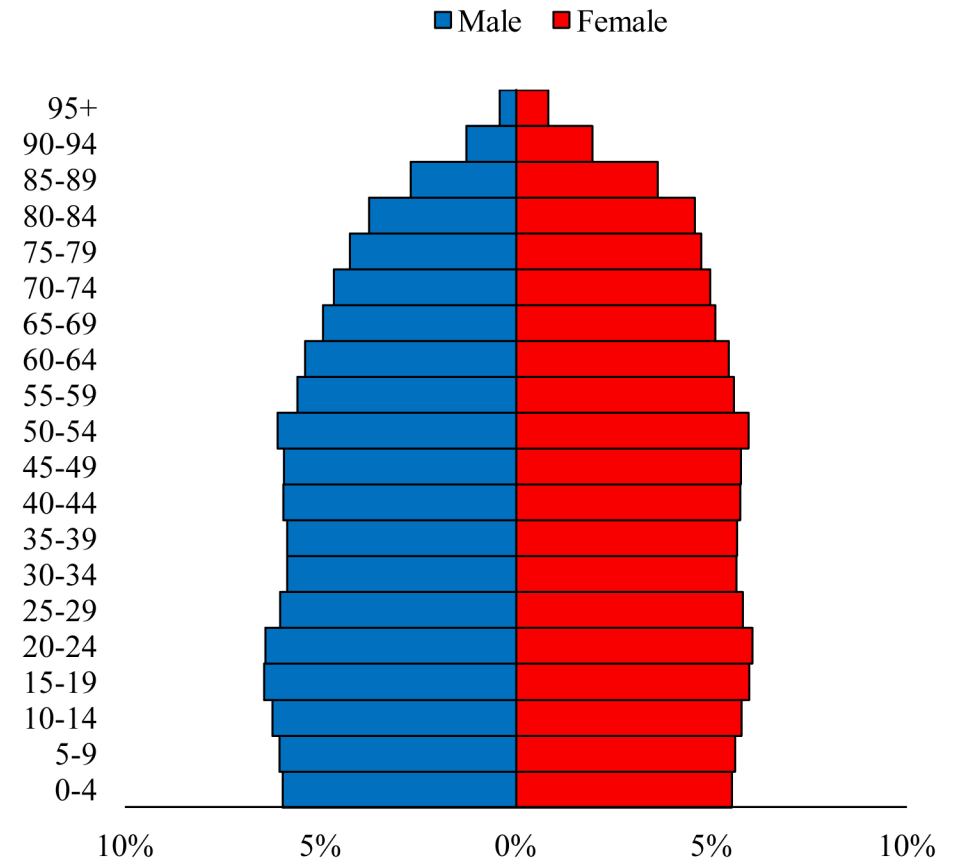

Population Pyramids of Ohio by County

Coshocton County Projected Population Pyramid, 2045

Ohio Projected Population Pyramid, 2045

Go to: <http://scripps.muohio.edu/content/population-pyramids-ohio-county-2010-2050> to download individual population pyramids (PDF, J-PEG, TIFF formats available).

Note: Population pyramids display % of populations by 5 years age groups.

Citation: Mehdizadeh, S., Ritchey, P. N., Tipsuk, P., & Yamashita, T. (2012). Population Pyramids of Ohio by County. Scripps Gerontology Center, Miami University, Oxford, OH.