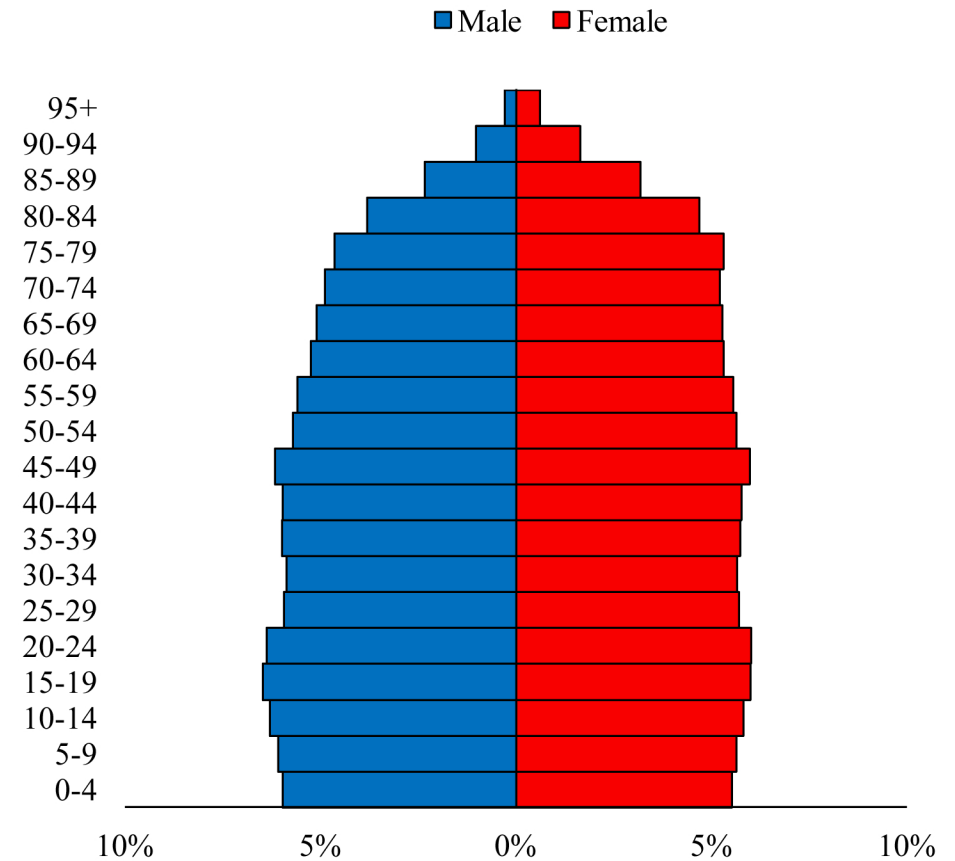

Population Pyramids of Ohio by County

Coshocton County Projected Population Pyramid, 2040

Ohio Projected Population Pyramid, 2040

Go to: <http://scripps.muohio.edu/content/population-pyramids-ohio-county-2010-2050> to download individual population pyramids (PDF, J-PEG, TIFF formats available).

Note: Population pyramids display % of populations by 5 years age groups.

Citation: Mehdizadeh, S., Ritchey, P. N., Tipsuk, P., & Yamashita, T. (2012). Population Pyramids of Ohio by County. Scripps Gerontology Center, Miami University, Oxford, OH.