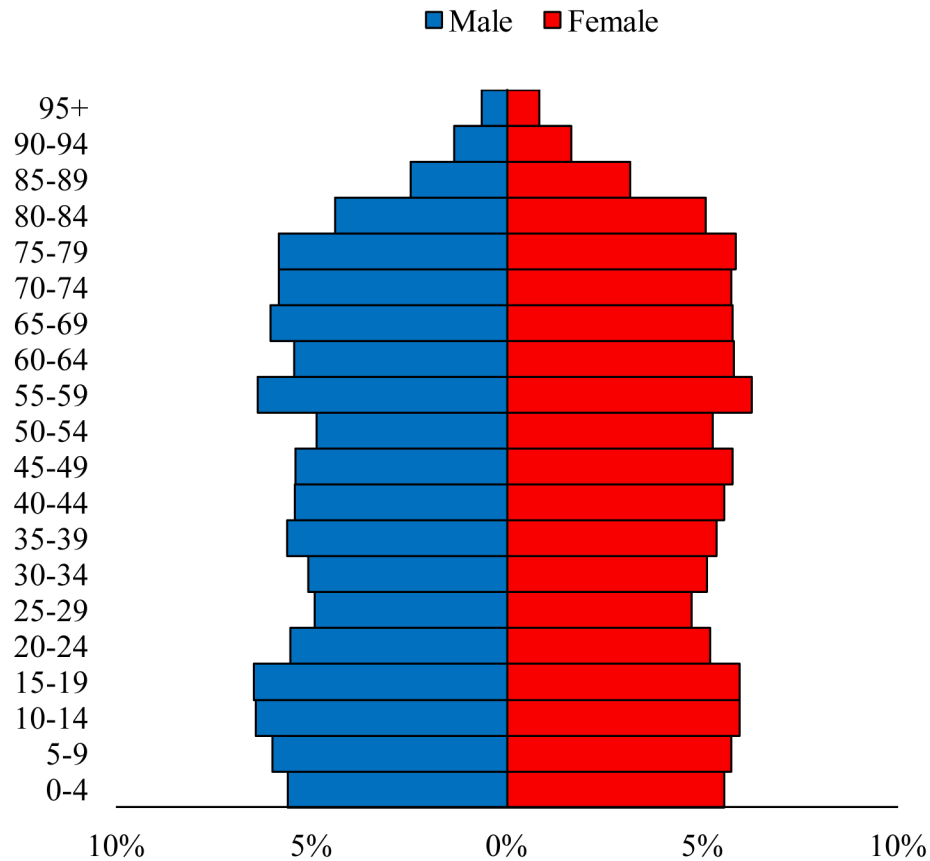

Population Pyramids of Ohio by County

Coshocton County Projected Population Pyramid, 2040

Ohio Projected Population Pyramid, 2040

Go to: <http://scripps.muohio.edu/content/population-pyramids-ohio-county-2010-2050> to download individual population pyramids (PDF, J-PEG, TIFF formats available).

Note: Population pyramids display % of populations by 5 years age groups.

Citation: Mehdizadeh, S., Ritchey, P. N., Tipsuk, P., & Yamashita, T. (2012). Population Pyramids of Ohio by County. Scripps Gerontology Center, Miami University, Oxford, OH.