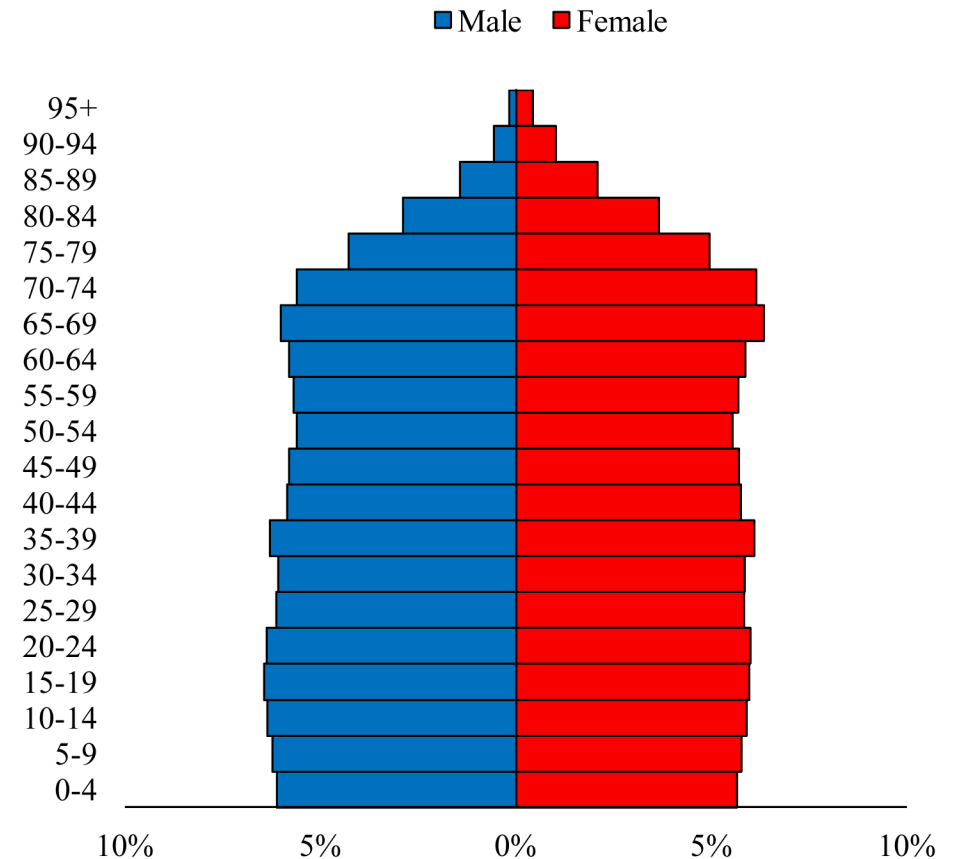

Population Pyramids of Ohio by County

Coshocton County Projected Population Pyramid, 2030

Ohio Projected Population Pyramid, 2030

Go to: <http://scripps.muohio.edu/content/population-pyramids-ohio-county-2010-2050> to download individual population pyramids (PDF, J-PEG, TIFF formats available).

Note: Population pyramids display % of populations by 5 years age groups.

Citation: Mehdizadeh, S., Ritchey, P. N., Tipsuk, P., & Yamashita, T. (2012). Population Pyramids of Ohio by County. Scripps Gerontology Center, Miami University, Oxford, OH.