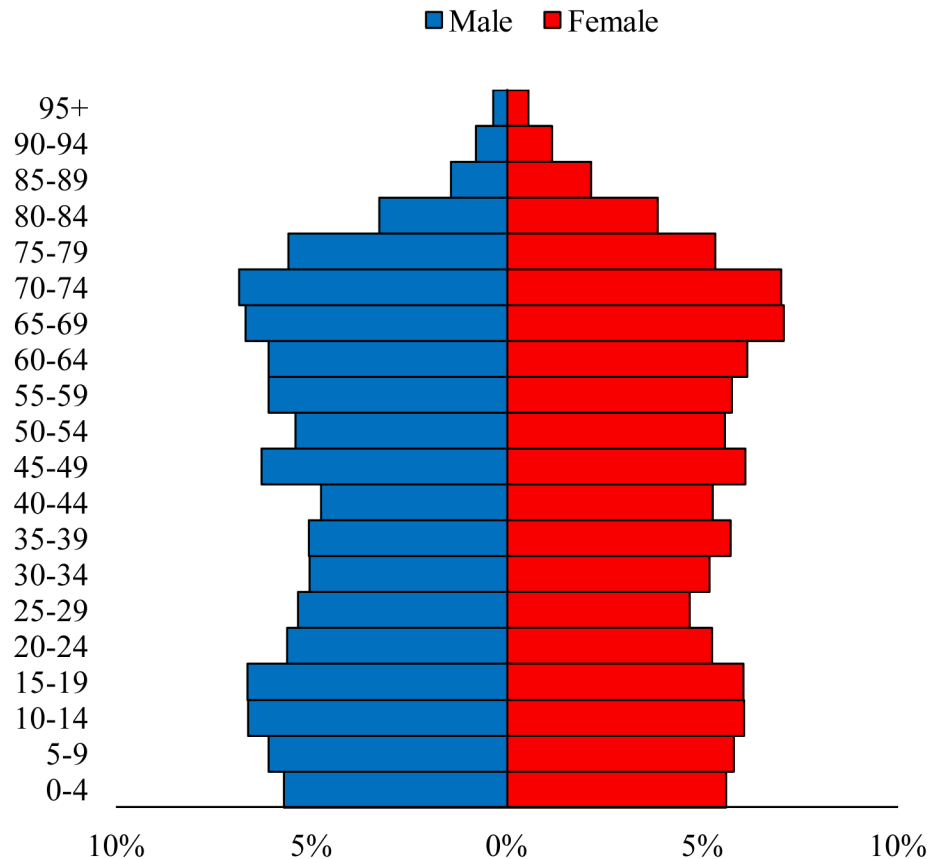

Population Pyramids of Ohio by County

Coshocton County Projected Population Pyramid, 2030

Ohio Projected Population Pyramid, 2030

Go to: <http://scripps.muohio.edu/content/population-pyramids-ohio-county-2010-2050> to download individual population pyramids (PDF, J-PEG, TIFF formats available).

Note: Population pyramids display % of populations by 5 years age groups.

Citation: Mehdizadeh, S., Ritchey, P. N., Tipsuk, P., & Yamashita, T. (2012). Population Pyramids of Ohio by County. Scripps Gerontology Center, Miami University, Oxford, OH.