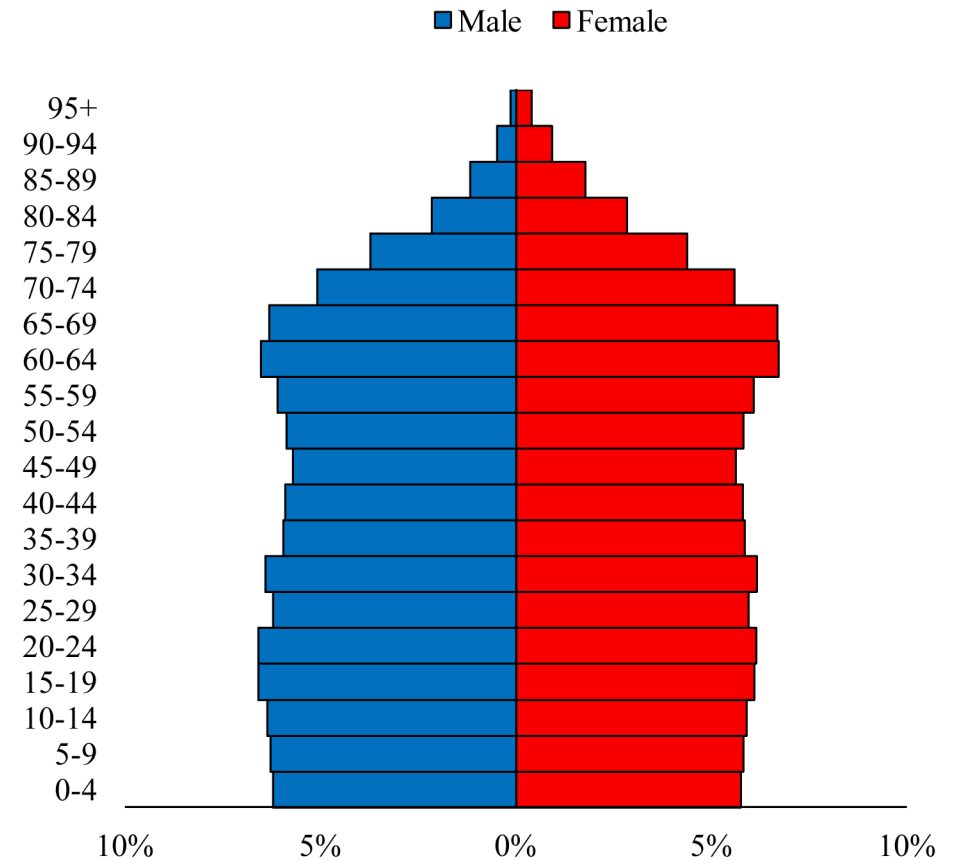

Population Pyramids of Ohio by County

Coshocton County Projected Population Pyramid, 2025

Ohio Projected Population Pyramid, 2025

Go to: <http://scripps.muohio.edu/content/population-pyramids-ohio-county-2010-2050> to download individual population pyramids (PDF, J-PEG, TIFF formats available).

Note: Population pyramids display % of populations by 5 years age groups.

Citation: Mehdizadeh, S., Ritchey, P. N., Tipsuk, P., & Yamashita, T. (2012). Population Pyramids of Ohio by County. Scripps Gerontology Center, Miami University, Oxford, OH.