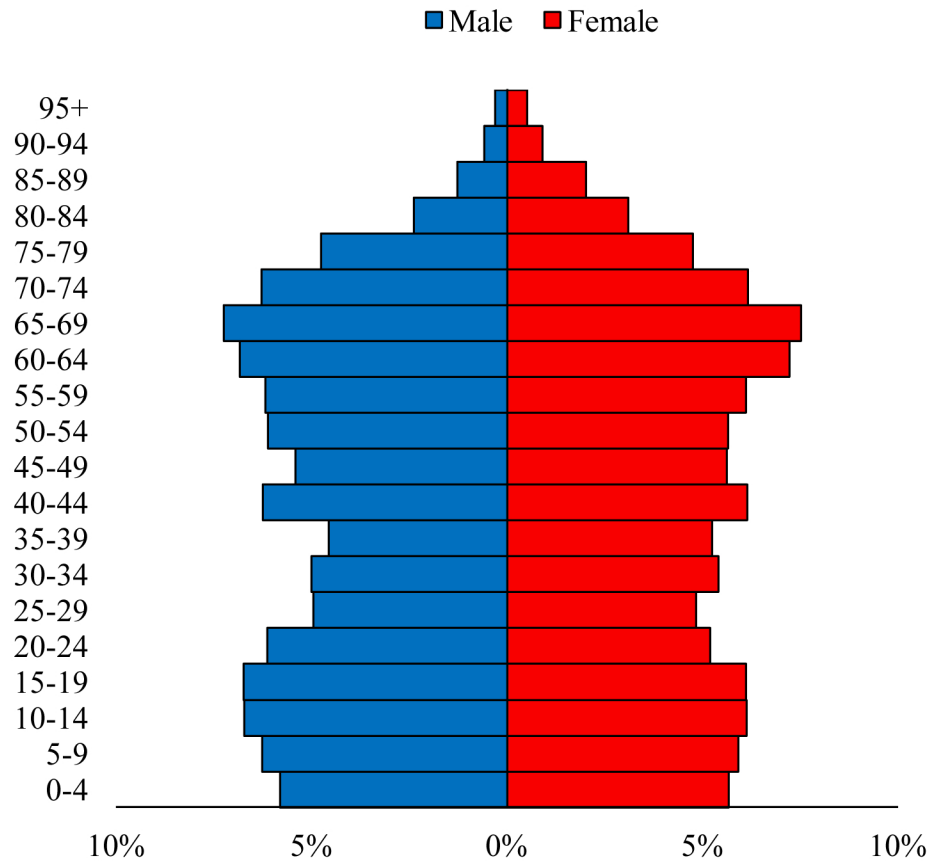

Population Pyramids of Ohio by County

Coshocton County Projected Population Pyramid, 2025

Ohio Projected Population Pyramid, 2025

Go to: <http://scripps.muohio.edu/content/population-pyramids-ohio-county-2010-2050> to download individual population pyramids (PDF, J-PEG, TIFF formats available).

Note: Population pyramids display % of populations by 5 years age groups.

Citation: Mehdizadeh, S., Ritchey, P. N., Tipsuk, P., & Yamashita, T. (2012). Population Pyramids of Ohio by County. Scripps Gerontology Center, Miami University, Oxford, OH.