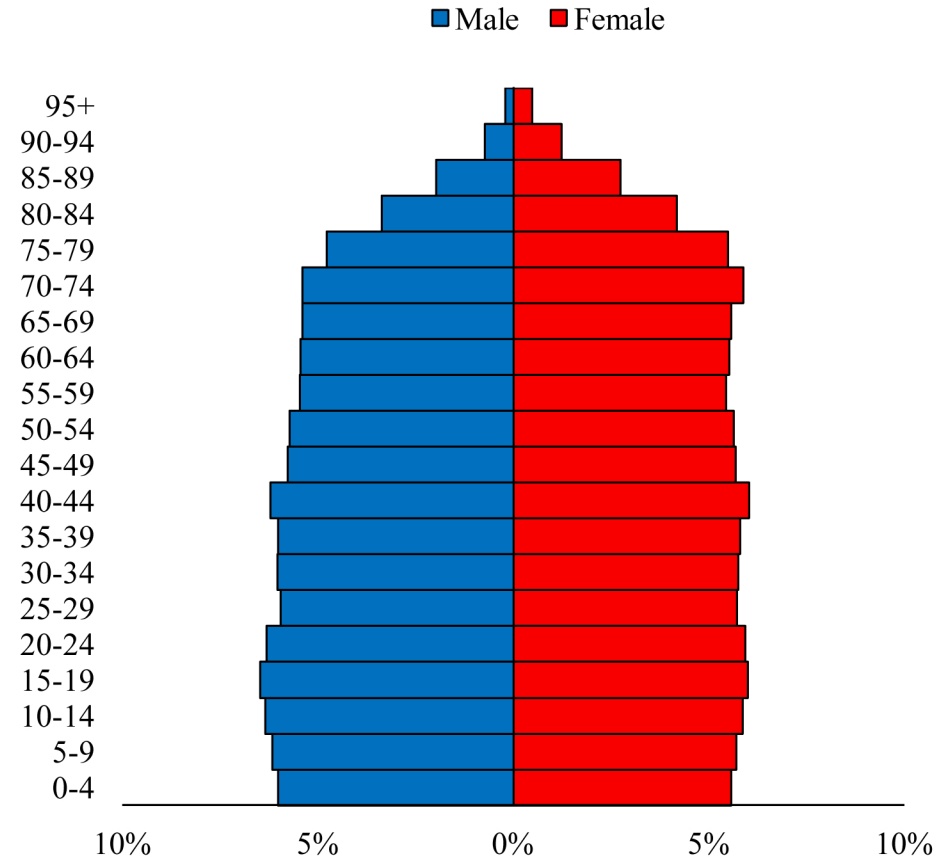

Population Pyramids of Ohio by County

Columbiana County Projected Population Pyramid, 2035

Ohio Projected Population Pyramid, 2035

Go to: <http://scripps.muohio.edu/content/population-pyramids-ohio-county-2010-2050> to download individual population pyramids (PDF, J-PEG, TIFF formats available).

Note: Population pyramids display % of populations by 5 years age groups.

Citation: Mehdizadeh, S., Ritchey, P. N., Tipsuk, P., & Yamashita, T. (2012). Population Pyramids of Ohio by County. Scripps Gerontology Center, Miami University, Oxford, OH.