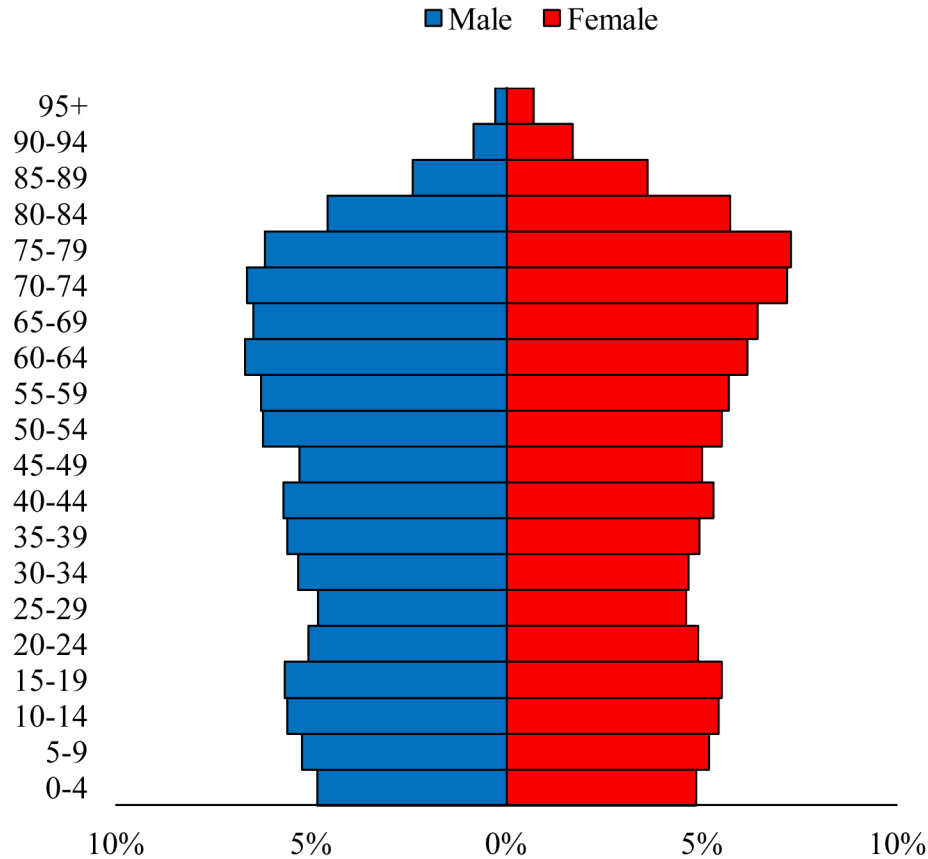

Population Pyramids of Ohio by County

Columbiana County Projected Population Pyramid, 2035

Ohio Projected Population Pyramid, 2035

Go to: <http://scripps.muohio.edu/content/population-pyramids-ohio-county-2010-2050> to download individual population pyramids (PDF, J-PEG, TIFF formats available).

Note: Population pyramids display % of populations by 5 years age groups.

Citation: Mehdizadeh, S., Ritchey, P. N., Tipsuk, P., & Yamashita, T. (2012). Population Pyramids of Ohio by County. Scripps Gerontology Center, Miami University, Oxford, OH.