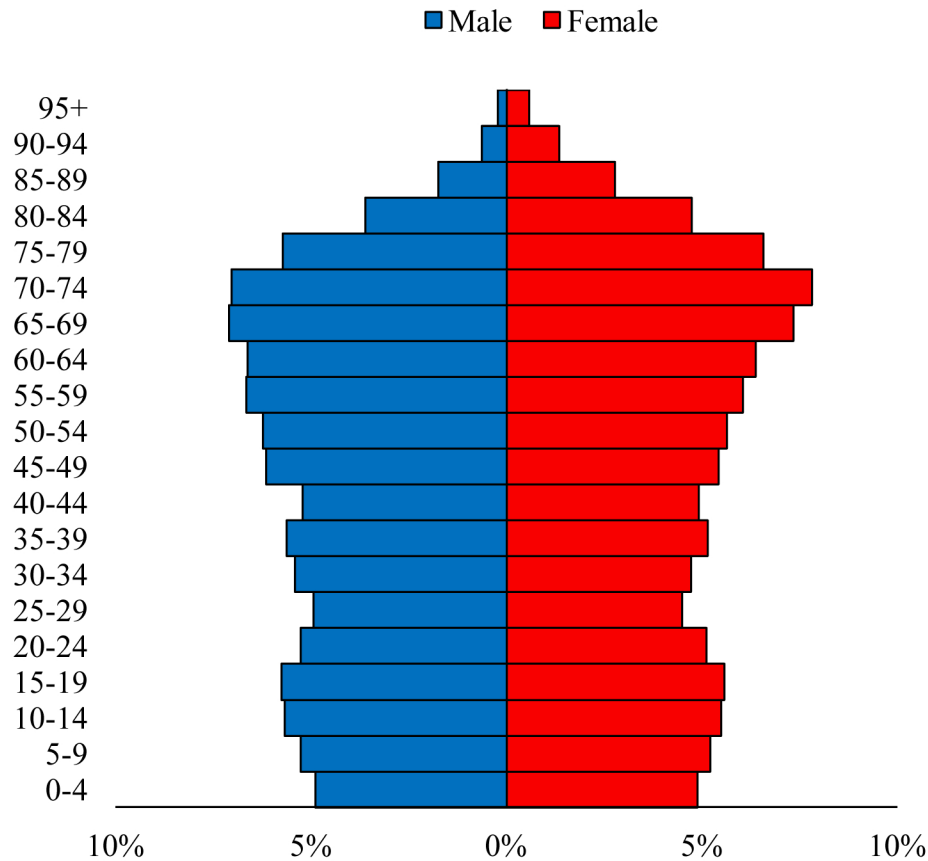

Population Pyramids of Ohio by County

Columbiana County Projected Population Pyramid, 2030

Ohio Projected Population Pyramid, 2030

Go to: <http://scripps.muohio.edu/content/population-pyramids-ohio-county-2010-2050> to download individual population pyramids (PDF, J-PEG, TIFF formats available).

Note: Population pyramids display % of populations by 5 years age groups.

Citation: Mehdizadeh, S., Ritchey, P. N., Tipsuk, P., & Yamashita, T. (2012). Population Pyramids of Ohio by County. Scripps Gerontology Center, Miami University, Oxford, OH.