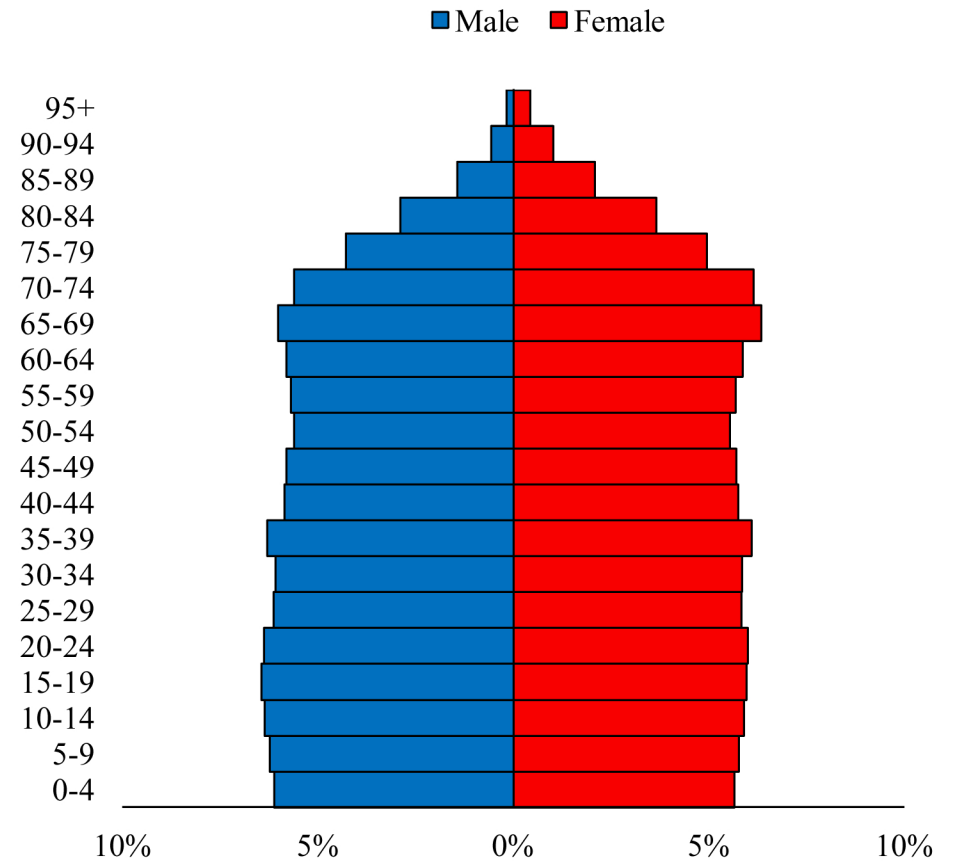

Population Pyramids of Ohio by County

Columbiana County Projected Population Pyramid, 2030

Ohio Projected Population Pyramid, 2030

Go to: <http://scripps.muohio.edu/content/population-pyramids-ohio-county-2010-2050> to download individual population pyramids (PDF, J-PEG, TIFF formats available).

Note: Population pyramids display % of populations by 5 years age groups.

Citation: Mehdizadeh, S., Ritchey, P. N., Tipsuk, P., & Yamashita, T. (2012). Population Pyramids of Ohio by County. Scripps Gerontology Center, Miami University, Oxford, OH.