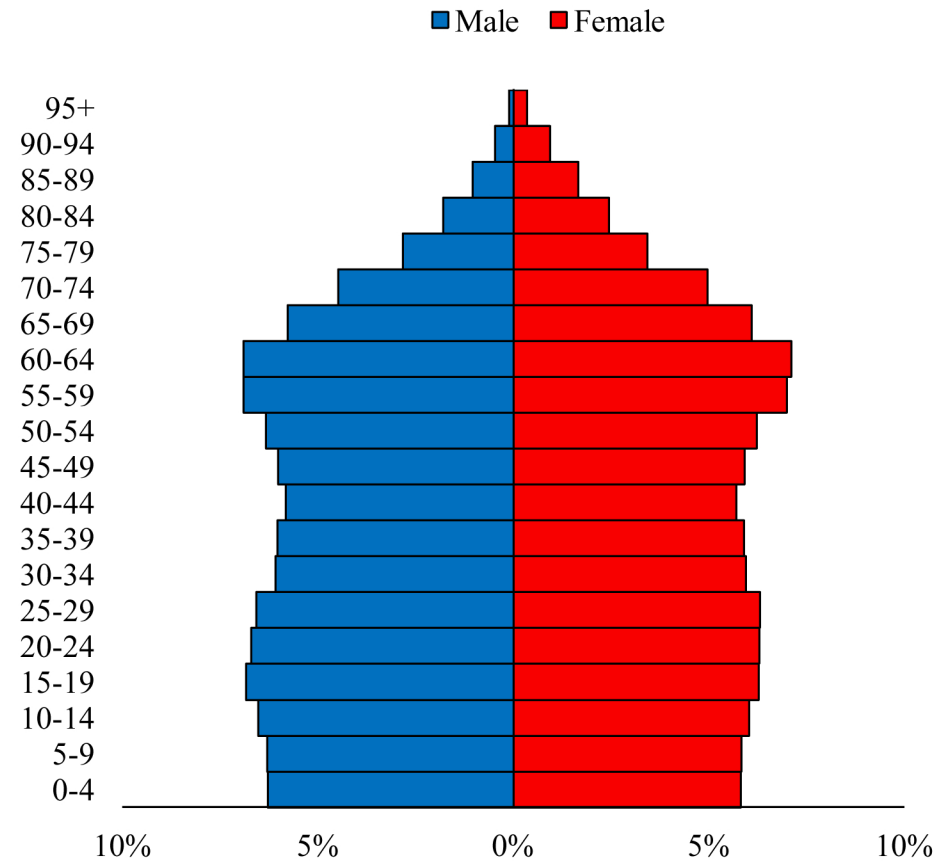

Population Pyramids of Ohio by County

Columbiana County Projected Population Pyramid, 2020

Ohio Projected Population Pyramid, 2020

Go to: <http://scripps.muohio.edu/content/population-pyramids-ohio-county-2010-2050> to download individual population pyramids (PDF, J-PEG, TIFF formats available).

Note: Population pyramids display % of populations by 5 years age groups.

Citation: Mehdizadeh, S., Ritchey, P. N., Tipsuk, P., & Yamashita, T. (2012). Population Pyramids of Ohio by County. Scripps Gerontology Center, Miami University, Oxford, OH.