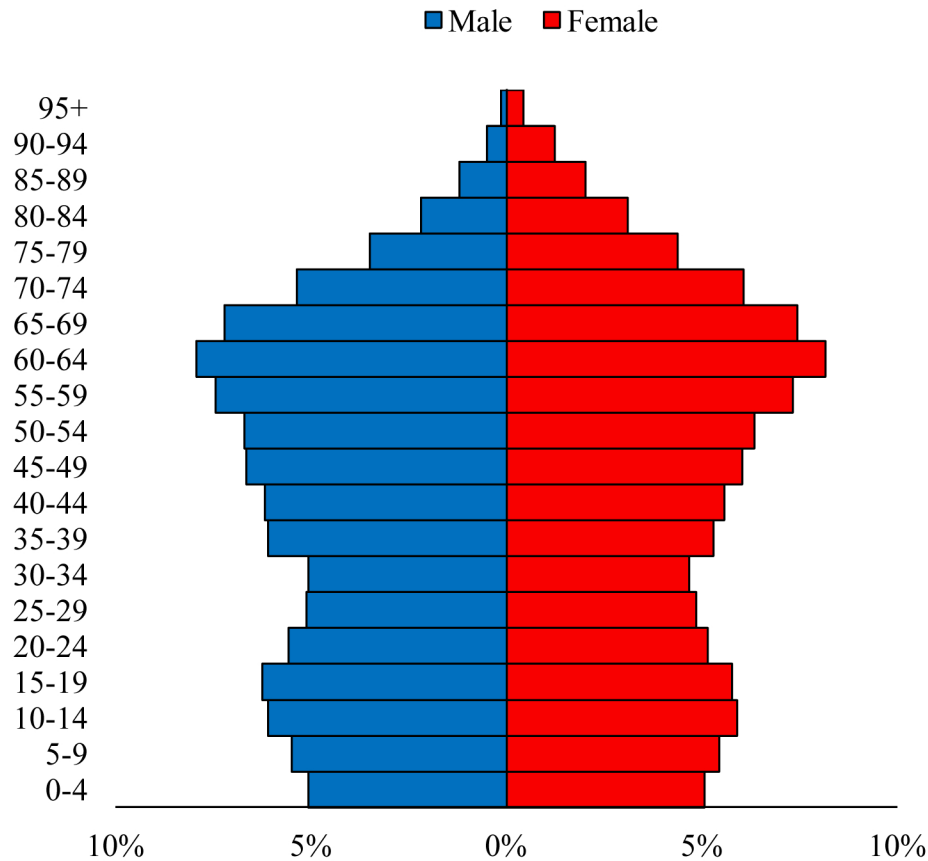

Population Pyramids of Ohio by County

Columbiana County Projected Population Pyramid, 2020

Ohio Projected Population Pyramid, 2020

Go to: <http://scripps.muohio.edu/content/population-pyramids-ohio-county-2010-2050> to download individual population pyramids (PDF, J-PEG, TIFF formats available).

Note: Population pyramids display % of populations by 5 years age groups.

Citation: Mehdizadeh, S., Ritchey, P. N., Tipsuk, P., & Yamashita, T. (2012). Population Pyramids of Ohio by County. Scripps Gerontology Center, Miami University, Oxford, OH.