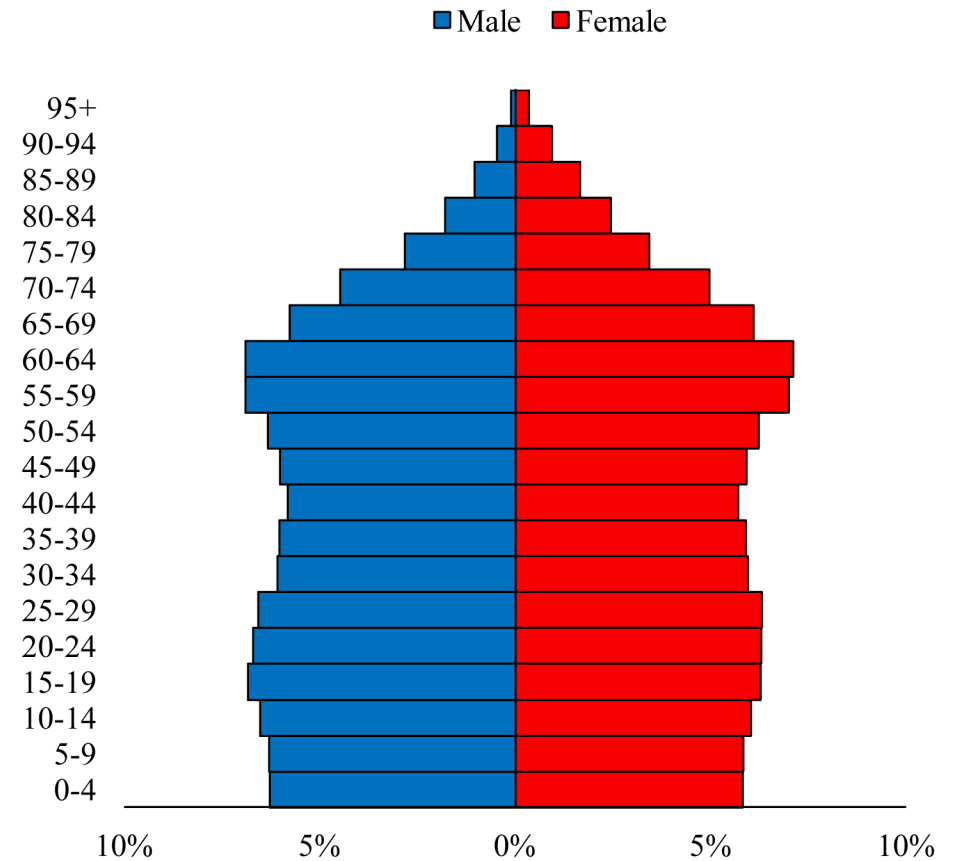

Population Pyramids of Ohio by County

Clermont County Projected Population Pyramid, 2020

Ohio Projected Population Pyramid, 2020

Go to: <http://scripps.muohio.edu/content/population-pyramids-ohio-county-2010-2050> to download individual population pyramids (PDF, J-PEG, TIFF formats available).

Note: Population pyramids display % of populations by 5 years age groups.

Citation: Mehdizadeh, S., Ritchey, P. N., Tipsuk, P., & Yamashita, T. (2012). Population Pyramids of Ohio by County. Scripps Gerontology Center, Miami University, Oxford, OH.