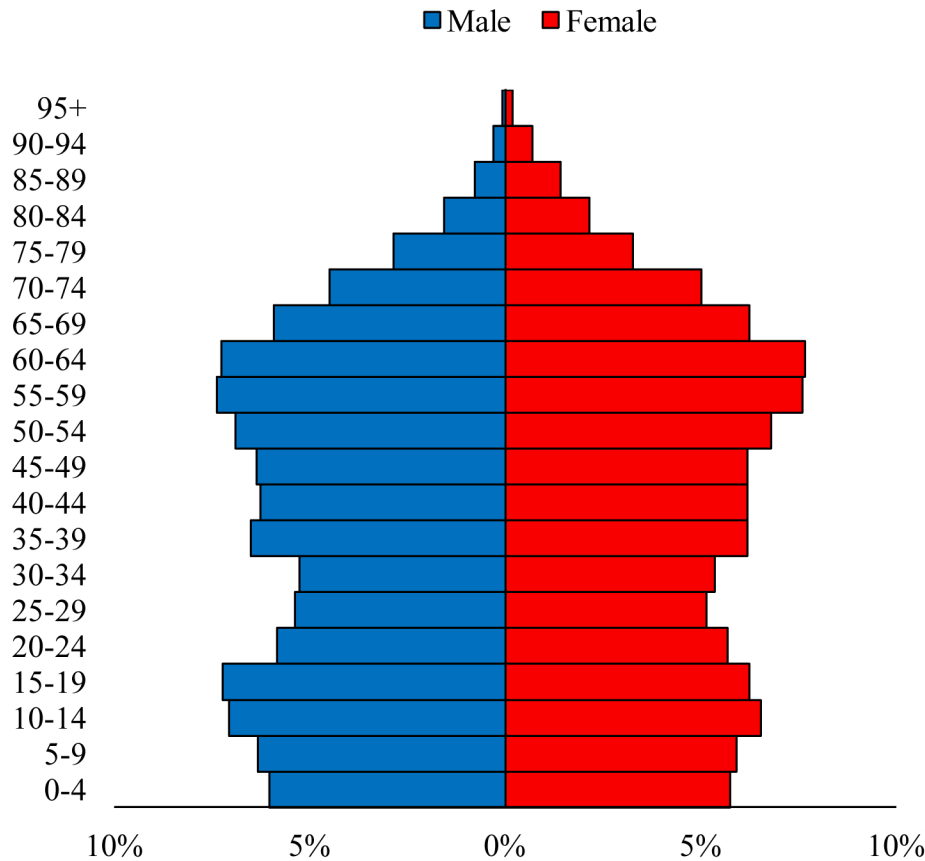

Population Pyramids of Ohio by County

Clermont County Projected Population Pyramid, 2020

Ohio Projected Population Pyramid, 2020

Go to: <http://scripps.muohio.edu/content/population-pyramids-ohio-county-2010-2050> to download individual population pyramids (PDF, J-PEG, TIFF formats available).

Note: Population pyramids display % of populations by 5 years age groups.

Citation: Mehdizadeh, S., Ritchey, P. N., Tipsuk, P., & Yamashita, T. (2012). Population Pyramids of Ohio by County. Scripps Gerontology Center, Miami University, Oxford, OH.