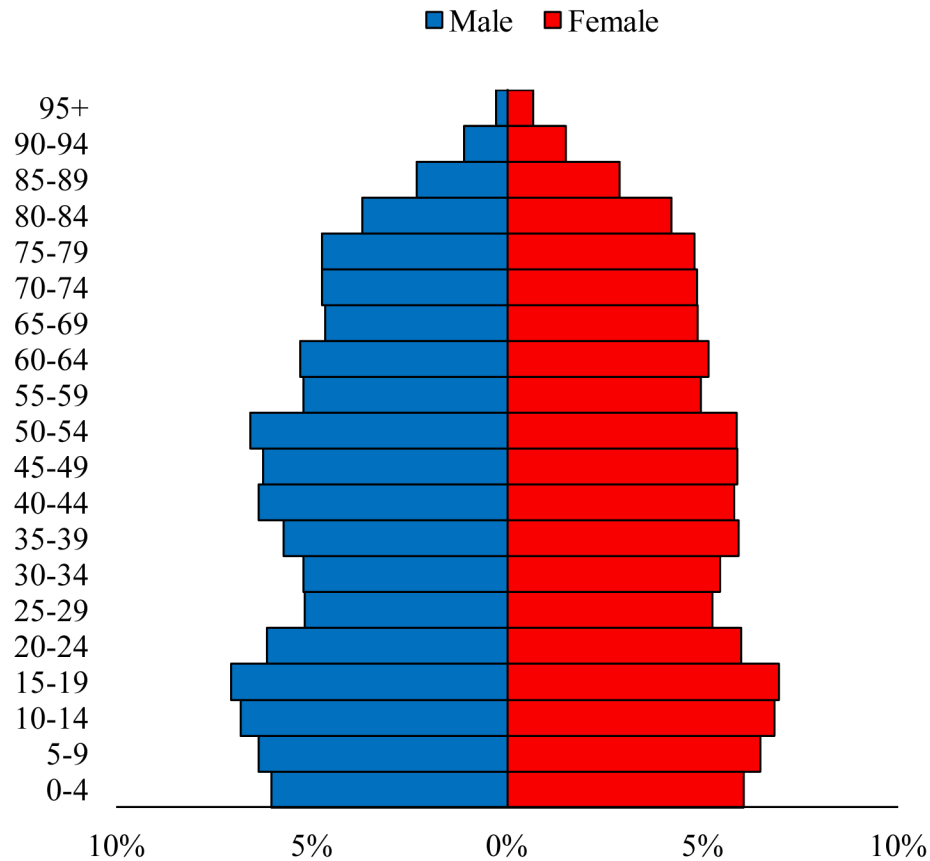

# Population Pyramids of Ohio by County

Champaign County Projected Population Pyramid, 2045

Ohio Projected Population Pyramid, 2045

**Go to:** <http://scripps.muohio.edu/content/population-pyramids-ohio-county-2010-2050> to download individual population pyramids (PDF, J-PEG, TIFF formats available).

**Note:** Population pyramids display % of populations by 5 years age groups.

**Citation:** Mehdizadeh, S., Ritchey, P. N., Tipsuk, P., & Yamashita, T. (2012). Population Pyramids of Ohio by County. Scripps Gerontology Center, Miami University, Oxford, OH.