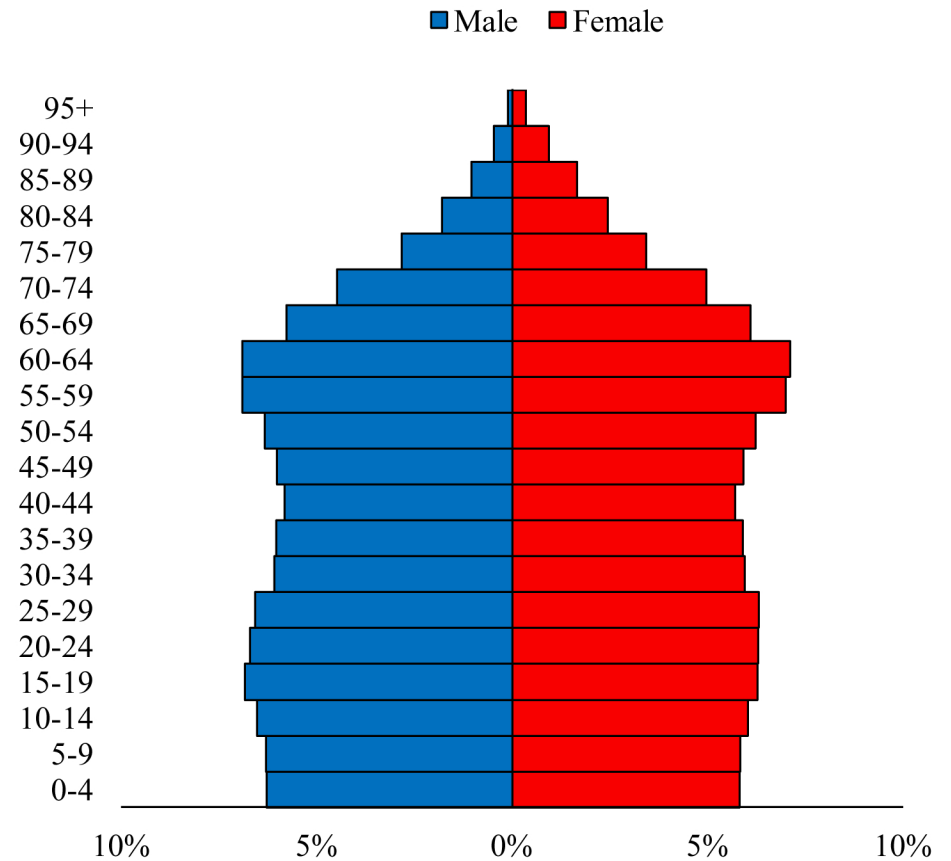

Population Pyramids of Ohio by County

Champaign County Projected Population Pyramid, 2020

Ohio Projected Population Pyramid, 2020

Go to: <http://scripps.muohio.edu/content/population-pyramids-ohio-county-2010-2050> to download individual population pyramids (PDF, J-PEG, TIFF formats available).

Note: Population pyramids display % of populations by 5 years age groups.

Citation: Mehdizadeh, S., Ritchey, P. N., Tipsuk, P., & Yamashita, T. (2012). Population Pyramids of Ohio by County. Scripps Gerontology Center, Miami University, Oxford, OH.