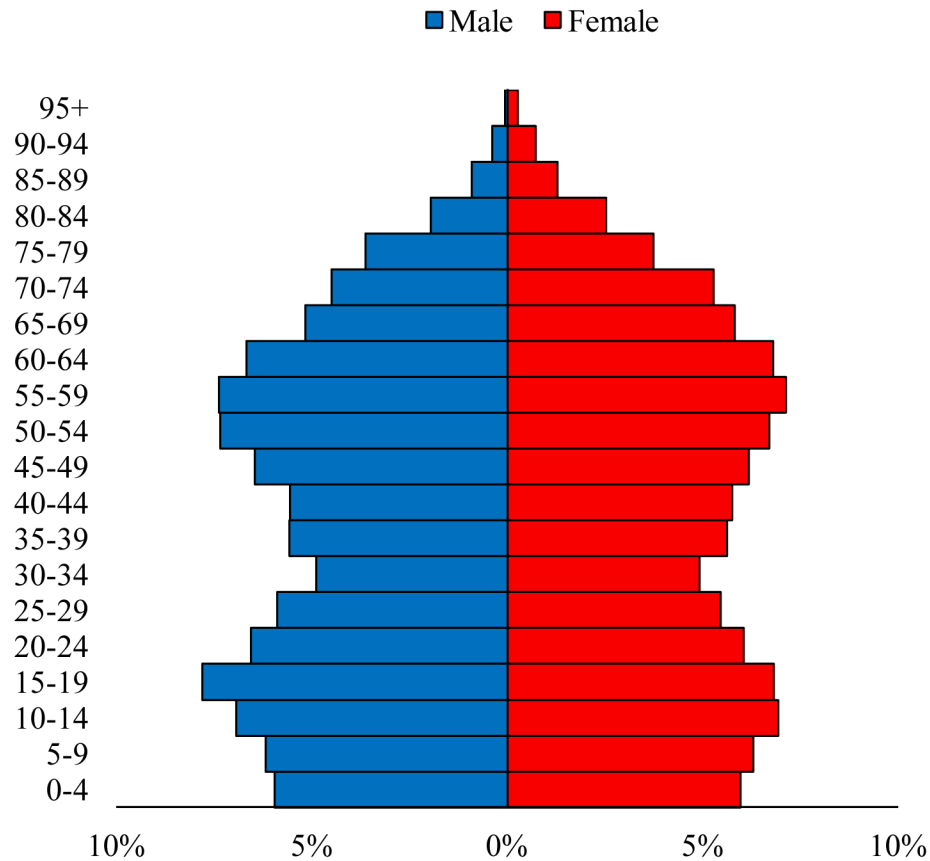

Population Pyramids of Ohio by County

Champaign County Projected Population Pyramid, 2020

Ohio Projected Population Pyramid, 2020

Go to: <http://scripps.muohio.edu/content/population-pyramids-ohio-county-2010-2050> to download individual population pyramids (PDF, J-PEG, TIFF formats available).

Note: Population pyramids display % of populations by 5 years age groups.

Citation: Mehdizadeh, S., Ritchey, P. N., Tipsuk, P., & Yamashita, T. (2012). Population Pyramids of Ohio by County. Scripps Gerontology Center, Miami University, Oxford, OH.