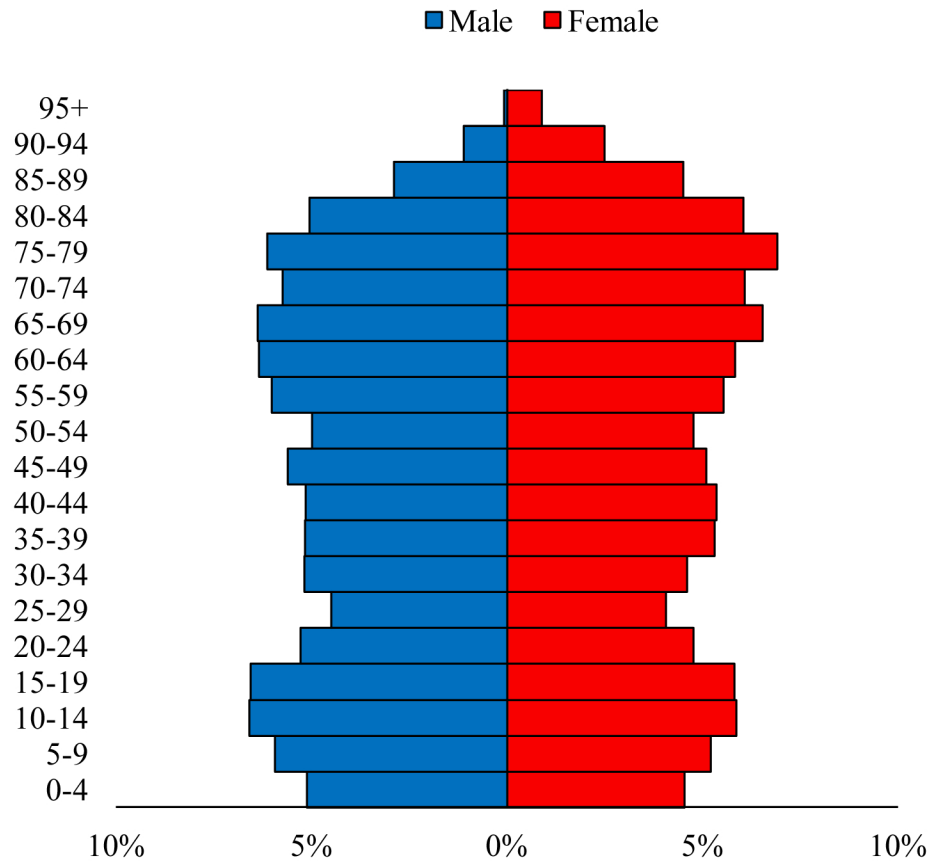

# Population Pyramids of Ohio by County

Carroll County Projected Population Pyramid, 2040

Ohio Projected Population Pyramid, 2040

**Go to:** <http://scripps.muohio.edu/content/population-pyramids-ohio-county-2010-2050> to download individual population pyramids (PDF, J-PEG, TIFF formats available).

**Note:** Population pyramids display % of populations by 5 years age groups.

**Citation:** Mehdizadeh, S., Ritchey, P. N., Tipsuk, P., & Yamashita, T. (2012). Population Pyramids of Ohio by County. Scripps Gerontology Center, Miami University, Oxford, OH.