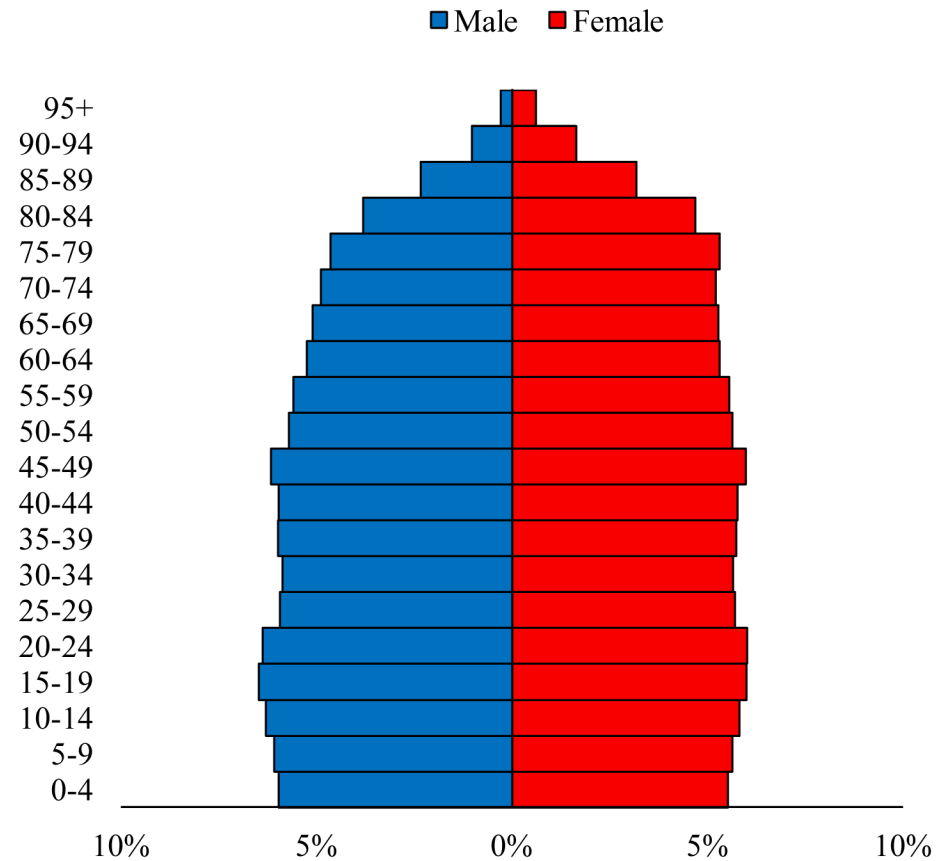

# Population Pyramids of Ohio by County

Carroll County Projected Population Pyramid, 2040

Ohio Projected Population Pyramid, 2040

**Go to:** <http://scripps.muohio.edu/content/population-pyramids-ohio-county-2010-2050> to download individual population pyramids (PDF, J-PEG, TIFF formats available).

**Note:** Population pyramids display % of populations by 5 years age groups.

**Citation:** Mehdizadeh, S., Ritchey, P. N., Tipsuk, P., & Yamashita, T. (2012). Population Pyramids of Ohio by County. Scripps Gerontology Center, Miami University, Oxford, OH.