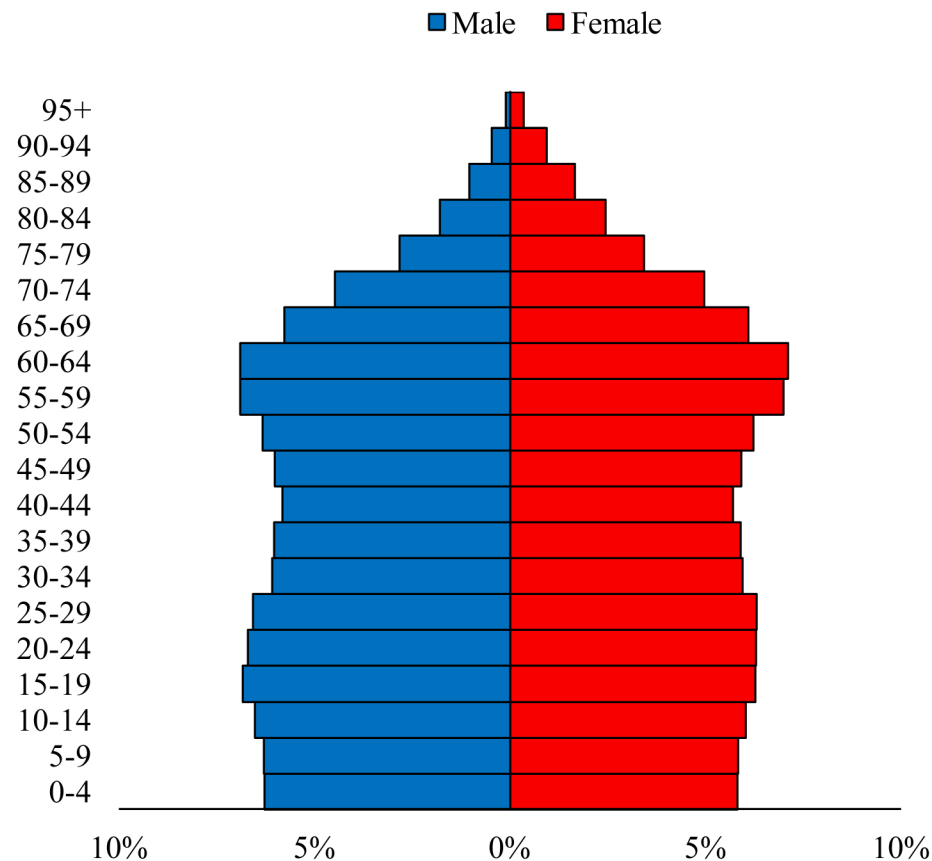

Population Pyramids of Ohio by County

Carroll County Projected Population Pyramid, 2020

Ohio Projected Population Pyramid, 2020

Go to: <http://scripps.muohio.edu/content/population-pyramids-ohio-county-2010-2050> to download individual population pyramids (PDF, J-PEG, TIFF formats available).

Note: Population pyramids display % of populations by 5 years age groups.

Citation: Mehdizadeh, S., Ritchey, P. N., Tipsuk, P., & Yamashita, T. (2012). Population Pyramids of Ohio by County. Scripps Gerontology Center, Miami University, Oxford, OH.