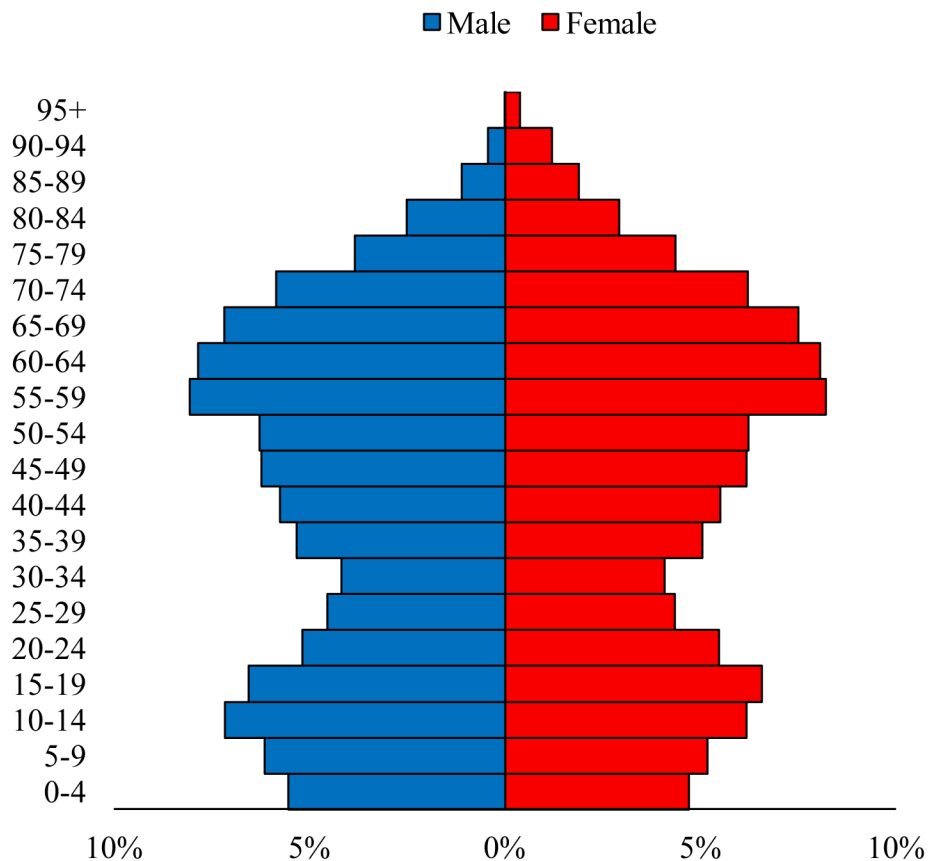

Population Pyramids of Ohio by County

Carroll County Projected Population Pyramid, 2020

Ohio Projected Population Pyramid, 2020

Go to: <http://scripps.muohio.edu/content/population-pyramids-ohio-county-2010-2050> to download individual population pyramids (PDF, J-PEG, TIFF formats available).

Note: Population pyramids display % of populations by 5 years age groups.

Citation: Mehdizadeh, S., Ritchey, P. N., Tipsuk, P., & Yamashita, T. (2012). Population Pyramids of Ohio by County. Scripps Gerontology Center, Miami University, Oxford, OH.