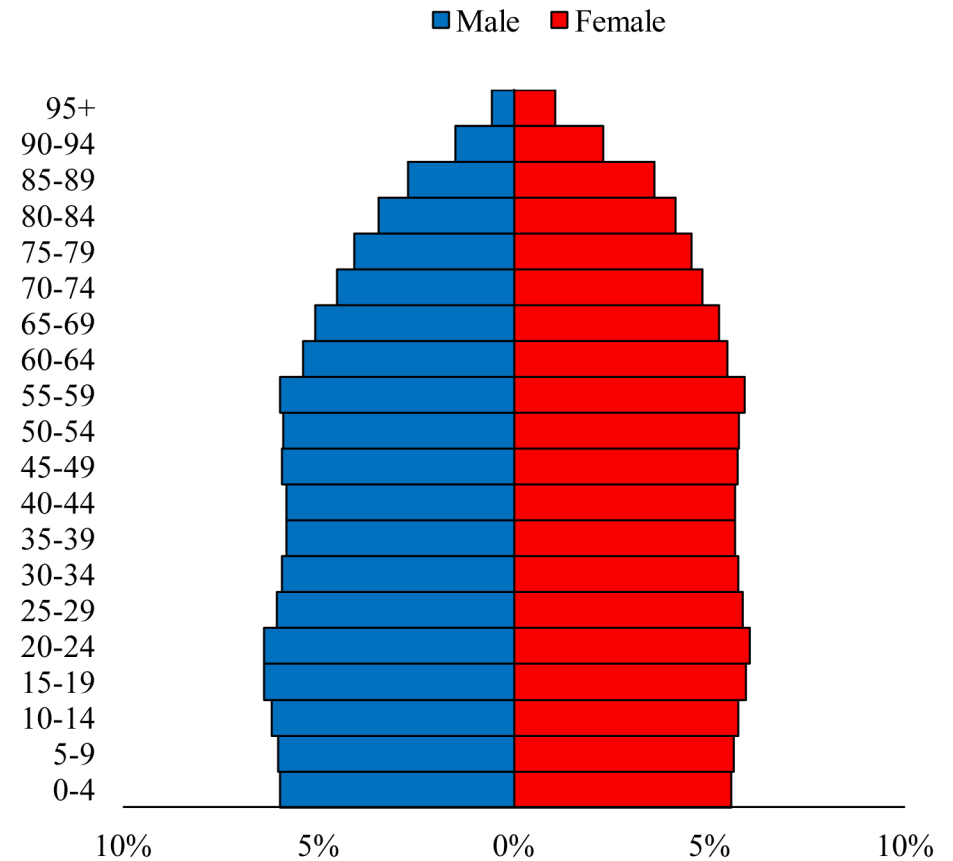

Population Pyramids of Ohio by County

Butler County Projected Population Pyramid, 2050

Ohio Projected Population Pyramid, 2050

Go to: <http://scripps.muohio.edu/content/population-pyramids-ohio-county-2010-2050> to download individual population pyramids (PDF, J-PEG, TIFF formats available).

Note: Population pyramids display % of populations by 5 years age groups.

Citation: Mehdizadeh, S., Ritchey, P. N., Tipsuk, P., & Yamashita, T. (2012). Population Pyramids of Ohio by County. Scripps Gerontology Center, Miami University, Oxford, OH.