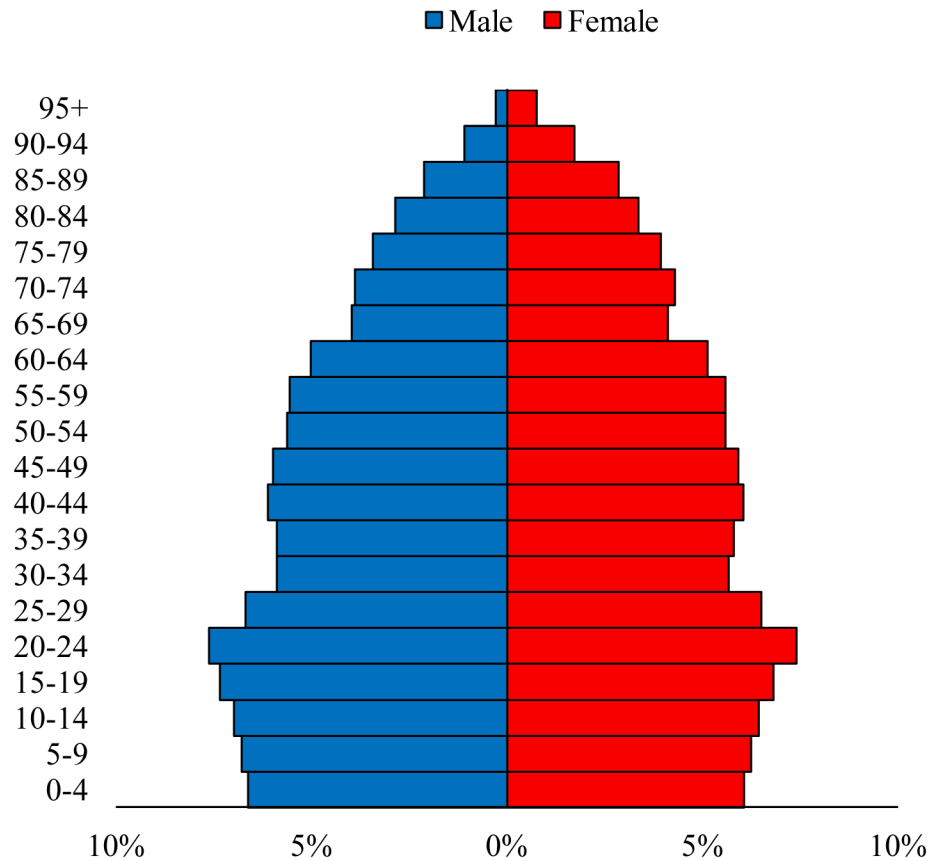

Population Pyramids of Ohio by County

Butler County Projected Population Pyramid, 2050

Ohio Projected Population Pyramid, 2050

Go to: <http://scripps.muohio.edu/content/population-pyramids-ohio-county-2010-2050> to download individual population pyramids (PDF, J-PEG, TIFF formats available).

Note: Population pyramids display % of populations by 5 years age groups.

Citation: Mehdizadeh, S., Ritchey, P. N., Tipsuk, P., & Yamashita, T. (2012). Population Pyramids of Ohio by County. Scripps Gerontology Center, Miami University, Oxford, OH.