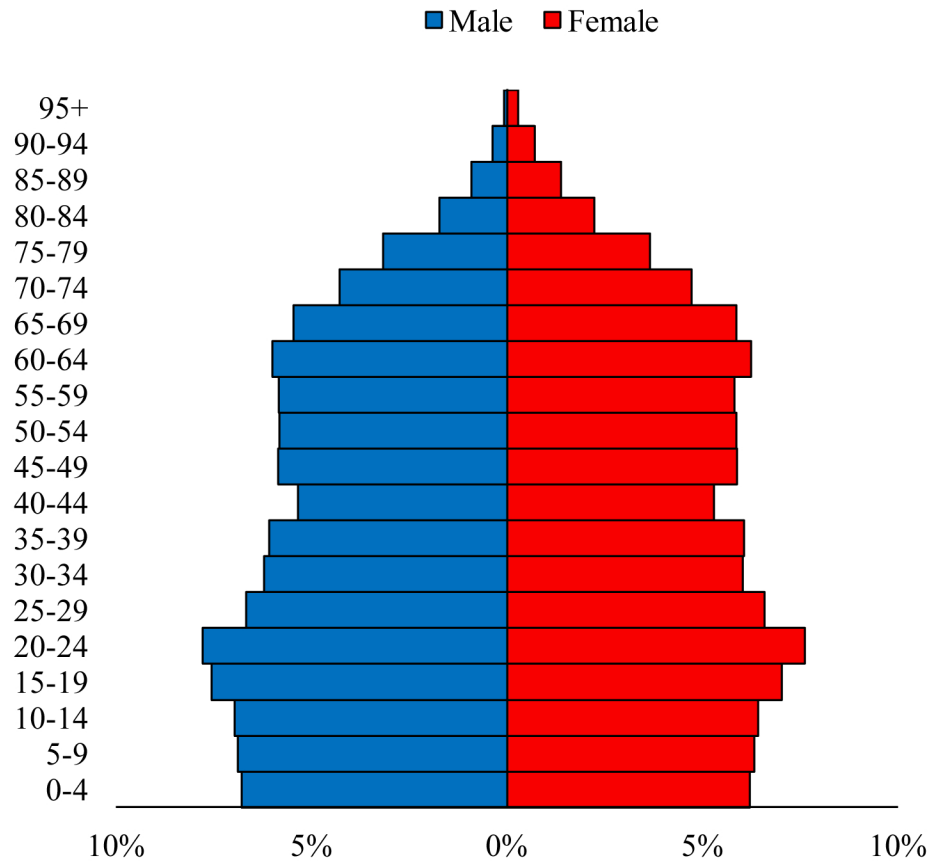

Population Pyramids of Ohio by County

Butler County Projected Population Pyramid, 2025

Ohio Projected Population Pyramid, 2025

Go to: <http://scripps.muohio.edu/content/population-pyramids-ohio-county-2010-2050> to download individual population pyramids (PDF, J-PEG, TIFF formats available).

Note: Population pyramids display % of populations by 5 years age groups.

Citation: Mehdizadeh, S., Ritchey, P. N., Tipsuk, P., & Yamashita, T. (2012). Population Pyramids of Ohio by County. Scripps Gerontology Center, Miami University, Oxford, OH.