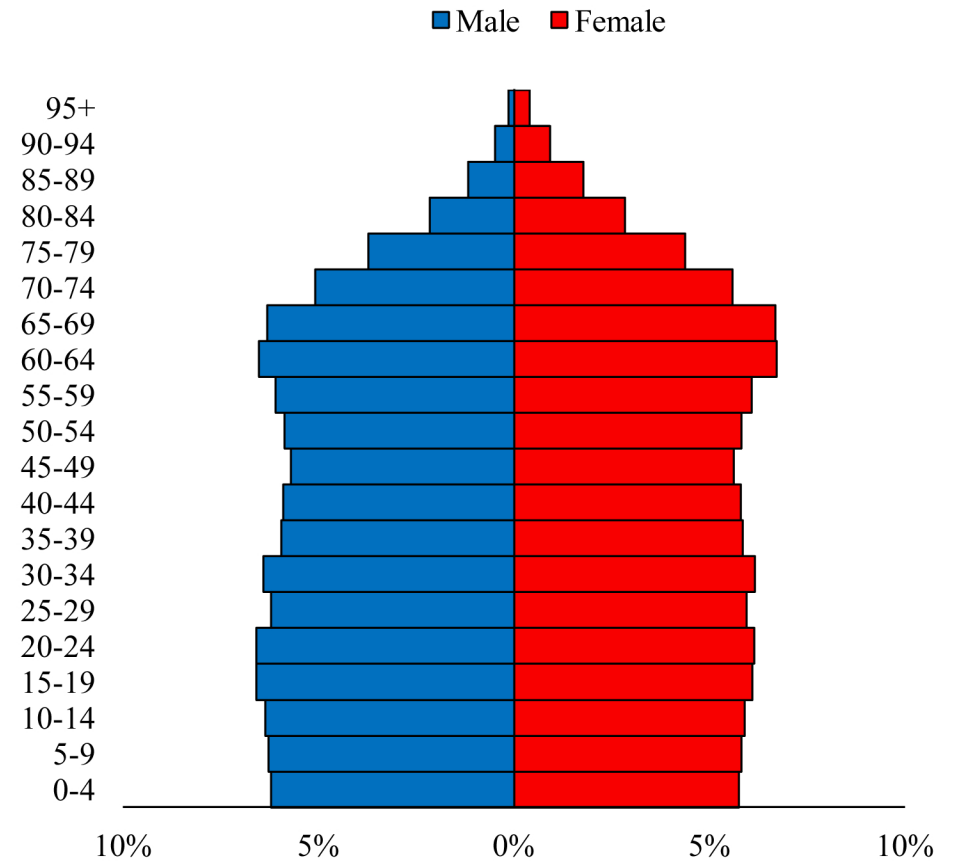

Population Pyramids of Ohio by County

Butler County Projected Population Pyramid, 2025

Ohio Projected Population Pyramid, 2025

Go to: <http://scripps.muohio.edu/content/population-pyramids-ohio-county-2010-2050> to download individual population pyramids (PDF, J-PEG, TIFF formats available).

Note: Population pyramids display % of populations by 5 years age groups.

Citation: Mehdizadeh, S., Ritchey, P. N., Tipsuk, P., & Yamashita, T. (2012). Population Pyramids of Ohio by County. Scripps Gerontology Center, Miami University, Oxford, OH.