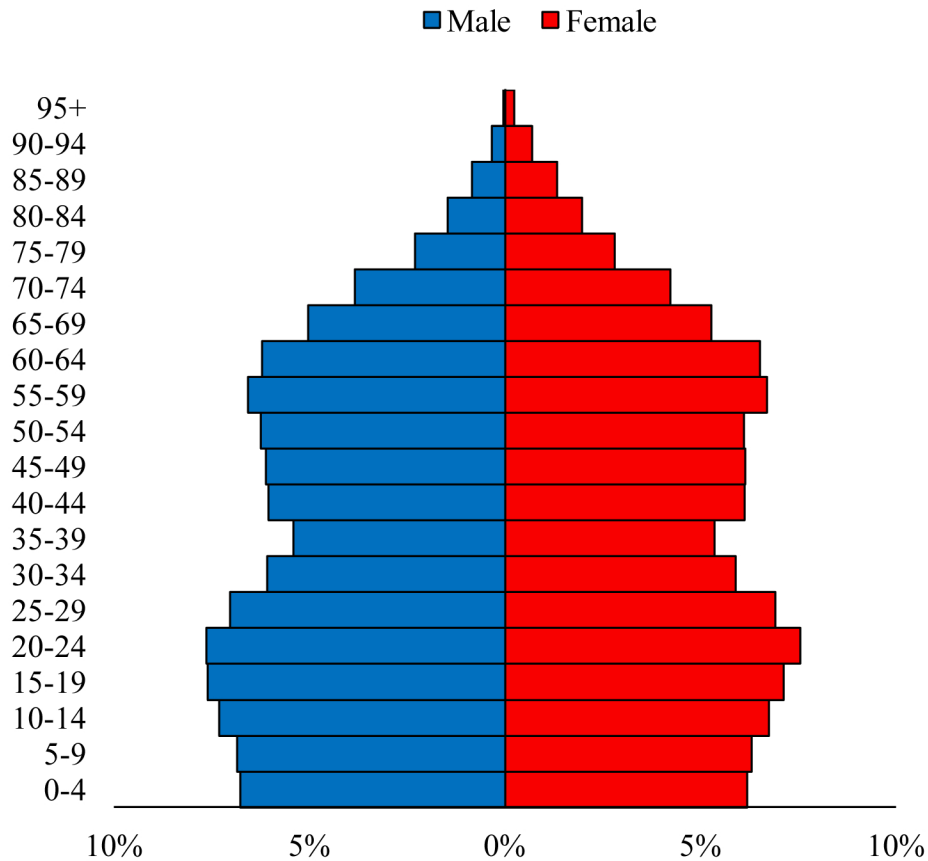

Population Pyramids of Ohio by County

Butler County Projected Population Pyramid, 2020

Ohio Projected Population Pyramid, 2020

Go to: <http://scripps.muohio.edu/content/population-pyramids-ohio-county-2010-2050> to download individual population pyramids (PDF, J-PEG, TIFF formats available).

Note: Population pyramids display % of populations by 5 years age groups.

Citation: Mehdizadeh, S., Ritchey, P. N., Tipsuk, P., & Yamashita, T. (2012). Population Pyramids of Ohio by County. Scripps Gerontology Center, Miami University, Oxford, OH.