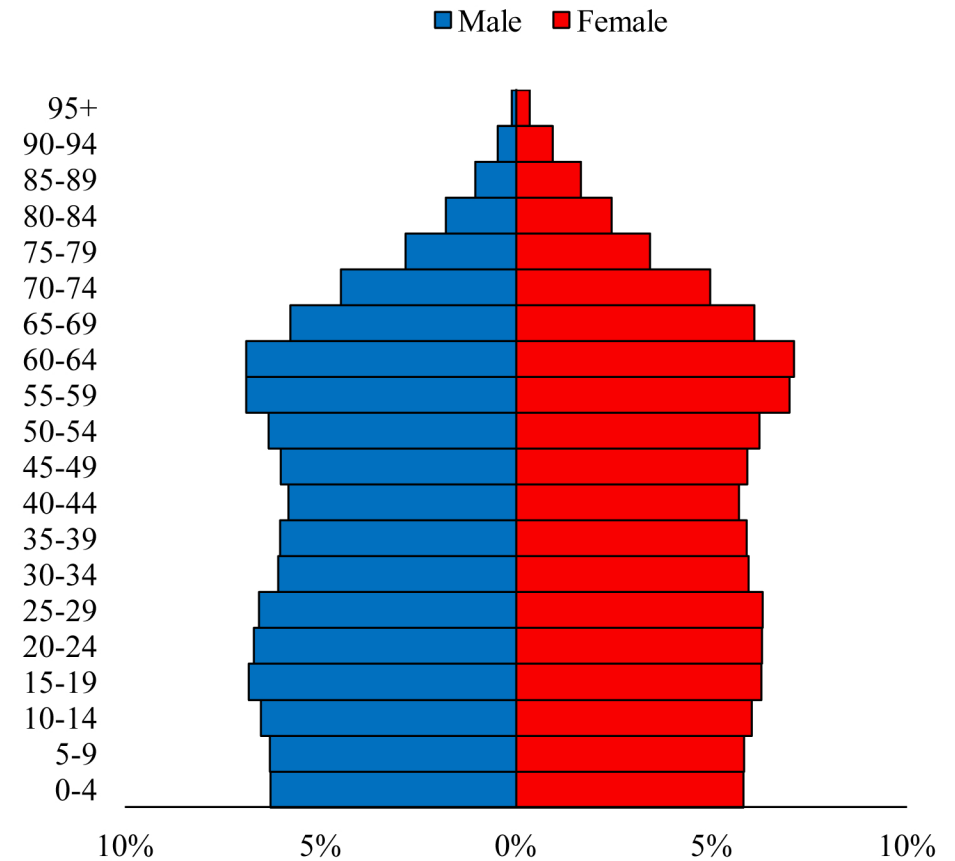

Population Pyramids of Ohio by County

Butler County Projected Population Pyramid, 2020

Ohio Projected Population Pyramid, 2020

Go to: <http://scripps.muohio.edu/content/population-pyramids-ohio-county-2010-2050> to download individual population pyramids (PDF, J-PEG, TIFF formats available).

Note: Population pyramids display % of populations by 5 years age groups.

Citation: Mehdizadeh, S., Ritchey, P. N., Tipsuk, P., & Yamashita, T. (2012). Population Pyramids of Ohio by County. Scripps Gerontology Center, Miami University, Oxford, OH.