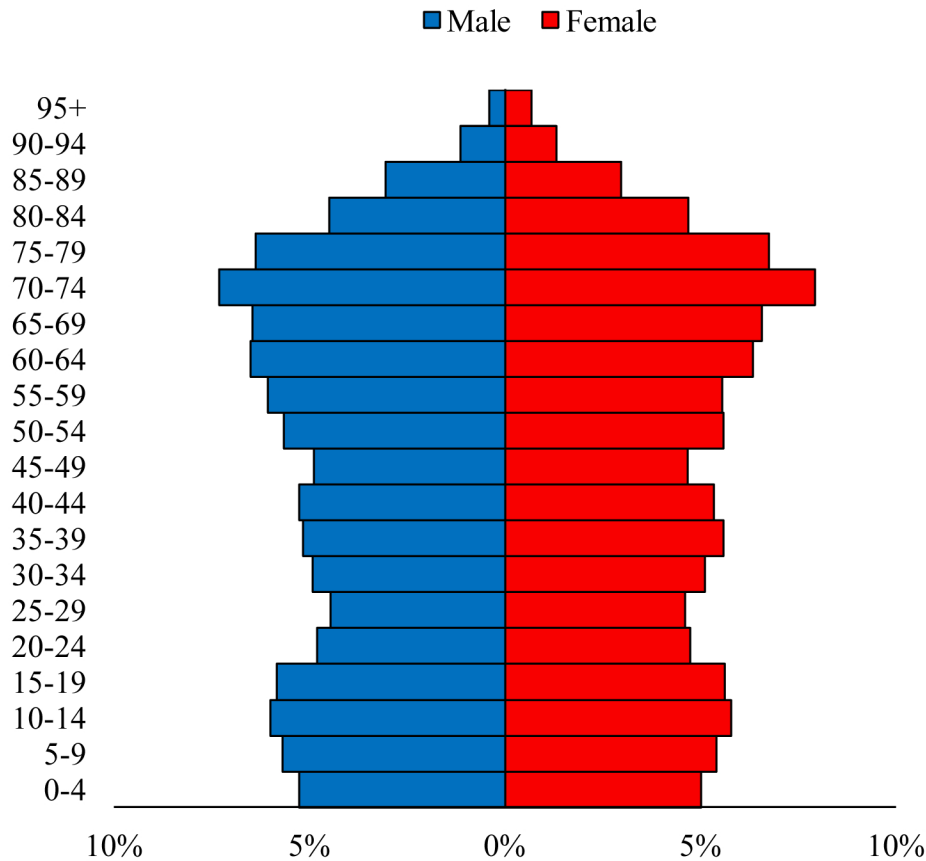

Population Pyramids of Ohio by County

Brown County Projected Population Pyramid, 2035

Ohio Projected Population Pyramid, 2035

Go to: <http://scripps.muohio.edu/content/population-pyramids-ohio-county-2010-2050> to download individual population pyramids (PDF, J-PEG, TIFF formats available).

Note: Population pyramids display % of populations by 5 years age groups.

Citation: Mehdizadeh, S., Ritchey, P. N., Tipsuk, P., & Yamashita, T. (2012). Population Pyramids of Ohio by County. Scripps Gerontology Center, Miami University, Oxford, OH.