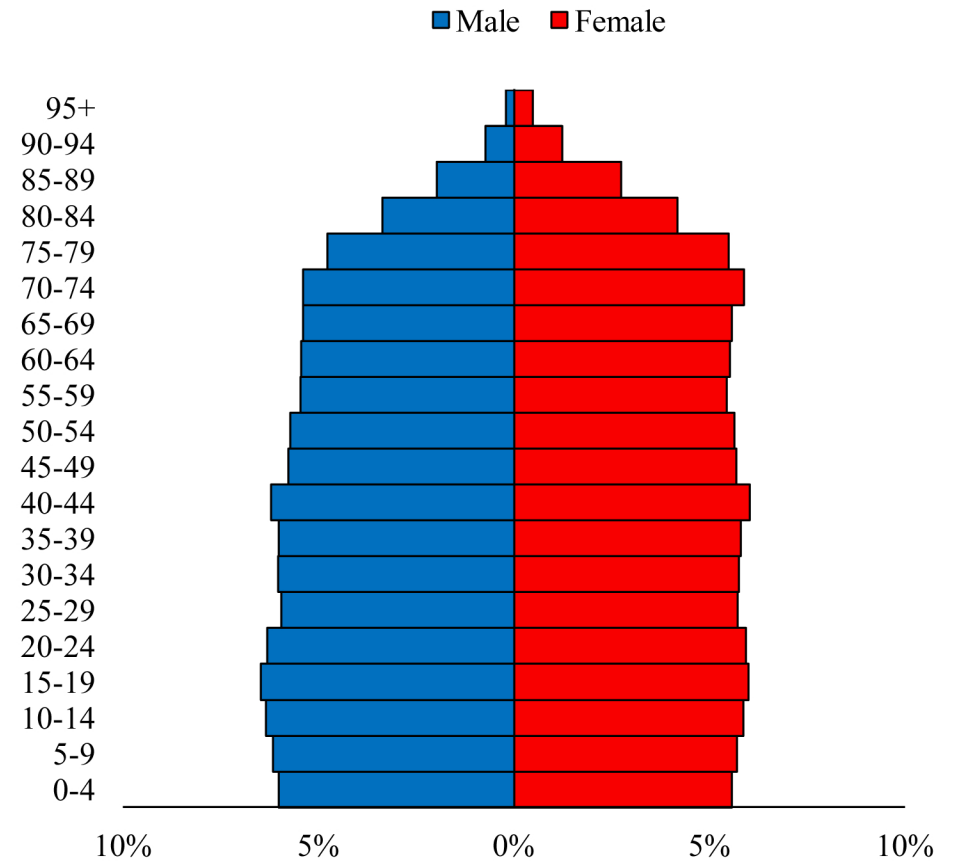

Population Pyramids of Ohio by County

Brown County Projected Population Pyramid, 2035

Ohio Projected Population Pyramid, 2035

Go to: <http://scripps.muohio.edu/content/population-pyramids-ohio-county-2010-2050> to download individual population pyramids (PDF, J-PEG, TIFF formats available).

Note: Population pyramids display % of populations by 5 years age groups.

Citation: Mehdizadeh, S., Ritchey, P. N., Tipsuk, P., & Yamashita, T. (2012). Population Pyramids of Ohio by County. Scripps Gerontology Center, Miami University, Oxford, OH.