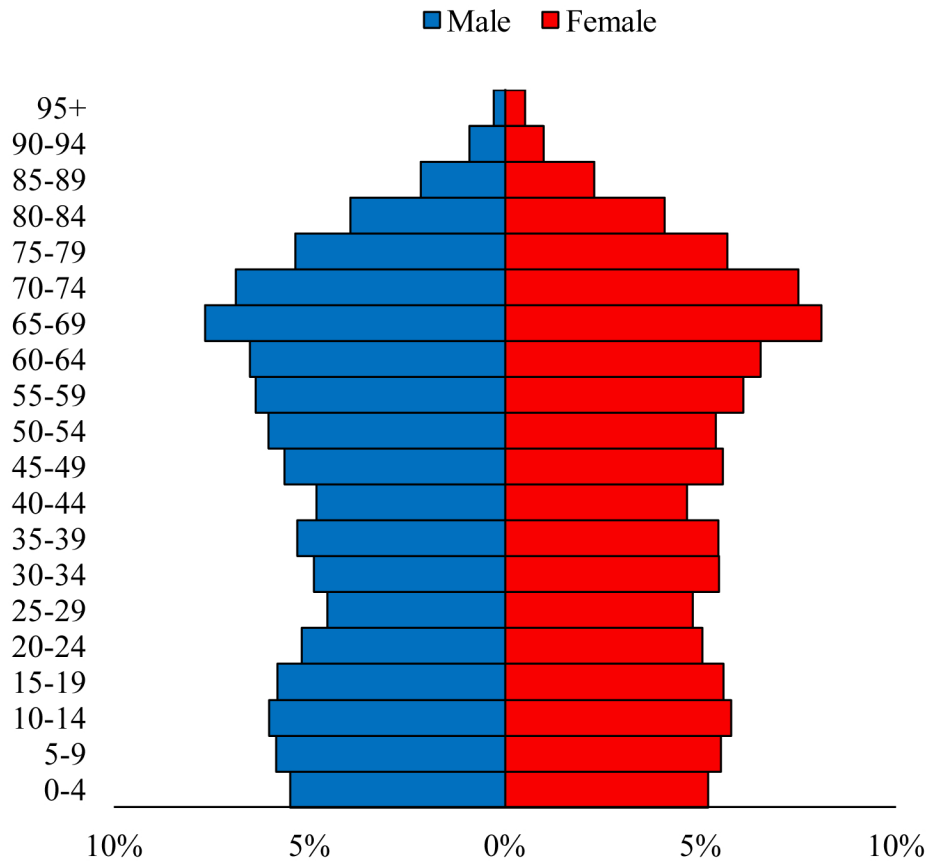

# Population Pyramids of Ohio by County

Brown County Projected Population Pyramid, 2030

Ohio Projected Population Pyramid, 2030

**Go to:** <http://scripps.muohio.edu/content/population-pyramids-ohio-county-2010-2050> to download individual population pyramids (PDF, J-PEG, TIFF formats available).

**Note:** Population pyramids display % of populations by 5 years age groups.

**Citation:** Mehdizadeh, S., Ritchey, P. N., Tipsuk, P., & Yamashita, T. (2012). Population Pyramids of Ohio by County. Scripps Gerontology Center, Miami University, Oxford, OH.