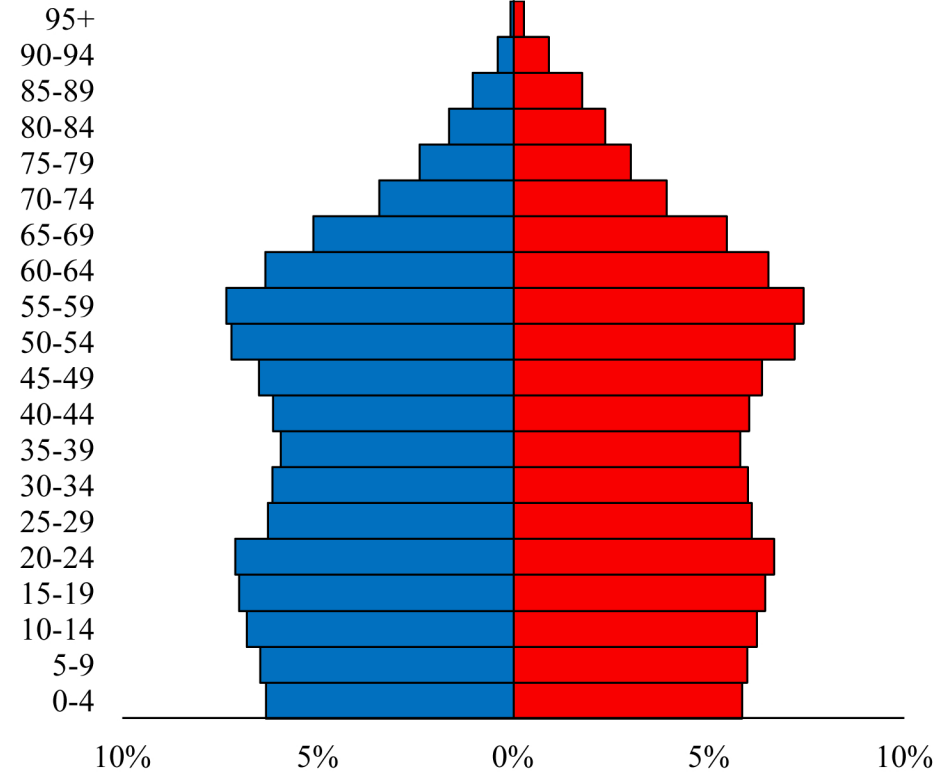

Population Pyramids of Ohio by County

Belmont County Projected Population Pyramid, 2015

Ohio Projected Population Pyramid, 2015

■ Male ■ Female

■ Male ■ Female

Go to: <http://scripps.muohio.edu/content/population-pyramids-ohio-county-2010-2050> to download individual population pyramids (PDF, J-PEG, TIFF formats available).

Note: Population pyramids display % of populations by 5 years age groups.

Citation: Mehdizadeh, S., Ritchey, P. N., Tipsuk, P., & Yamashita, T. (2012). Population Pyramids of Ohio by County. Scripps Gerontology Center, Miami University, Oxford, OH.