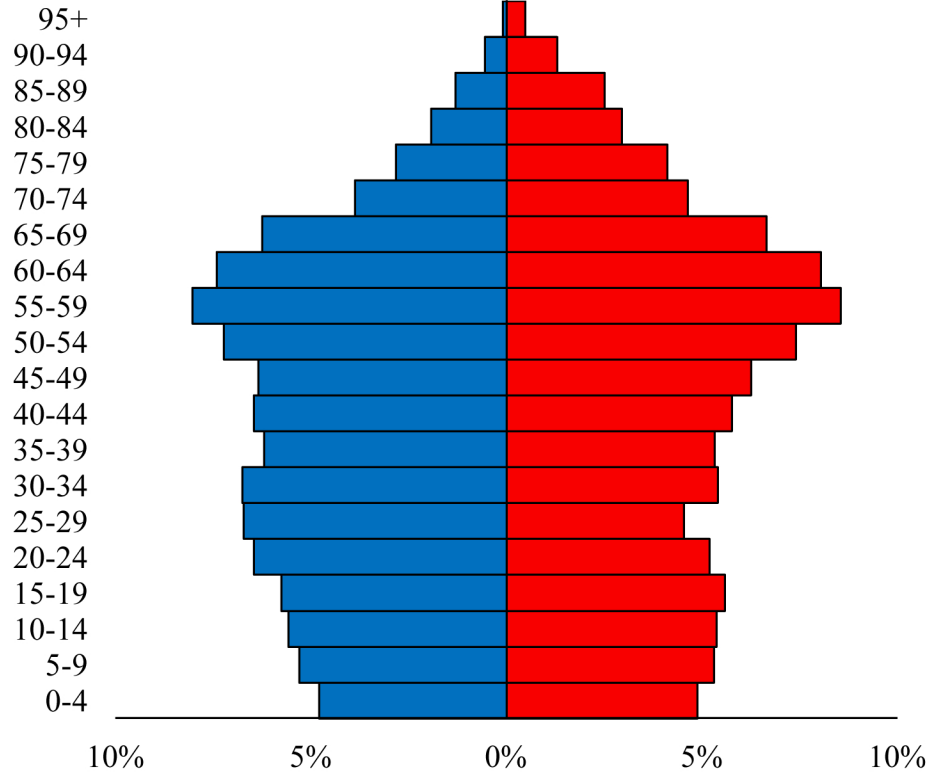

Population Pyramids of Ohio by County

Belmont County Projected Population Pyramid, 2015

Ohio Projected Population Pyramid, 2015

■ Male ■ Female

■ Male ■ Female

Go to: <http://scripps.muohio.edu/content/population-pyramids-ohio-county-2010-2050> to download individual population pyramids (PDF, J-PEG, TIFF formats available).

Note: Population pyramids display % of populations by 5 years age groups.

Citation: Mehdizadeh, S., Ritchey, P. N., Tipsuk, P., & Yamashita, T. (2012). Population Pyramids of Ohio by County. Scripps Gerontology Center, Miami University, Oxford, OH.