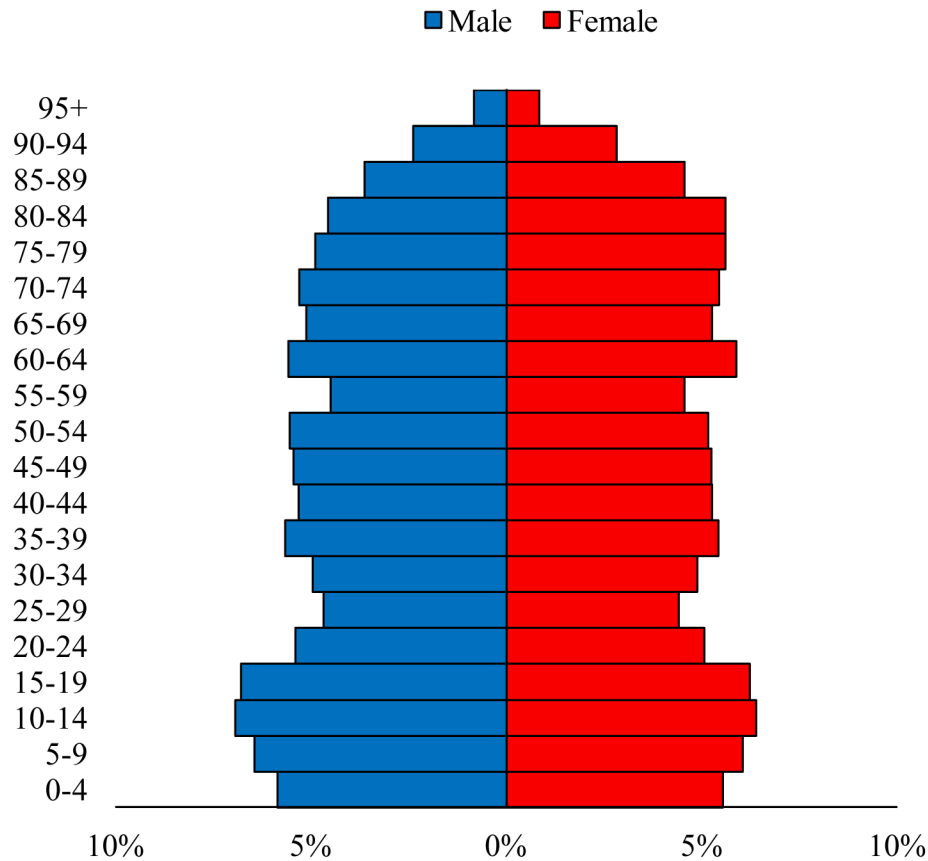

Population Pyramids of Ohio by County

Auglaize County Projected Population Pyramid, 2045

Ohio Projected Population Pyramid, 2045

Go to: <http://scripps.muohio.edu/content/population-pyramids-ohio-county-2010-2050> to download individual population pyramids (PDF, J-PEG, TIFF formats available).

Note: Population pyramids display % of populations by 5 years age groups.

Citation: Mehdizadeh, S., Ritchey, P. N., Tipsuk, P., & Yamashita, T. (2012). Population Pyramids of Ohio by County. Scripps Gerontology Center, Miami University, Oxford, OH.