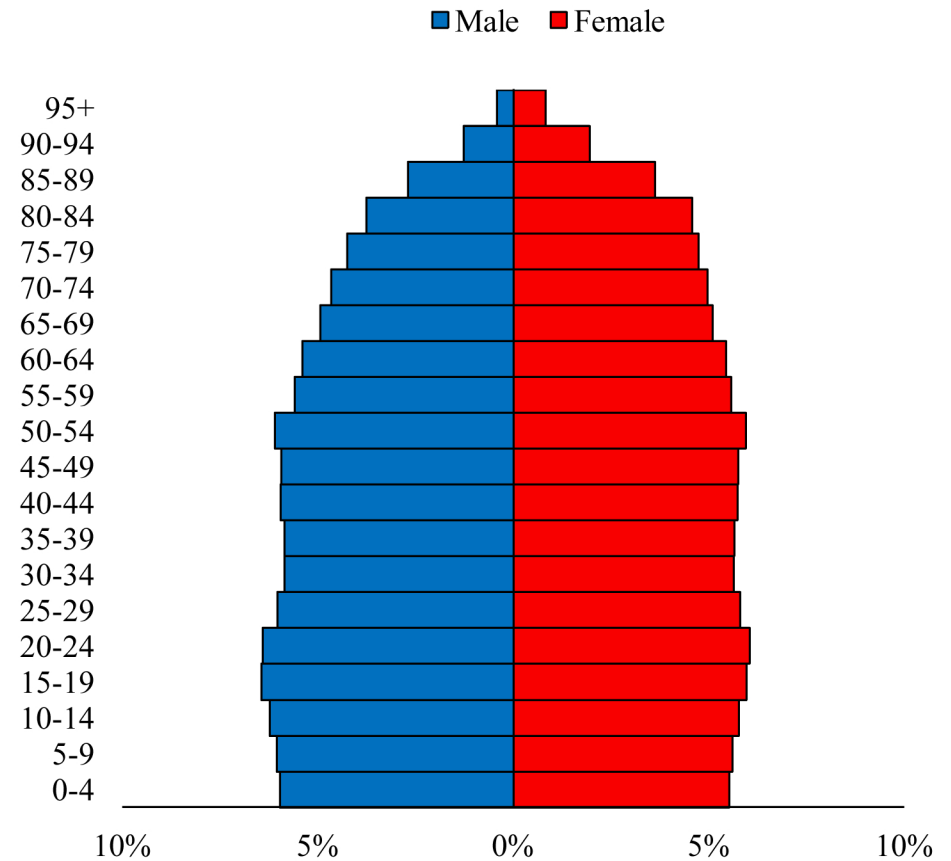

Population Pyramids of Ohio by County

Auglaize County Projected Population Pyramid, 2045

Ohio Projected Population Pyramid, 2045

Go to: <http://scripps.muohio.edu/content/population-pyramids-ohio-county-2010-2050> to download individual population pyramids (PDF, J-PEG, TIFF formats available).

Note: Population pyramids display % of populations by 5 years age groups.

Citation: Mehdizadeh, S., Ritchey, P. N., Tipsuk, P., & Yamashita, T. (2012). Population Pyramids of Ohio by County. Scripps Gerontology Center, Miami University, Oxford, OH.