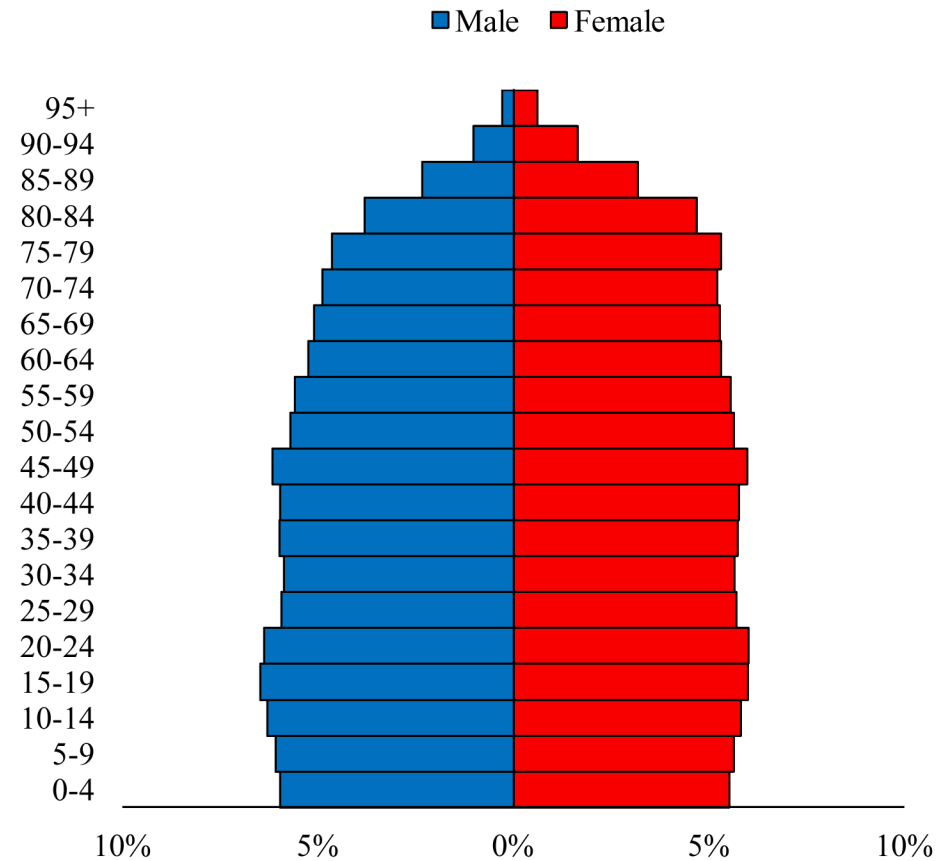

Population Pyramids of Ohio by County

Ashtabula County Projected Population Pyramid, 2040

Ohio Projected Population Pyramid, 2040

Go to: <http://scripps.muohio.edu/content/population-pyramids-ohio-county-2010-2050> to download individual population pyramids (PDF, J-PEG, TIFF formats available).

Note: Population pyramids display % of populations by 5 years age groups.

Citation: Mehdizadeh, S., Ritchey, P. N., Tipsuk, P., & Yamashita, T. (2012). Population Pyramids of Ohio by County. Scripps Gerontology Center, Miami University, Oxford, OH.