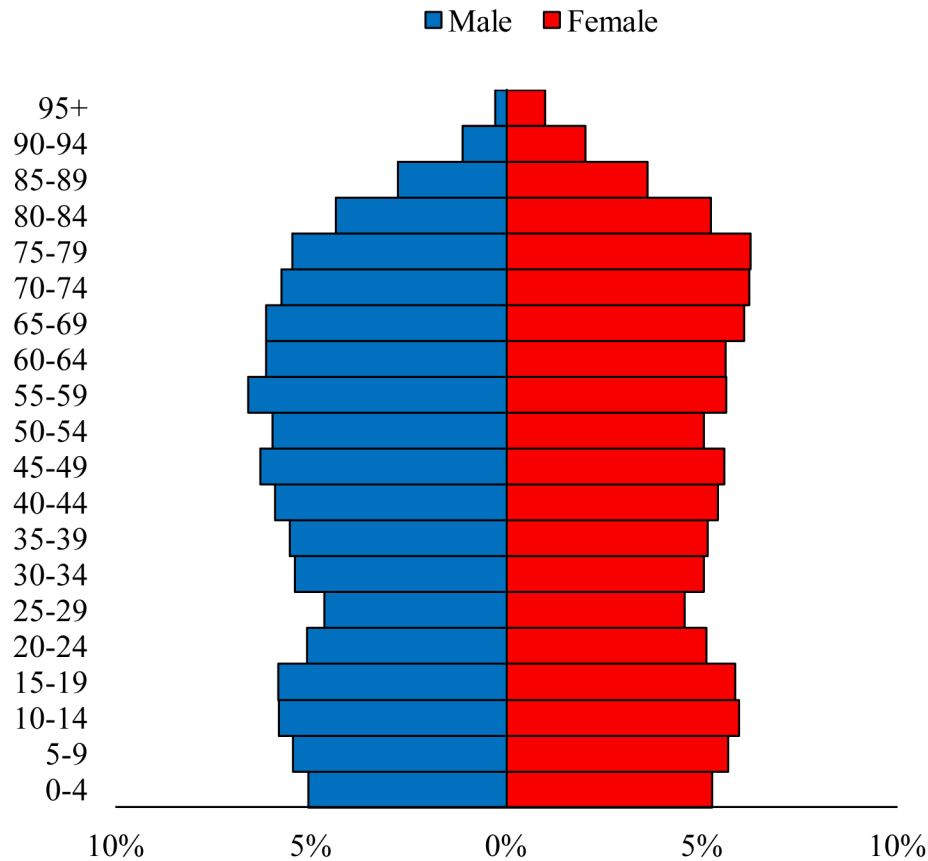

Population Pyramids of Ohio by County

Ashtabula County Projected Population Pyramid, 2040

Ohio Projected Population Pyramid, 2040

Go to: <http://scripps.muohio.edu/content/population-pyramids-ohio-county-2010-2050> to download individual population pyramids (PDF, J-PEG, TIFF formats available).

Note: Population pyramids display % of populations by 5 years age groups.

Citation: Mehdizadeh, S., Ritchey, P. N., Tipsuk, P., & Yamashita, T. (2012). Population Pyramids of Ohio by County. Scripps Gerontology Center, Miami University, Oxford, OH.