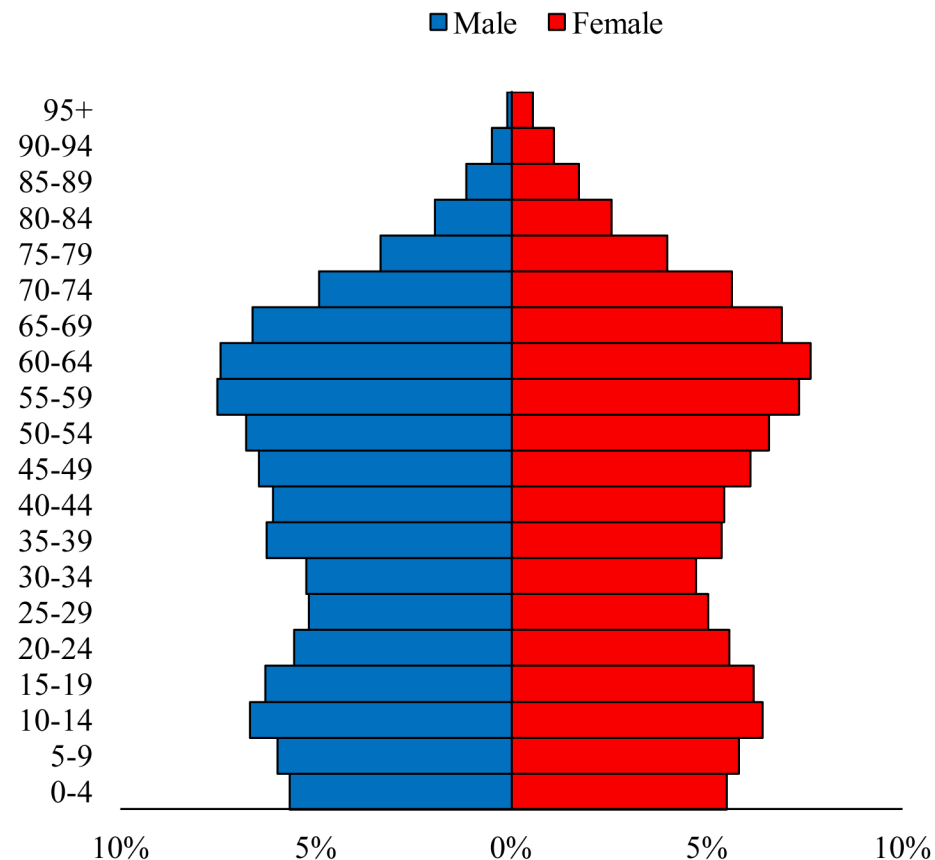

Population Pyramids of Ohio by County

Ashtabula County Projected Population Pyramid, 2020

Ohio Projected Population Pyramid, 2020

Go to: <http://scripps.muohio.edu/content/population-pyramids-ohio-county-2010-2050> to download individual population pyramids (PDF, J-PEG, TIFF formats available).

Note: Population pyramids display % of populations by 5 years age groups.

Citation: Mehdizadeh, S., Ritchey, P. N., Tipsuk, P., & Yamashita, T. (2012). Population Pyramids of Ohio by County. Scripps Gerontology Center, Miami University, Oxford, OH.