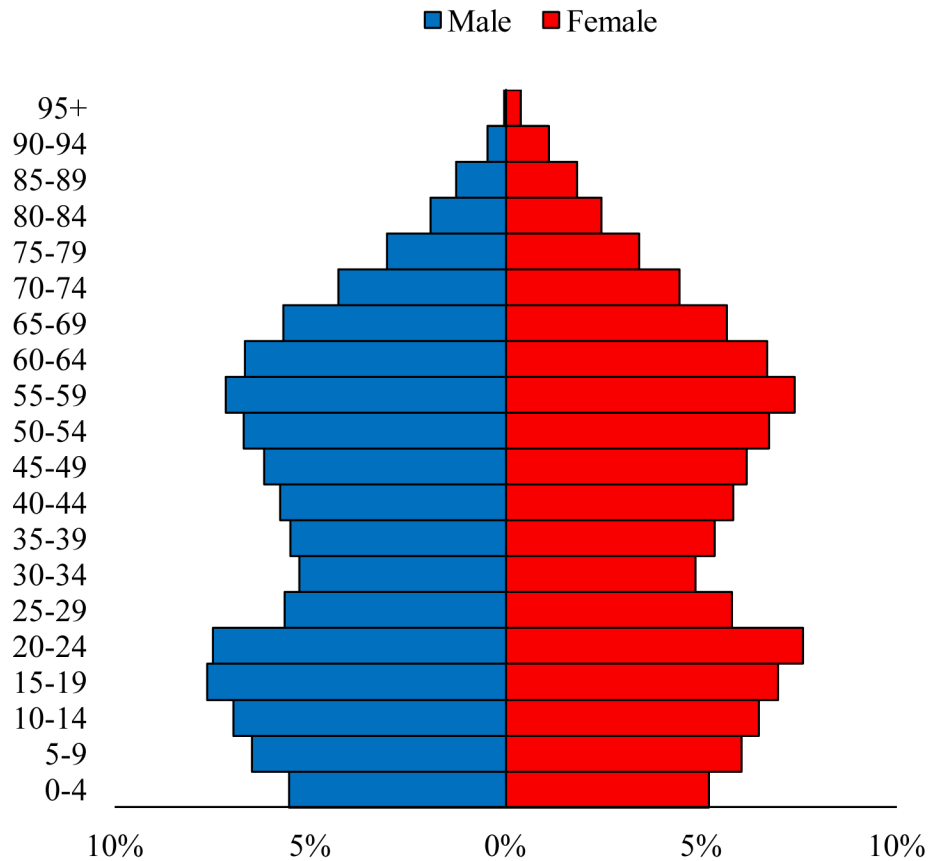

Population Pyramids of Ohio by County

Ashland County Projected Population Pyramid, 2015

Ohio Projected Population Pyramid, 2015

Go to: <http://scripps.muohio.edu/content/population-pyramids-ohio-county-2010-2050> to download individual population pyramids (PDF, J-PEG, TIFF formats available).

Note: Population pyramids display % of populations by 5 years age groups.

Citation: Mehdizadeh, S., Ritchey, P. N., Tipsuk, P., & Yamashita, T. (2012). Population Pyramids of Ohio by County. Scripps Gerontology Center, Miami University, Oxford, OH.