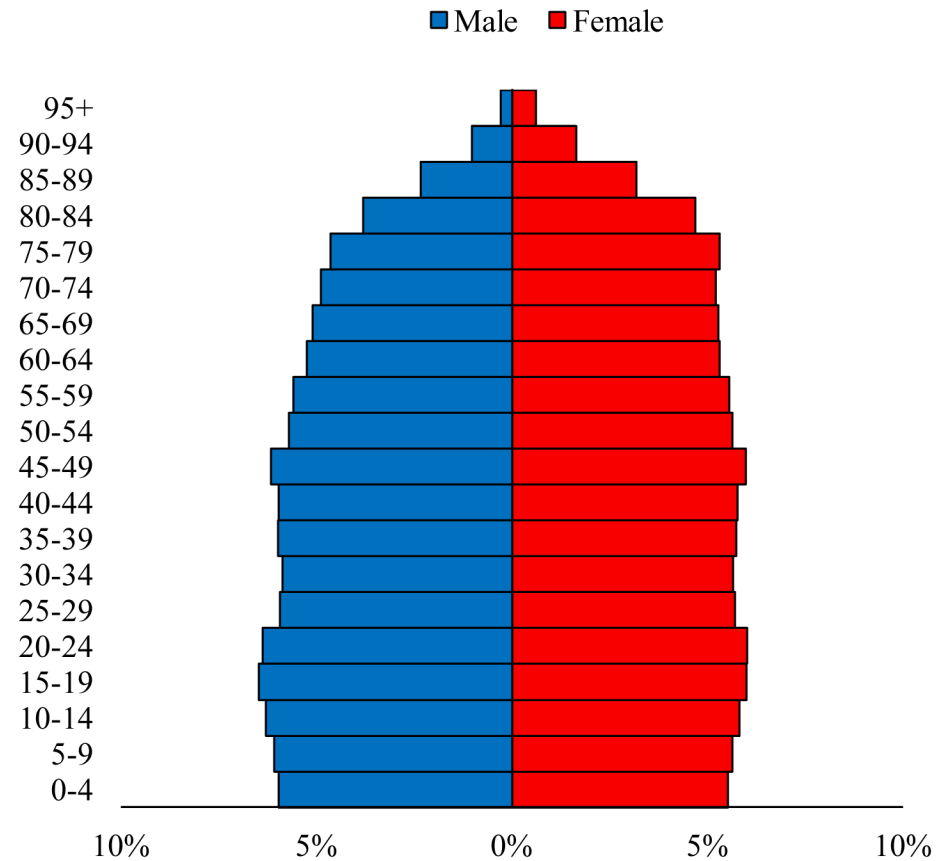

Population Pyramids of Ohio by County

Allen County Projected Population Pyramid, 2040

Ohio Projected Population Pyramid, 2040

Go to: <http://scripps.muohio.edu/content/population-pyramids-ohio-county-2010-2050> to download individual population pyramids (PDF, J-PEG, TIFF formats available).

Note: Population pyramids display % of populations by 5 years age groups.

Citation: Mehdizadeh, S., Ritchey, P. N., Tipsuk, P., & Yamashita, T. (2012). Population Pyramids of Ohio by County. Scripps Gerontology Center, Miami University, Oxford, OH.