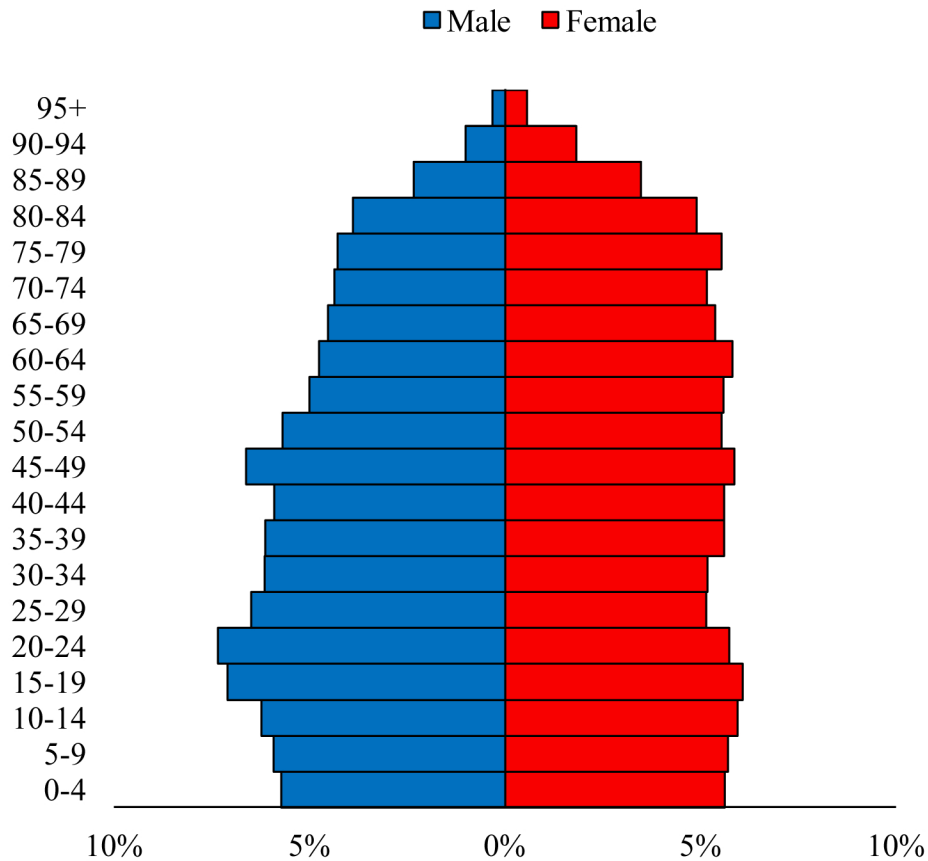

Population Pyramids of Ohio by County

Allen County Projected Population Pyramid, 2040

Ohio Projected Population Pyramid, 2040

Go to: <http://scripps.muohio.edu/content/population-pyramids-ohio-county-2010-2050> to download individual population pyramids (PDF, J-PEG, TIFF formats available).

Note: Population pyramids display % of populations by 5 years age groups.

Citation: Mehdizadeh, S., Ritchey, P. N., Tipsuk, P., & Yamashita, T. (2012). Population Pyramids of Ohio by County. Scripps Gerontology Center, Miami University, Oxford, OH.