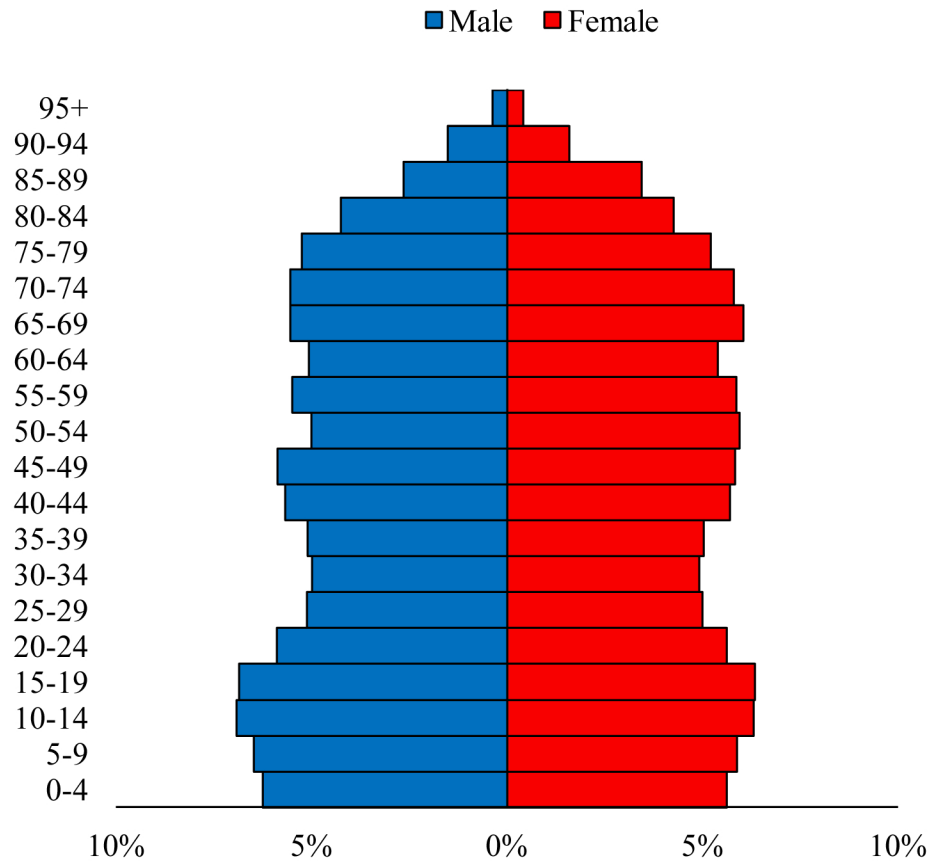

Population Pyramids of Ohio by County

Adams County Projected Population Pyramid, 2050

Ohio Projected Population Pyramid, 2050

Go to: <http://scripps.muohio.edu/content/population-pyramids-ohio-county-2010-2050> to download individual population pyramids (PDF, J-PEG, TIFF formats available).

Note: Population pyramids display % of populations by 5 years age groups.

Citation: Mehdizadeh, S., Ritchey, P. N., Tipsuk, P., & Yamashita, T. (2012). Population Pyramids of Ohio by County. Scripps Gerontology Center, Miami University, Oxford, OH.