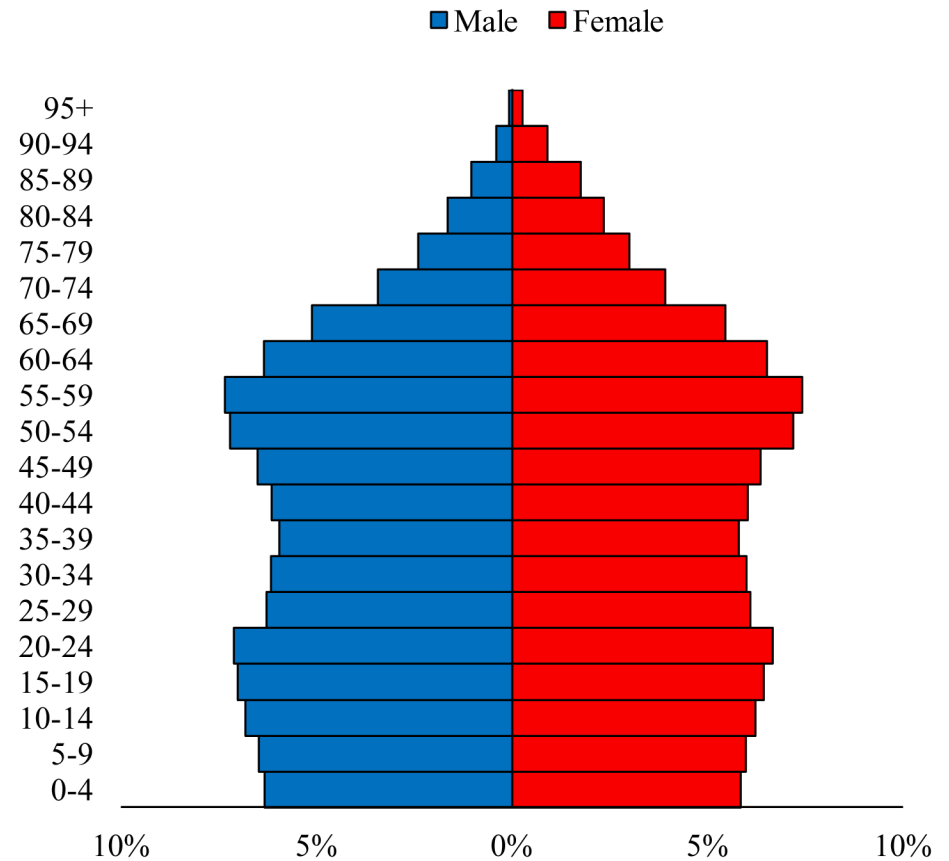

# Population Pyramids of Ohio by County

Wayne County Projected Population Pyramid, 2015

Ohio Projected Population Pyramid, 2015

**Go to:** <http://scripps.muohio.edu/content/population-pyramids-ohio-county-2010-2050> to download individual population pyramids (PDF, J-PEG, TIFF formats available).

**Note:** Population pyramids display % of populations by 5 years age groups.

**Citation:** Mehdizadeh, S., Ritchey, P. N., Tipsuk, P., & Yamashita, T. (2012). Population Pyramids of Ohio by County. Scripps Gerontology Center, Miami University, Oxford, OH.