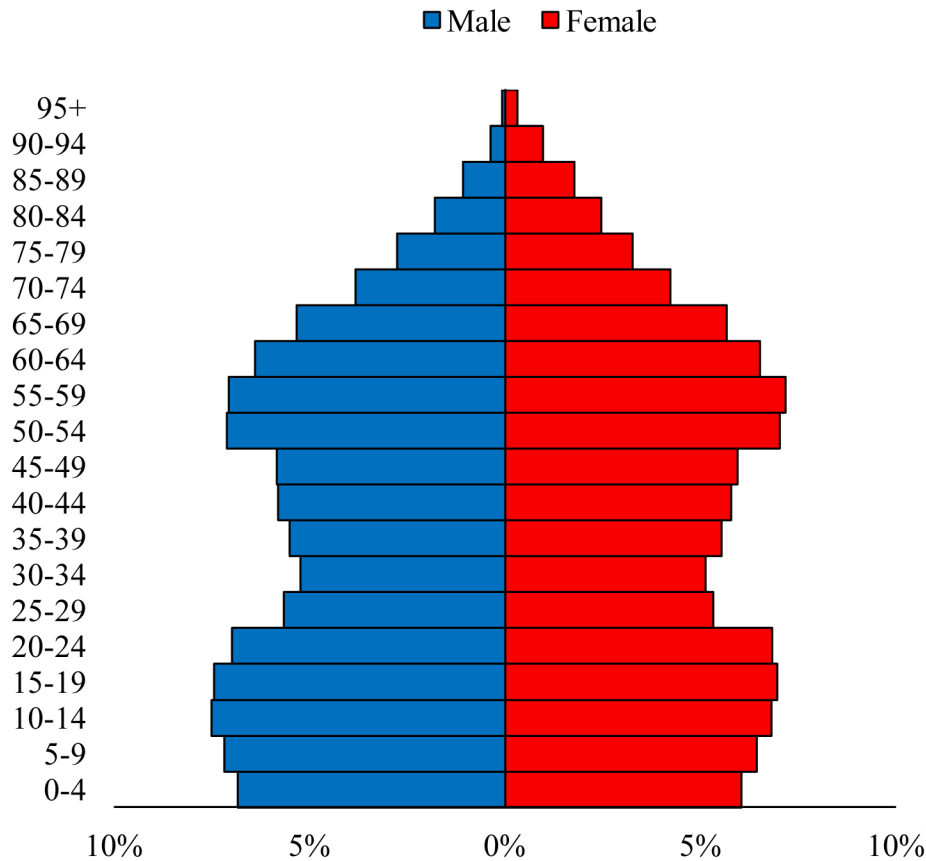

# Population Pyramids of Ohio by County

Wayne County Projected Population Pyramid, 2015

Ohio Projected Population Pyramid, 2015

**Go to:** <http://scripps.muohio.edu/content/population-pyramids-ohio-county-2010-2050> to download individual population pyramids (PDF, J-PEG, TIFF formats available).

**Note:** Population pyramids display % of populations by 5 years age groups.

**Citation:** Mehdizadeh, S., Ritchey, P. N., Tipsuk, P., & Yamashita, T. (2012). Population Pyramids of Ohio by County. Scripps Gerontology Center, Miami University, Oxford, OH.