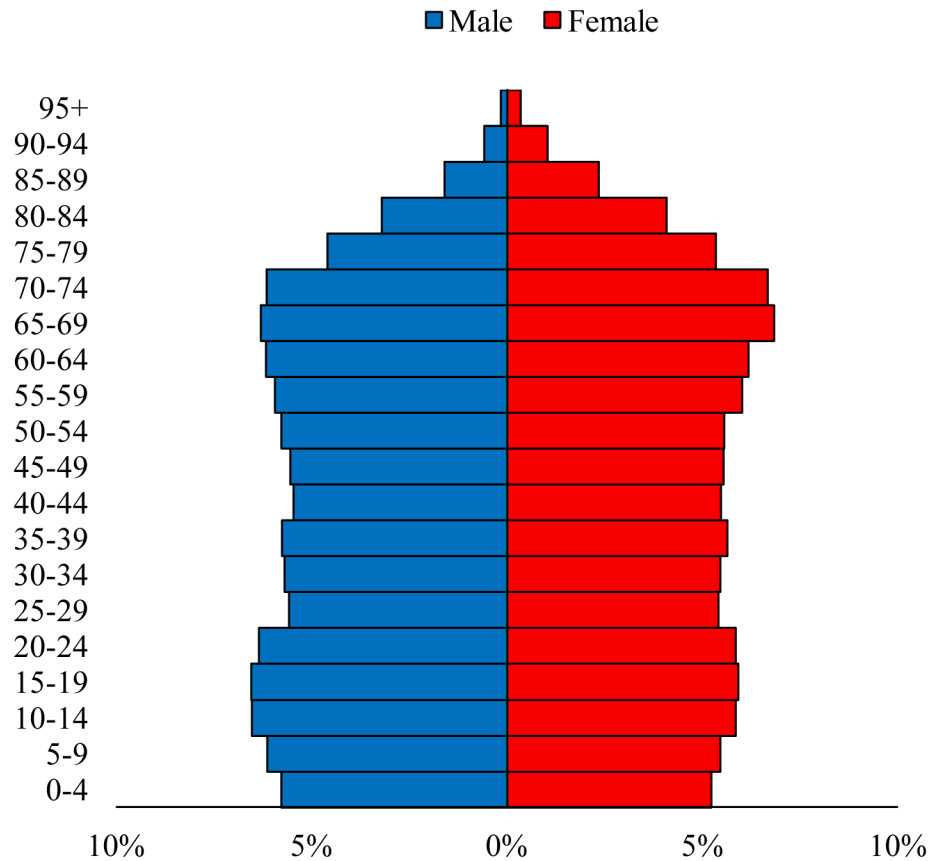

# Population Pyramids of Ohio by County

Muskingum County Projected Population Pyramid, 2030

Ohio Projected Population Pyramid, 2030

**Go to:** <http://scripps.muohio.edu/content/population-pyramids-ohio-county-2010-2050> to download individual population pyramids (PDF, J-PEG, TIFF formats available).

**Note:** Population pyramids display % of populations by 5 years age groups.

**Citation:** Mehdizadeh, S., Ritchey, P. N., Tipsuk, P., & Yamashita, T. (2012). Population Pyramids of Ohio by County. Scripps Gerontology Center, Miami University, Oxford, OH.