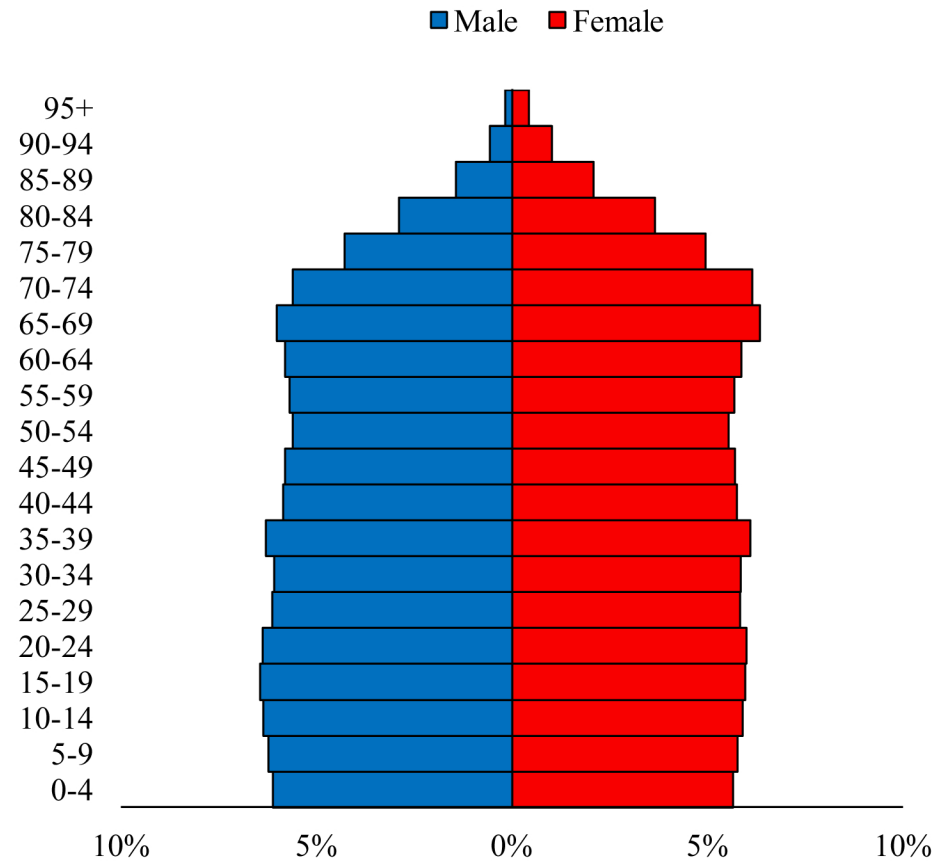

# Population Pyramids of Ohio by County

Muskingum County Projected Population Pyramid, 2030

Ohio Projected Population Pyramid, 2030

**Go to:** <http://scripps.muohio.edu/content/population-pyramids-ohio-county-2010-2050> to download individual population pyramids (PDF, J-PEG, TIFF formats available).

**Note:** Population pyramids display % of populations by 5 years age groups.

**Citation:** Mehdizadeh, S., Ritchey, P. N., Tipsuk, P., & Yamashita, T. (2012). Population Pyramids of Ohio by County. Scripps Gerontology Center, Miami University, Oxford, OH.