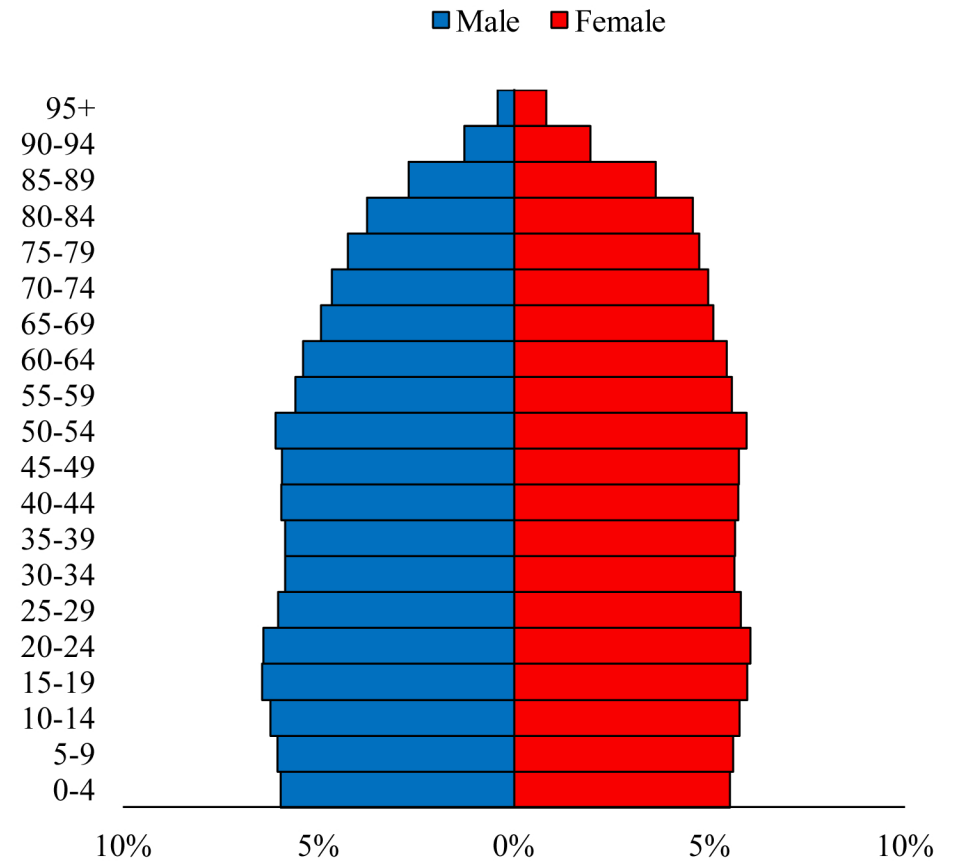

Population Pyramids of Ohio by County

Monroe County Projected Population Pyramid, 2045

Ohio Projected Population Pyramid, 2045

Go to: <http://scripps.muohio.edu/content/population-pyramids-ohio-county-2010-2050> to download individual population pyramids (PDF, J-PEG, TIFF formats available).

Note: Population pyramids display % of populations by 5 years age groups.

Citation: Mehdizadeh, S., Ritchey, P. N., Tipsuk, P., & Yamashita, T. (2012). Population Pyramids of Ohio by County. Scripps Gerontology Center, Miami University, Oxford, OH.