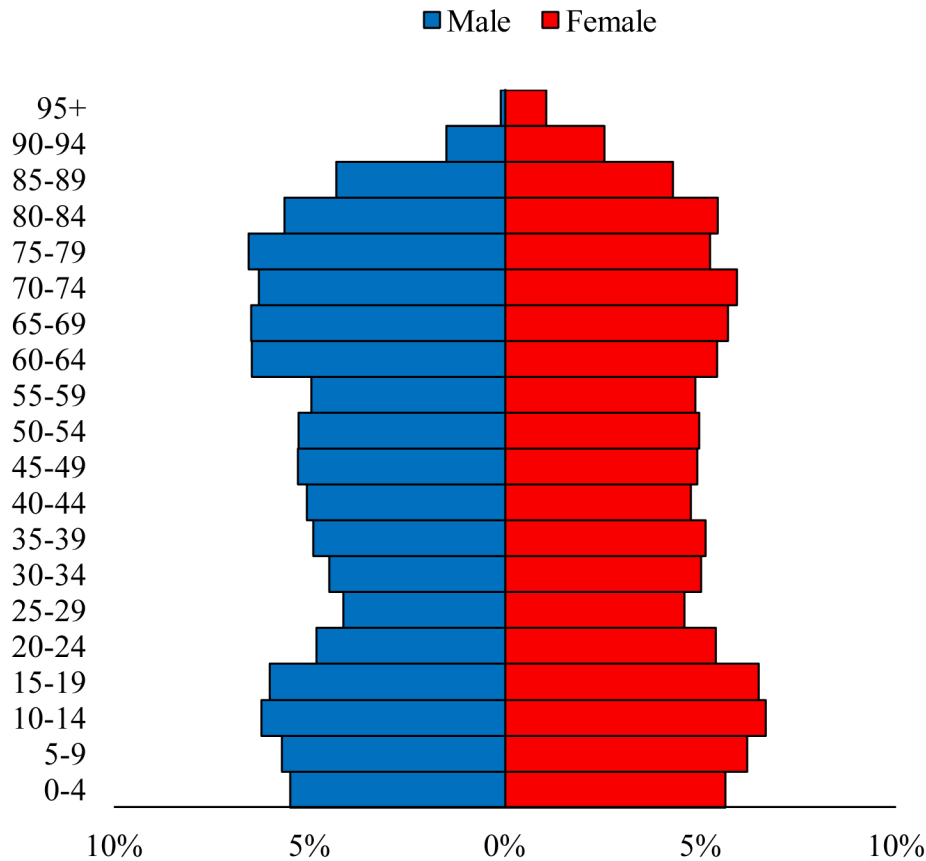

Population Pyramids of Ohio by County

Monroe County Projected Population Pyramid, 2045

Ohio Projected Population Pyramid, 2045

Go to: <http://scripps.muohio.edu/content/population-pyramids-ohio-county-2010-2050> to download individual population pyramids (PDF, J-PEG, TIFF formats available).

Note: Population pyramids display % of populations by 5 years age groups.

Citation: Mehdizadeh, S., Ritchey, P. N., Tipsuk, P., & Yamashita, T. (2012). Population Pyramids of Ohio by County. Scripps Gerontology Center, Miami University, Oxford, OH.