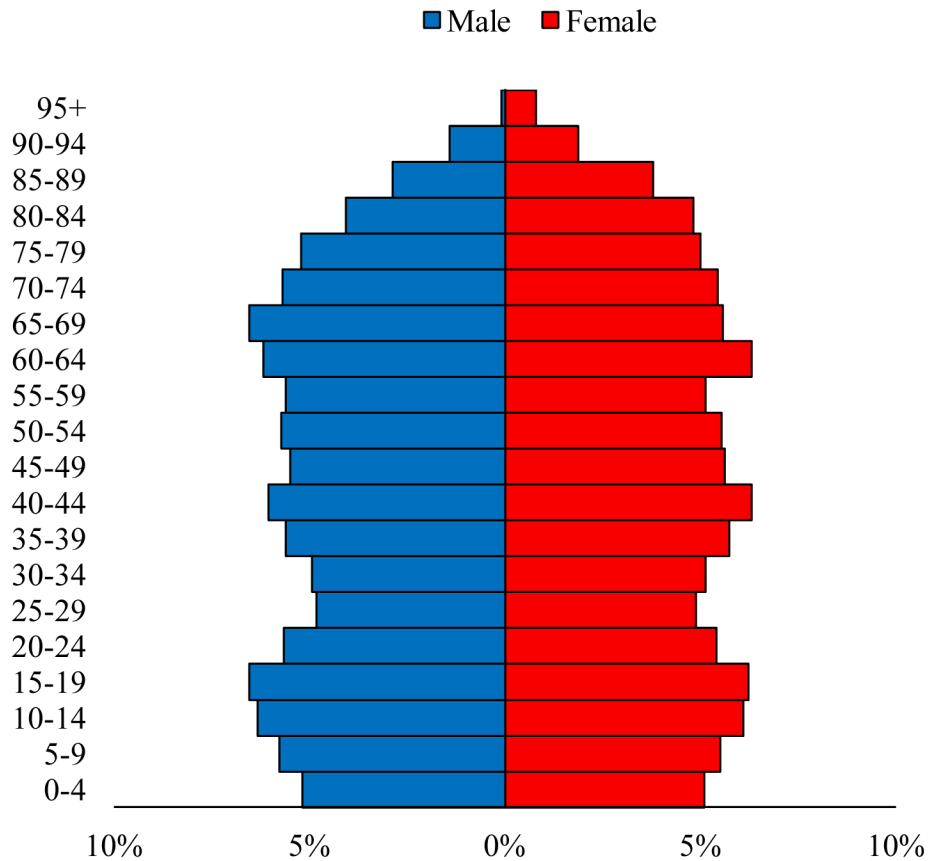

Population Pyramids of Ohio by County

Meigs County Projected Population Pyramid, 2045

Ohio Projected Population Pyramid, 2045

Go to: <http://scripps.muohio.edu/content/population-pyramids-ohio-county-2010-2050> to download individual population pyramids (PDF, J-PEG, TIFF formats available).

Note: Population pyramids display % of populations by 5 years age groups.

Citation: Mehdizadeh, S., Ritchey, P. N., Tipsuk, P., & Yamashita, T. (2012). Population Pyramids of Ohio by County. Scripps Gerontology Center, Miami University, Oxford, OH.