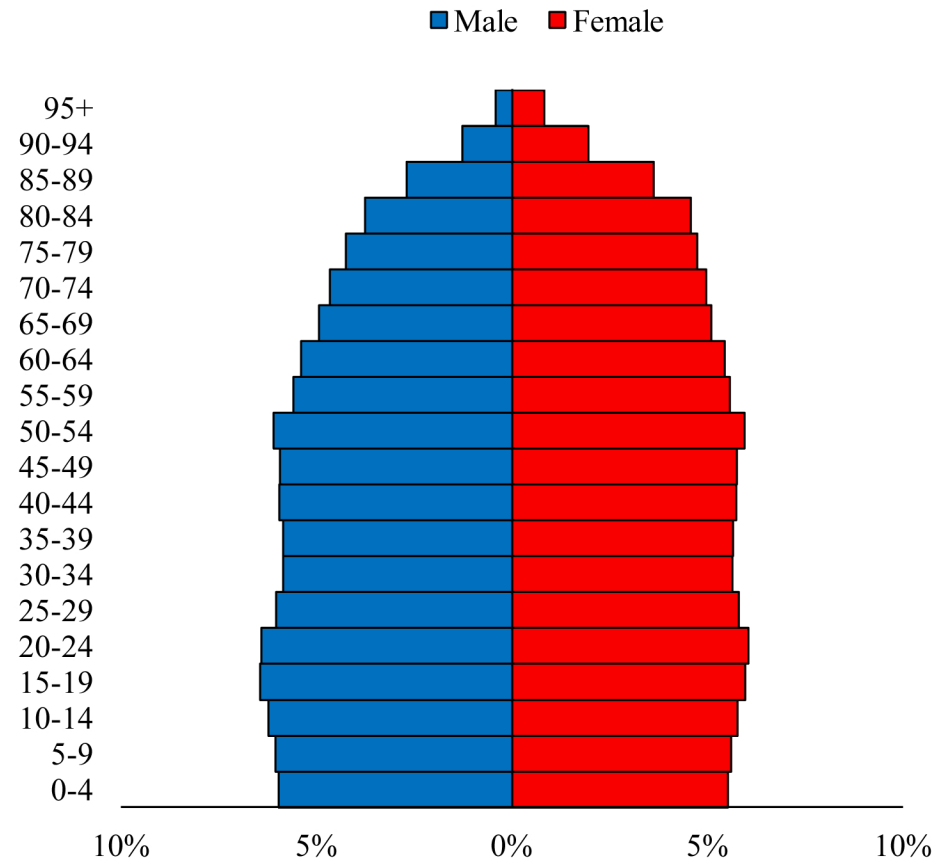

Population Pyramids of Ohio by County

Meigs County Projected Population Pyramid, 2045

Ohio Projected Population Pyramid, 2045

Go to: <http://scripps.muohio.edu/content/population-pyramids-ohio-county-2010-2050> to download individual population pyramids (PDF, J-PEG, TIFF formats available).

Note: Population pyramids display % of populations by 5 years age groups.

Citation: Mehdizadeh, S., Ritchey, P. N., Tipsuk, P., & Yamashita, T. (2012). Population Pyramids of Ohio by County. Scripps Gerontology Center, Miami University, Oxford, OH.