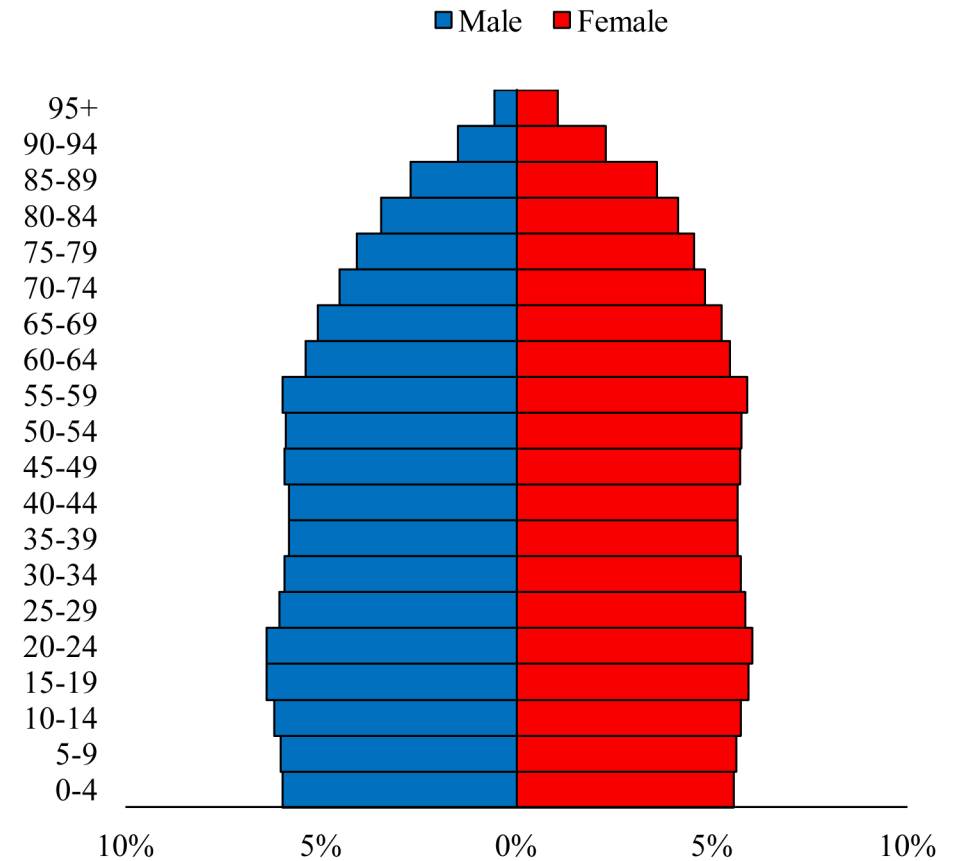

Population Pyramids of Ohio by County

Lawrence County Projected Population Pyramid, 2050

Ohio Projected Population Pyramid, 2050

Go to: <http://scripps.muohio.edu/content/population-pyramids-ohio-county-2010-2050> to download individual population pyramids (PDF, J-PEG, TIFF formats available).

Note: Population pyramids display % of populations by 5 years age groups.

Citation: Mehdizadeh, S., Ritchey, P. N., Tipsuk, P., & Yamashita, T. (2012). Population Pyramids of Ohio by County. Scripps Gerontology Center, Miami University, Oxford, OH.