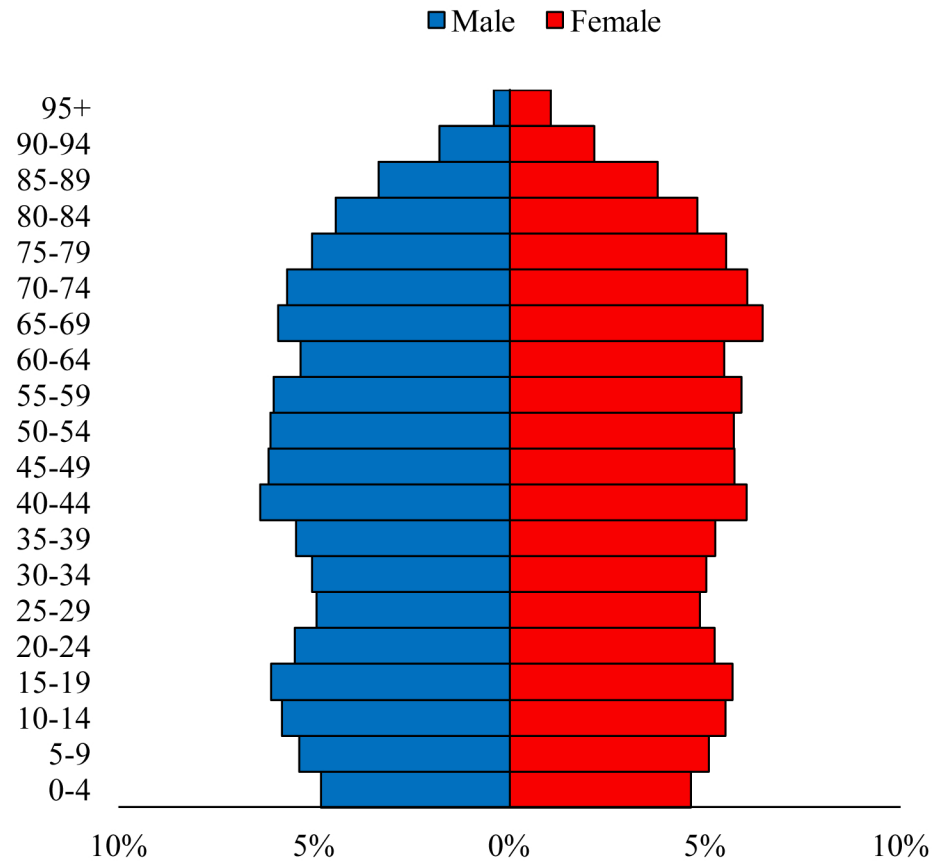

Population Pyramids of Ohio by County

Lawrence County Projected Population Pyramid, 2050

Ohio Projected Population Pyramid, 2050

Go to: <http://scripps.muohio.edu/content/population-pyramids-ohio-county-2010-2050> to download individual population pyramids (PDF, J-PEG, TIFF formats available).

Note: Population pyramids display % of populations by 5 years age groups.

Citation: Mehdizadeh, S., Ritchey, P. N., Tipsuk, P., & Yamashita, T. (2012). Population Pyramids of Ohio by County. Scripps Gerontology Center, Miami University, Oxford, OH.