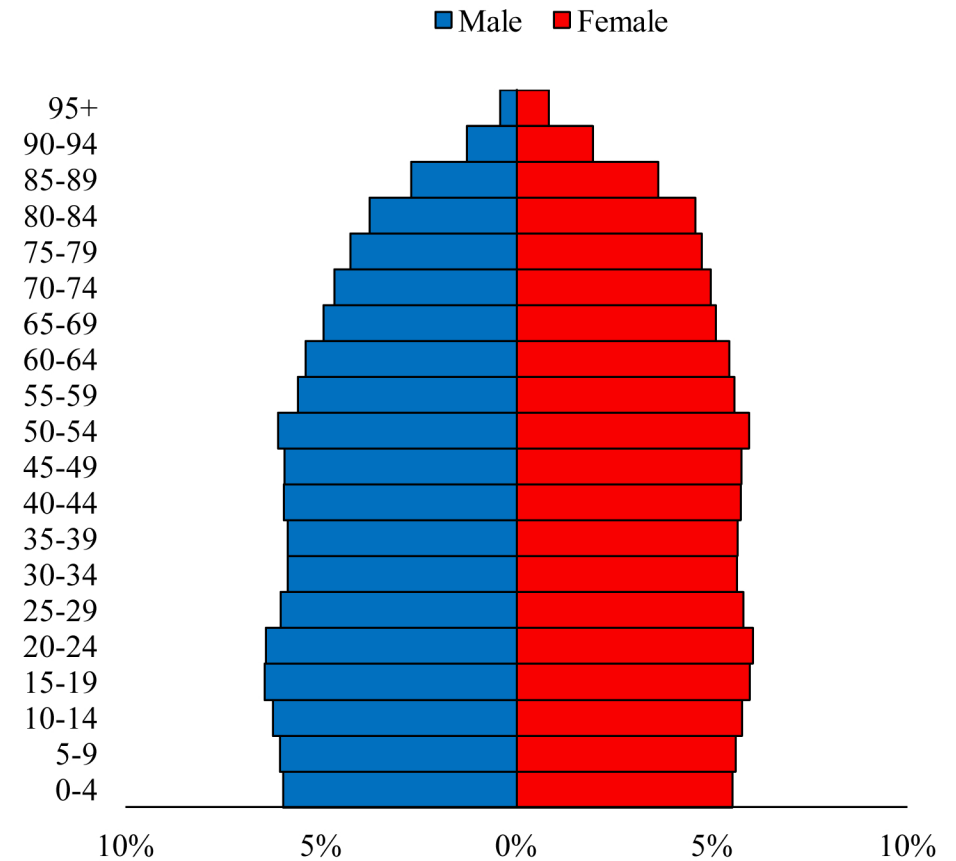

Population Pyramids of Ohio by County

Lawrence County Projected Population Pyramid, 2045

Ohio Projected Population Pyramid, 2045

Go to: <http://scripps.muohio.edu/content/population-pyramids-ohio-county-2010-2050> to download individual population pyramids (PDF, J-PEG, TIFF formats available).

Note: Population pyramids display % of populations by 5 years age groups.

Citation: Mehdizadeh, S., Ritchey, P. N., Tipsuk, P., & Yamashita, T. (2012). Population Pyramids of Ohio by County. Scripps Gerontology Center, Miami University, Oxford, OH.