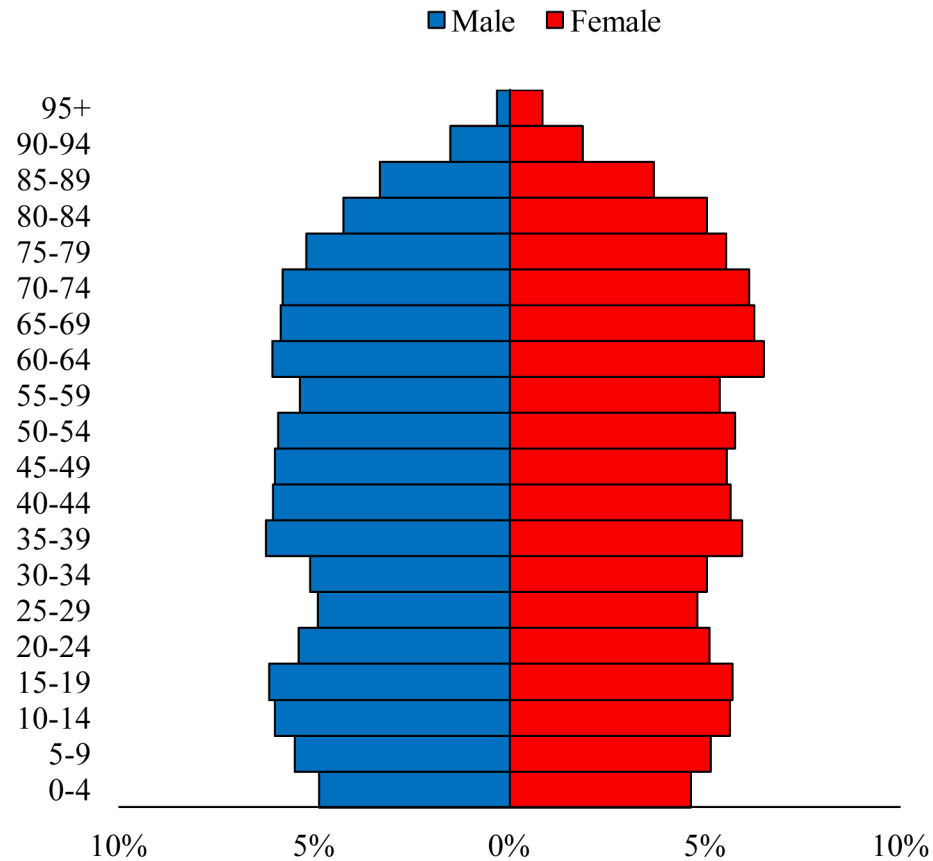

Population Pyramids of Ohio by County

Lawrence County Projected Population Pyramid, 2045

Ohio Projected Population Pyramid, 2045

Go to: <http://scripps.muohio.edu/content/population-pyramids-ohio-county-2010-2050> to download individual population pyramids (PDF, J-PEG, TIFF formats available).

Note: Population pyramids display % of populations by 5 years age groups.

Citation: Mehdizadeh, S., Ritchey, P. N., Tipsuk, P., & Yamashita, T. (2012). Population Pyramids of Ohio by County. Scripps Gerontology Center, Miami University, Oxford, OH.