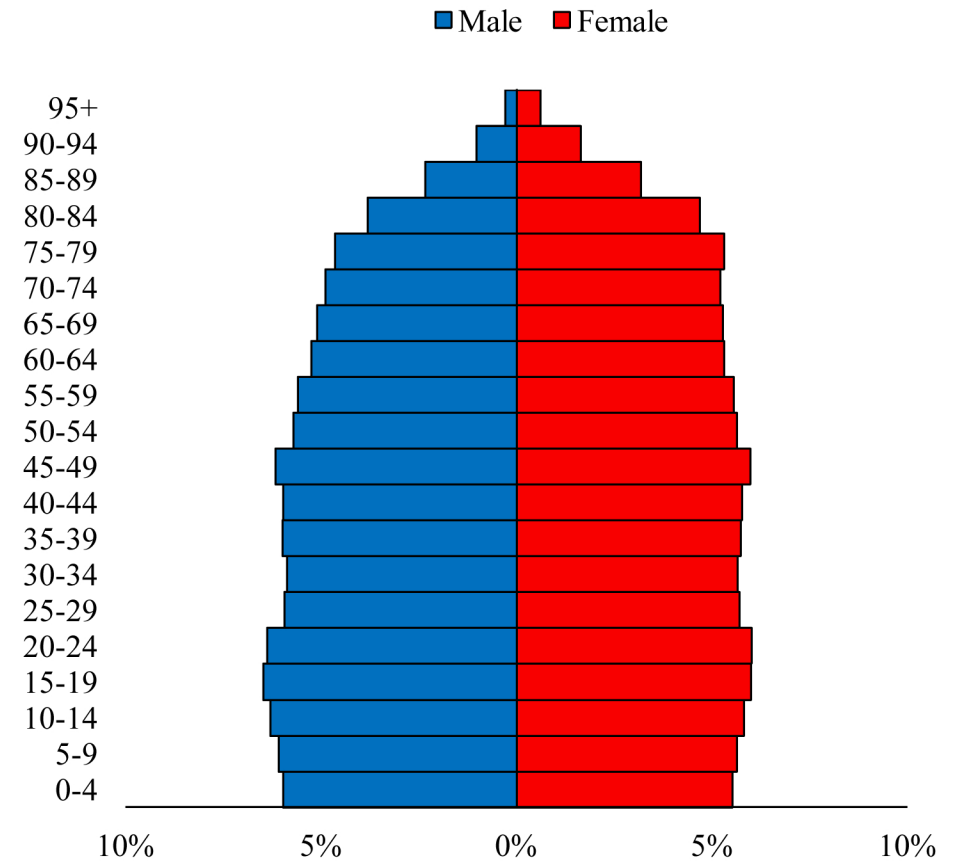

Population Pyramids of Ohio by County

Lawrence County Projected Population Pyramid, 2040

Ohio Projected Population Pyramid, 2040

Go to: <http://scripps.muohio.edu/content/population-pyramids-ohio-county-2010-2050> to download individual population pyramids (PDF, J-PEG, TIFF formats available).

Note: Population pyramids display % of populations by 5 years age groups.

Citation: Mehdizadeh, S., Ritchey, P. N., Tipsuk, P., & Yamashita, T. (2012). Population Pyramids of Ohio by County. Scripps Gerontology Center, Miami University, Oxford, OH.