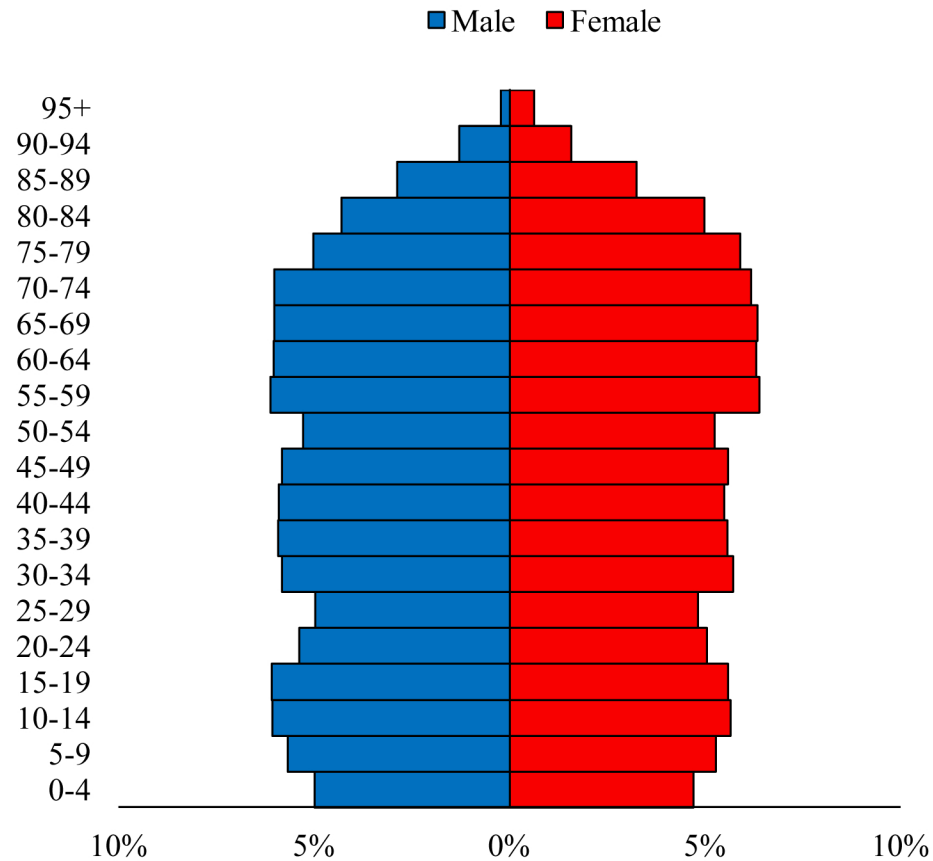

Population Pyramids of Ohio by County

Lawrence County Projected Population Pyramid, 2040

Ohio Projected Population Pyramid, 2040

Go to: <http://scripps.muohio.edu/content/population-pyramids-ohio-county-2010-2050> to download individual population pyramids (PDF, J-PEG, TIFF formats available).

Note: Population pyramids display % of populations by 5 years age groups.

Citation: Mehdizadeh, S., Ritchey, P. N., Tipsuk, P., & Yamashita, T. (2012). Population Pyramids of Ohio by County. Scripps Gerontology Center, Miami University, Oxford, OH.