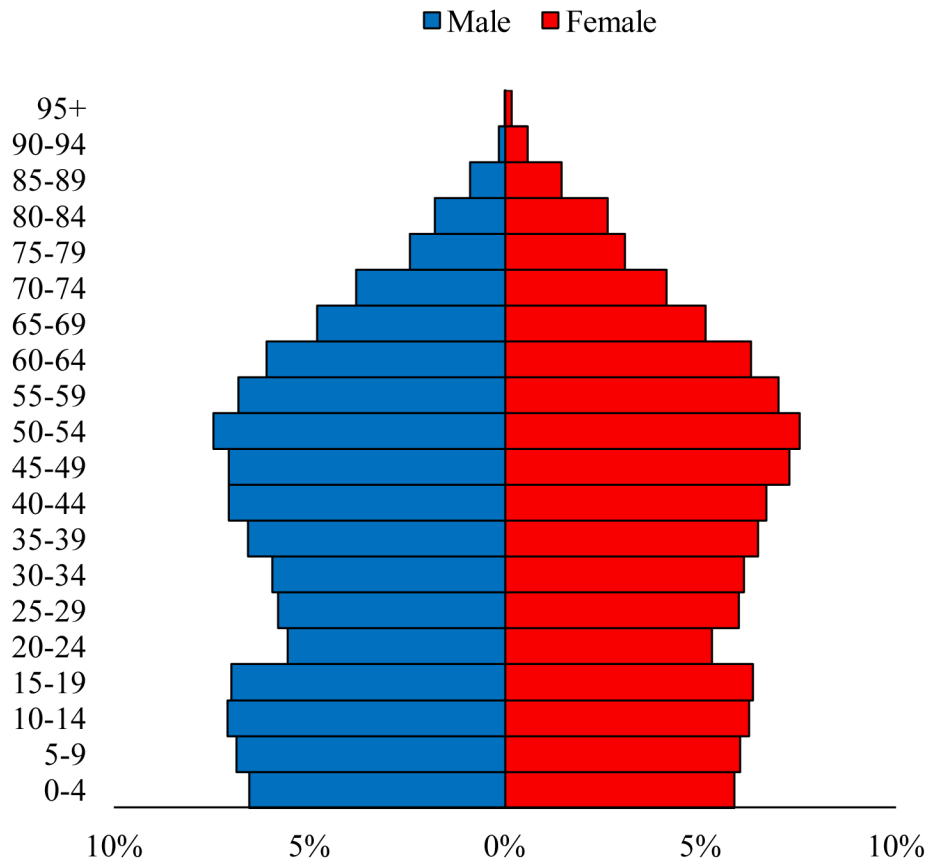

Population Pyramids of Ohio by County

Lawrence County Population Pyramid, 2010

Ohio Population Pyramid, 2010

Go to: <http://scripps.muohio.edu/content/population-pyramids-ohio-county-2010-2050> to download individual population pyramids (PDF, J-PEG, TIFF formats available).

Note: Population pyramids display % of populations by 5 years age groups.

Citation: Mehdizadeh, S., Ritchey, P. N., Tipsuk, P., & Yamashita, T. (2012). Population Pyramids of Ohio by County. Scripps Gerontology Center, Miami University, Oxford, OH.