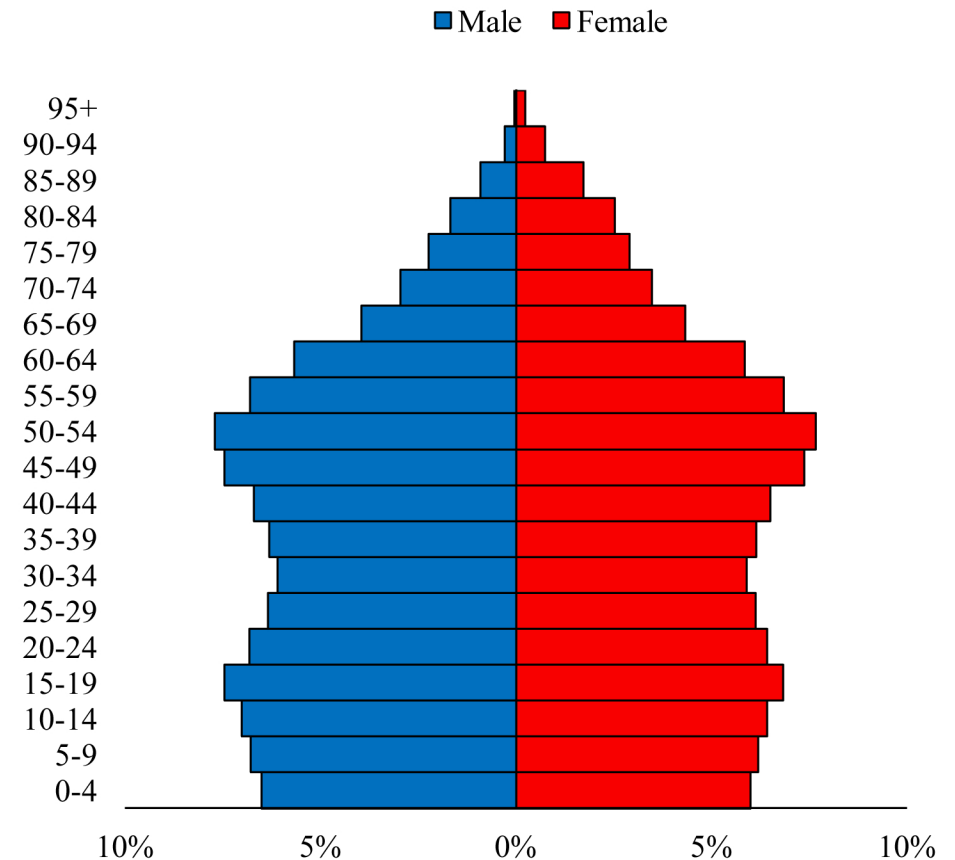

Population Pyramids of Ohio by County

Lawrence County Population Pyramid, 2010

Ohio Population Pyramid, 2010

Go to: <http://scripps.muohio.edu/content/population-pyramids-ohio-county-2010-2050> to download individual population pyramids (PDF, J-PEG, TIFF formats available).

Note: Population pyramids display % of populations by 5 years age groups.

Citation: Mehdizadeh, S., Ritchey, P. N., Tipsuk, P., & Yamashita, T. (2012). Population Pyramids of Ohio by County. Scripps Gerontology Center, Miami University, Oxford, OH.