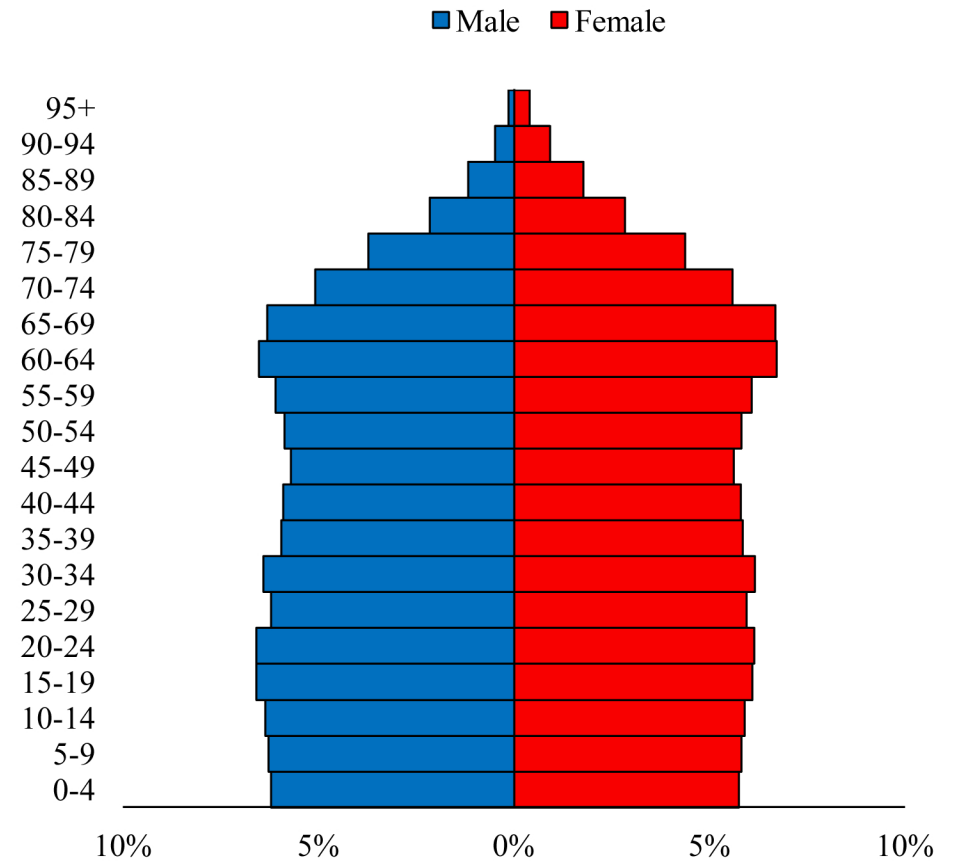

Population Pyramids of Ohio by County

Clark County Projected Population Pyramid, 2025

Ohio Projected Population Pyramid, 2025

Go to: <http://scripps.muohio.edu/content/population-pyramids-ohio-county-2010-2050> to download individual population pyramids (PDF, J-PEG, TIFF formats available).

Note: Population pyramids display % of populations by 5 years age groups.

Citation: Mehdizadeh, S., Ritchey, P. N., Tipsuk, P., & Yamashita, T. (2012). Population Pyramids of Ohio by County. Scripps Gerontology Center, Miami University, Oxford, OH.