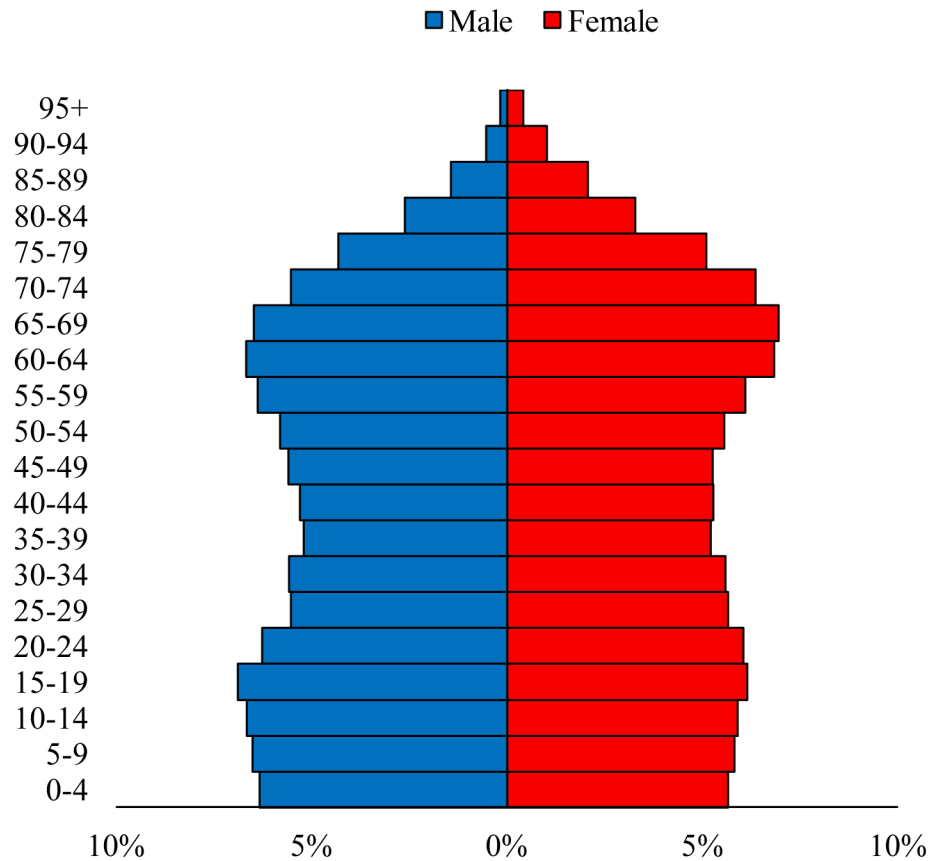

Population Pyramids of Ohio by County

Clark County Projected Population Pyramid, 2025

Ohio Projected Population Pyramid, 2025

Go to: <http://scripps.muohio.edu/content/population-pyramids-ohio-county-2010-2050> to download individual population pyramids (PDF, J-PEG, TIFF formats available).

Note: Population pyramids display % of populations by 5 years age groups.

Citation: Mehdizadeh, S., Ritchey, P. N., Tipsuk, P., & Yamashita, T. (2012). Population Pyramids of Ohio by County. Scripps Gerontology Center, Miami University, Oxford, OH.