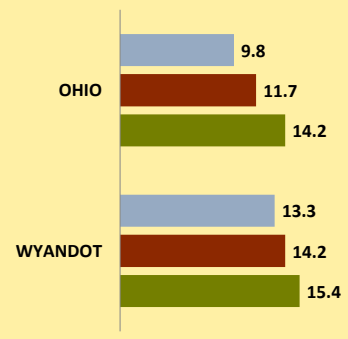

WYANDOT COUNTY AND OHIO POPULATION CHANGES: Age 85+ 1990 - 2010

Age 85+ Population
1990 2000 2010

% Change in Age 85+ Population

1990-2000 2000-2010

Age 85+ Population as % of Age 65+ Population

1990 2000 2010

% of Age 85+ Population Who Are women

1990 2000 2010

% of Population Aged 85+

% Change in Proportion of Age 65+ Population Who Are Age 85+

% Change in Proportion of Age 85+ Who Are Women

% Change in Total Population Aged 85+