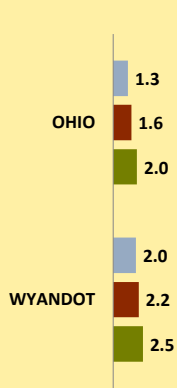

WYANDOT COUNTY AND OHIO POPULATION CHANGES: Age 85+ 1990 - 2010

Age 85+ Population
1990 2000 2010

% Change in Age 85+ Population

1990-2000 2000-2010

Age 85+ Population as % of Age 65+ Population

1990 2000 2010

% of Age 85+ Population Who Are women

1990 2000 2010

% of Population Aged 85+

% Change in Proportion of Age 65+ Population Who Are Age 85+

% Change in Proportion of Age 85+ Who Are Women

% Change in Total Population Aged 85+