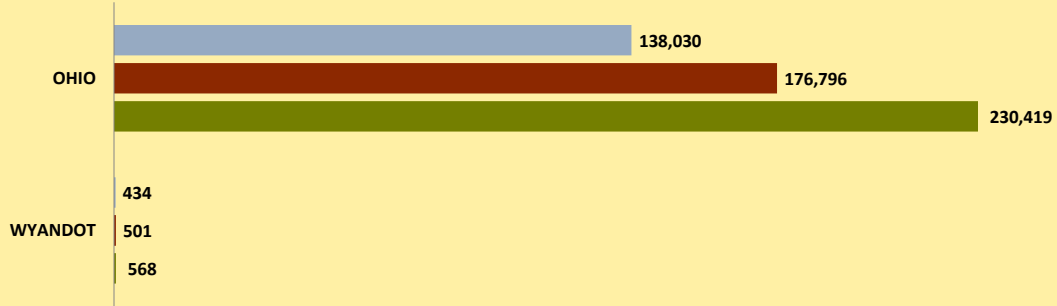

WYANDOT COUNTY AND OHIO POPULATION CHANGES: Age 85+ 1990 - 2010

Age 85+ Population
1990 2000 2010

% Change in Age 85+ Population

1990-2000 2000-2010

Age 85+ Population as % of Age 65+ Population

1990 2000 2010

% of Age 85+ Population Who Are women

1990 2000 2010

% of Population Aged 85+

% Change in Proportion of Age 65+ Population Who Are Age 85+

% Change in Proportion of Age 85+ Who Are Women

% Change in Total Population Aged 85+