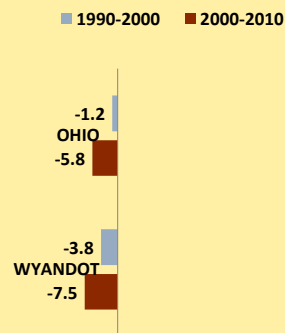

WYANDOT COUNTY AND OHIO POPULATION CHANGES: Age 85+ 1990 - 2010

Age 85+ Population
1990 2000 2010

% Change in Age 85+ Population

1990-2000 2000-2010

Age 85+ Population as % of Age 65+ Population

1990 2000 2010

% of Age 85+ Population Who Are women

1990 2000 2010

% of Population Aged 85+

% Change in Proportion of Age 65+ Population Who Are Age 85+

% Change in Proportion of Age 85+ Who Are Women

% Change in Total Population Aged 85+