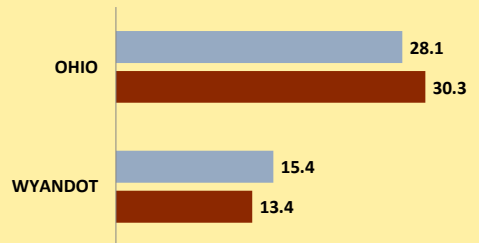

WYANDOT COUNTY AND OHIO POPULATION CHANGES: Age 85+ 1990 - 2010

Age 85+ Population
1990 2000 2010

% Change in Age 85+ Population

1990-2000 2000-2010

Age 85+ Population as % of Age 65+ Population

1990 2000 2010

% of Age 85+ Population Who Are women

1990 2000 2010

% of Population Aged 85+

% Change in Proportion of Age 65+ Population Who Are Age 85+

% Change in Proportion of Age 85+ Who Are Women

% Change in Total Population Aged 85+