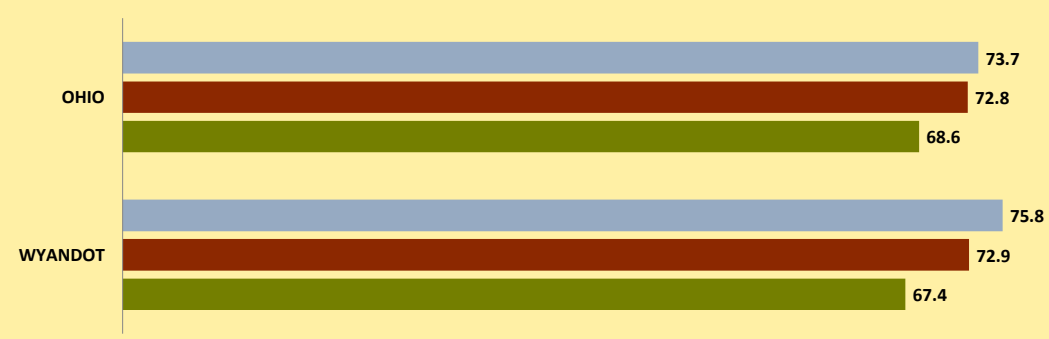

WYANDOT COUNTY AND OHIO POPULATION CHANGES: Age 85+ 1990 - 2010

Age 85+ Population
1990 2000 2010

% Change in Age 85+ Population

1990-2000 2000-2010

Age 85+ Population as % of Age 65+ Population

1990 2000 2010

% of Age 85+ Population Who Are women

1990 2000 2010

% of Population Aged 85+

% Change in Proportion of Age 65+ Population Who Are Age 85+

% Change in Proportion of Age 85+ Who Are Women

% Change in Total Population Aged 85+