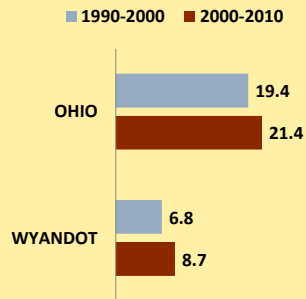

WYANDOT COUNTY AND OHIO POPULATION CHANGES: Age 85+ 1990 - 2010

Age 85+ Population
1990 2000 2010

% Change in Age 85+ Population

1990-2000 2000-2010

Age 85+ Population as % of Age 65+ Population

1990 2000 2010

% of Age 85+ Population Who Are women

1990 2000 2010

% of Population Aged 85+

% Change in Proportion of Age 65+ Population Who Are Age 85+

% Change in Proportion of Age 85+ Who Are Women

% Change in Total Population Aged 85+