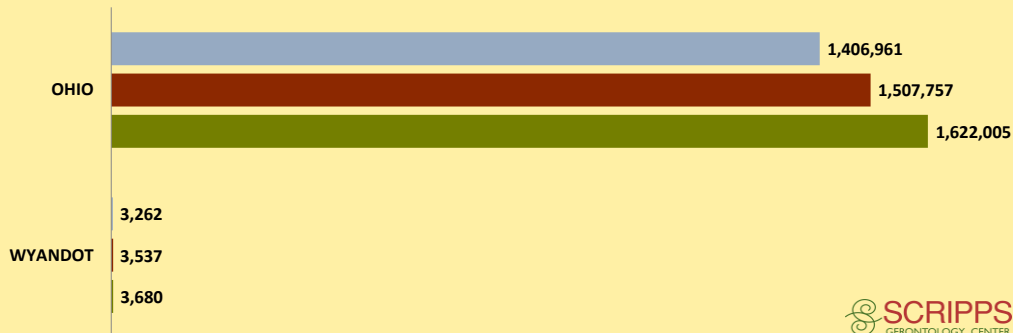

# WYANDOT COUNTY AND OHIO POPULATION CHANGES: Age 65+ 1990 - 2010

Age 65+ Population

1990 2000 2010

% of Population Age 65+

1990 2000 2010

% Change in Age 65+ Population

1990-2000 2000-2010

% Change in Proportion of Population Age 65+

1990-2000 2000-2010