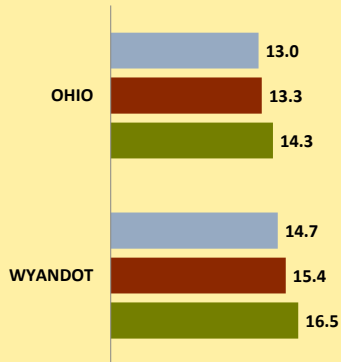

# WYANDOT COUNTY AND OHIO POPULATION CHANGES: Age 65+ 1990 - 2010

Age 65+ Population

1990 2000 2010

% of Population Age 65+

1990 2000 2010

% Change in Age 65+ Population

1990-2000 2000-2010

% Change in Proportion of Population Age 65+

1990-2000 2000-2010