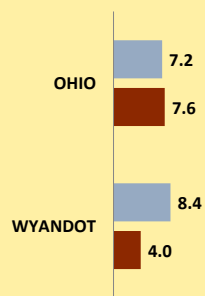

# WYANDOT COUNTY AND OHIO POPULATION CHANGES: Age 65+ 1990 - 2010

Age 65+ Population

1990 2000 2010

% of Population Age 65+

1990 2000 2010

% Change in Age 65+ Population

1990-2000 2000-2010

% Change in Proportion of Population Age 65+