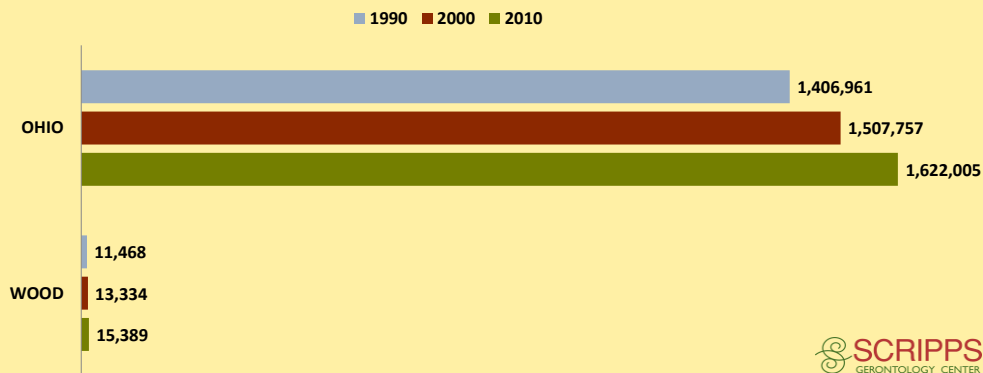

WOOD COUNTY AND OHIO POPULATION CHANGES: Age 65+ 1990 - 2010

Age 65+ Population

% of Population Age 65+

% Change in Age 65+ Population

% Change in Proportion of Population Age 65+