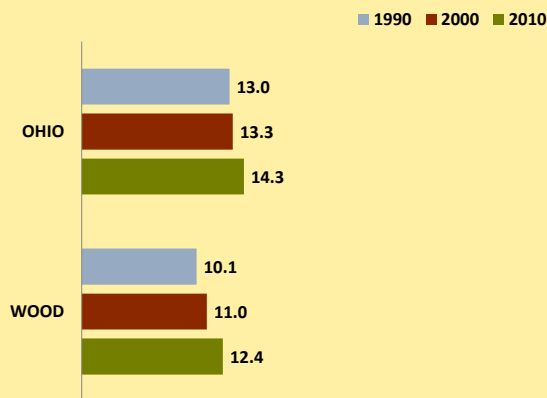

WOOD COUNTY AND OHIO POPULATION CHANGES: Age 65+ 1990 - 2010

Age 65+ Population

% of Population Age 65+

% Change in Age 65+ Population

% Change in Proportion of Population Age 65+