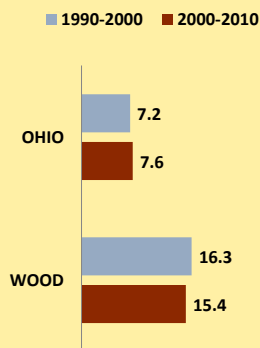

WOOD COUNTY AND OHIO POPULATION CHANGES: Age 65+ 1990 - 2010

Age 65+ Population

% of Population Age 65+

% Change in Age 65+ Population

% Change in Proportion of Population Age 65+