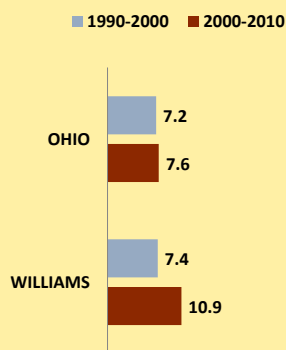

WILLIAMS COUNTY AND OHIO POPULATION CHANGES: Age 65+ 1990 - 2010

Age 65+ Population

% of Population Age 65+

% Change in Age 65+ Population

% Change in Proportion of Population Age 65+