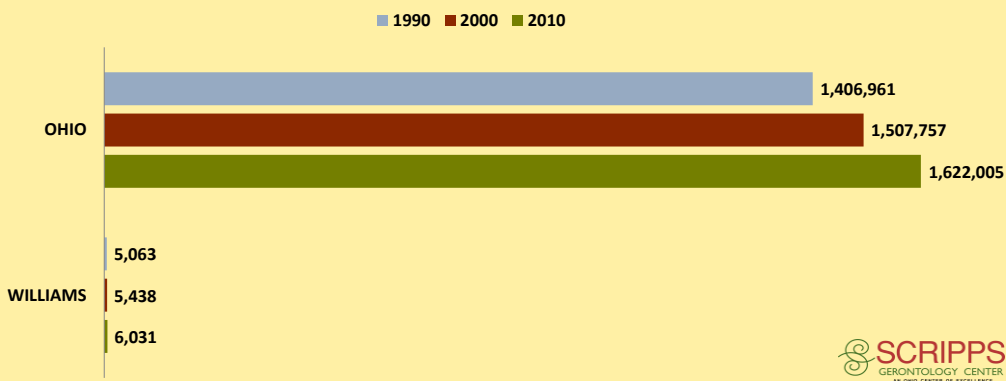

WILLIAMS COUNTY AND OHIO POPULATION CHANGES: Age 65+ 1990 - 2010

Age 65+ Population

% of Population Age 65+

% Change in Age 65+ Population

% Change in Proportion of Population Age 65+