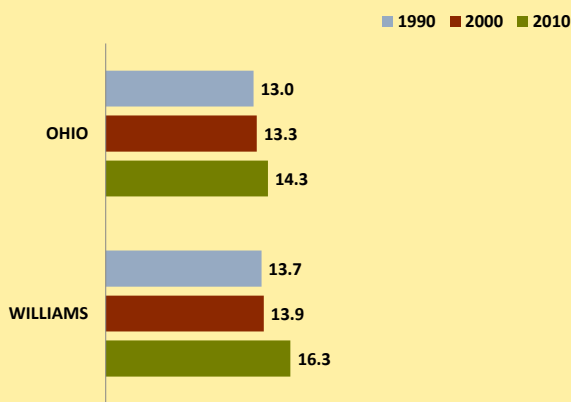

WILLIAMS COUNTY AND OHIO POPULATION CHANGES: Age 65+ 1990 - 2010

Age 65+ Population

% of Population Age 65+

% Change in Age 65+ Population

% Change in Proportion of Population Age 65+