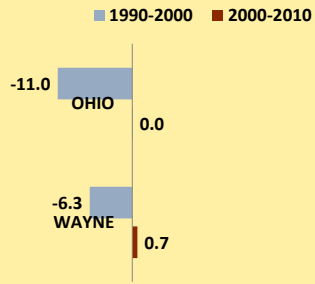

# WAYNE COUNTY AND OHIO POPULATION CHANGES: Age 65-74 1990 - 2010

Age 65 - 74 Population

Age 65-74 Population as % of 65+ Population

Of Age 65-74 Population, % Women

% Change in Age 65-74 Population

### % Change in Proportion of Age 65+ Population who are Age 65-74

### % Change in Proportion of 65-74 Population Who Are Women