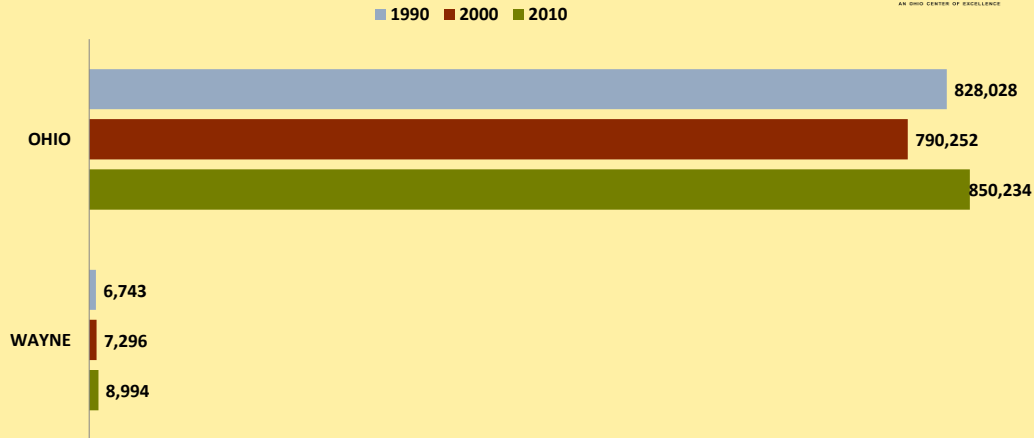

# WAYNE COUNTY AND OHIO POPULATION CHANGES: Age 65-74 1990 - 2010

Age 65 - 74 Population

Age 65-74 Population as % of 65+ Population

Of Age 65-74 Population, % Women

% Change in Age 65-74 Population

### % Change in Proportion of Age 65+ Population who are Age 65-74

### % Change in Proportion of 65-74 Population Who Are Women