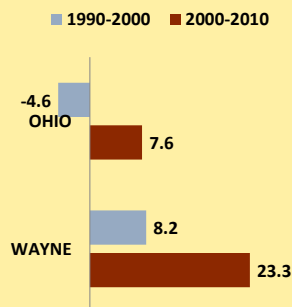

# WAYNE COUNTY AND OHIO POPULATION CHANGES: Age 65-74 1990 - 2010

Age 65 - 74 Population

Age 65-74 Population as % of 65+ Population

Of Age 65-74 Population, % Women

% Change in Age 65-74 Population

### % Change in Proportion of Age 65+ Population who are Age 65-74

### % Change in Proportion of 65-74 Population Who Are Women