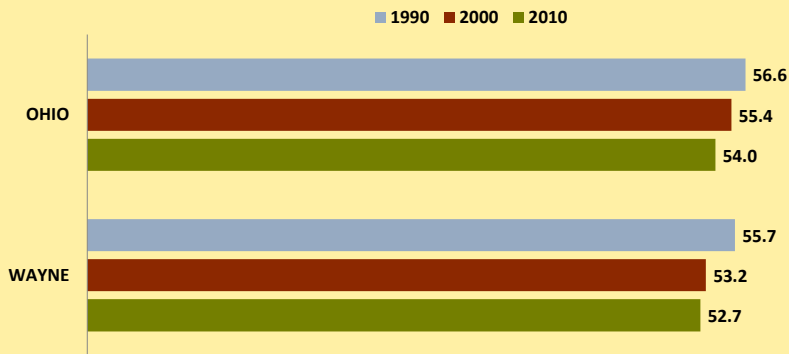

# WAYNE COUNTY AND OHIO POPULATION CHANGES: Age 65-74 1990 - 2010

Age 65 - 74 Population

Age 65-74 Population as % of 65+ Population

Of Age 65-74 Population, % Women

% Change in Age 65-74 Population

### % Change in Proportion of Age 65+ Population who are Age 65-74

### % Change in Proportion of 65-74 Population Who Are Women