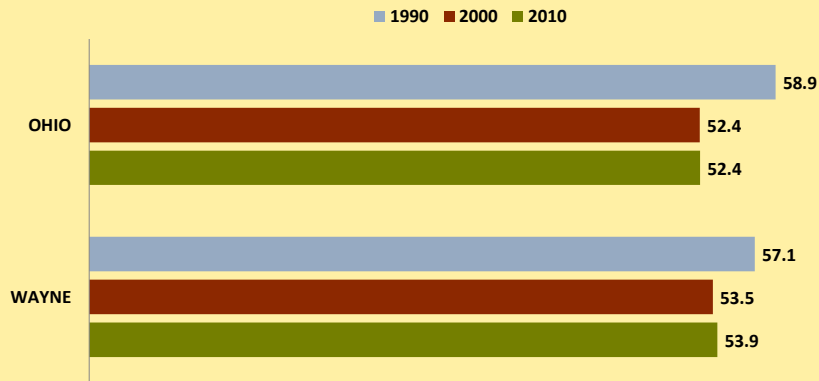

# WAYNE COUNTY AND OHIO POPULATION CHANGES: Age 65-74 1990 - 2010

Age 65 - 74 Population

Age 65-74 Population as % of 65+ Population

Of Age 65-74 Population, % Women

% Change in Age 65-74 Population

### % Change in Proportion of Age 65+ Population who are Age 65-74

### % Change in Proportion of 65-74 Population Who Are Women