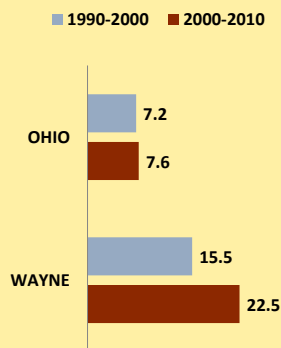

WAYNE COUNTY AND OHIO POPULATION CHANGES: Age 65+ 1990 - 2010

Age 65+ Population

% of Population Age 65+

% Change in Age 65+ Population

% Change in Proportion of Population Age 65+