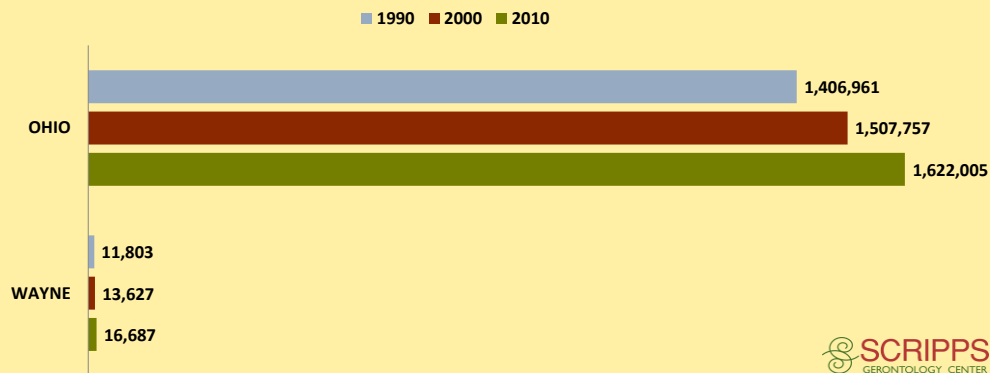

WAYNE COUNTY AND OHIO POPULATION CHANGES: Age 65+ 1990 - 2010

Age 65+ Population

% of Population Age 65+

% Change in Age 65+ Population

% Change in Proportion of Population Age 65+