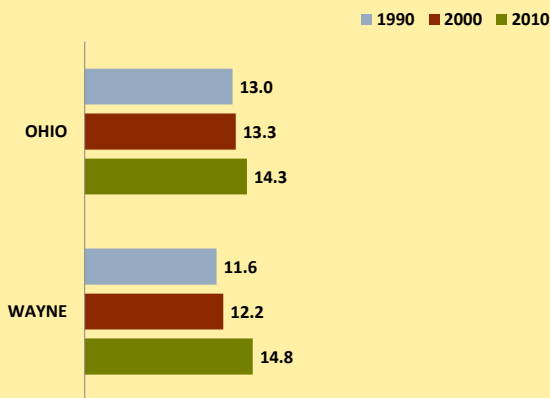

WAYNE COUNTY AND OHIO POPULATION CHANGES: Age 65+ 1990 - 2010

Age 65+ Population

% of Population Age 65+

% Change in Age 65+ Population

% Change in Proportion of Population Age 65+