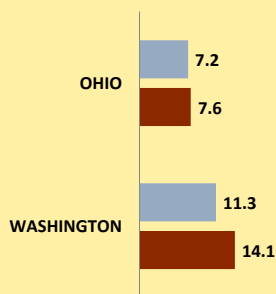

WASHINGTON COUNTY AND OHIO POPULATION CHANGES: Age 65+ 1990 - 2010

Age 65+ Population

1990 2000 2010

% of Population Age 65+

1990 2000 2010

% Change in Age 65+ Population

1990-2000 2000-2010

% Change in Proportion of Population Age 65+

1990-2000 2000-2010