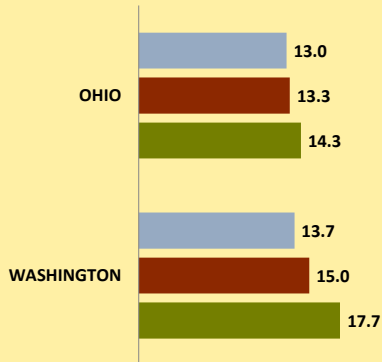

WASHINGTON COUNTY AND OHIO POPULATION CHANGES: Age 65+ 1990 - 2010

Age 65+ Population

1990 2000 2010

% of Population Age 65+

1990 2000 2010

% Change in Age 65+ Population

1990-2000 2000-2010

% Change in Proportion of Population Age 65+

1990-2000 2000-2010