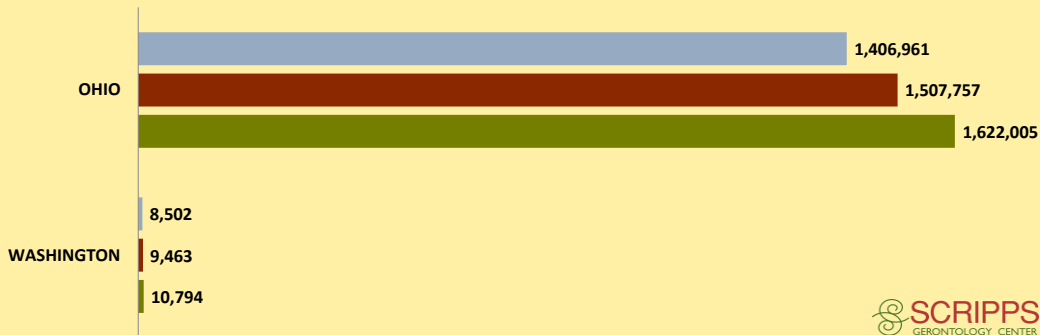

WASHINGTON COUNTY AND OHIO POPULATION CHANGES: Age 65+ 1990 - 2010

Age 65+ Population

1990 2000 2010

% of Population Age 65+

1990 2000 2010

% Change in Age 65+ Population

1990-2000 2000-2010

% Change in Proportion of Population Age 65+

1990-2000 2000-2010