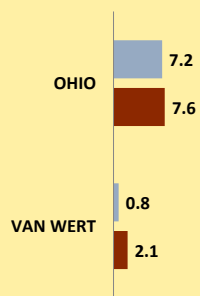

VAN WERT COUNTY AND OHIO POPULATION CHANGES: Age 65+ 1990 - 2010

Age 65+ Population

■ 1990 ■ 2000 ■ 2010

% of Population Age 65+

■ 1990 ■ 2000 ■ 2010

% Change in Age 65+ Population

■ 1990-2000 ■ 2000-2010

% Change in Proportion of Population Age 65+