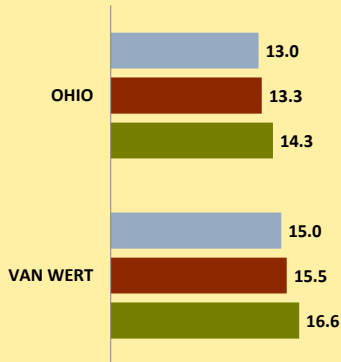

VAN WERT COUNTY AND OHIO POPULATION CHANGES: Age 65+ 1990 - 2010

Age 65+ Population

■ 1990 ■ 2000 ■ 2010

% of Population Age 65+

■ 1990 ■ 2000 ■ 2010

% Change in Age 65+ Population

■ 1990-2000 ■ 2000-2010

% Change in Proportion of Population Age 65+