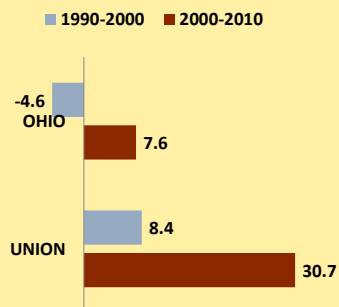

# UNION COUNTY AND OHIO POPULATION CHANGES: Age 65-74 1990 - 2010

**Age 65 - 74 Population**

**Age 65-74 Population as % of 65+ Population**

**Of Age 65-74 Population, % Women**

**% Change in Age 65-74 Population**

### % Change in Proportion of Age 65+ Population who are Age 65-74

### % Change in Proportion of 65-74 Population Who Are Women