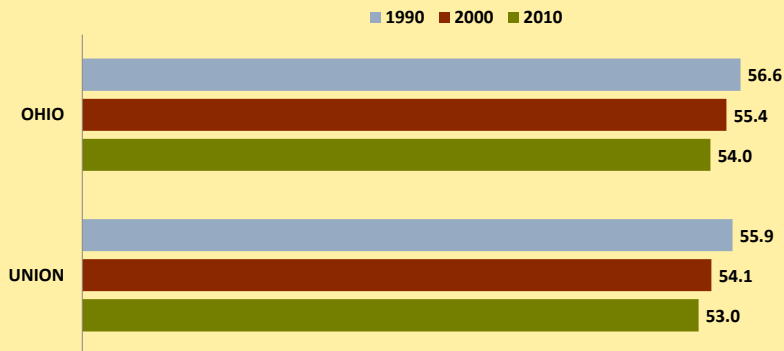

# UNION COUNTY AND OHIO POPULATION CHANGES: Age 65-74 1990 - 2010

**Age 65 - 74 Population**

**Age 65-74 Population as % of 65+ Population**

**Of Age 65-74 Population, % Women**

**% Change in Age 65-74 Population**

### % Change in Proportion of Age 65+ Population who are Age 65-74

### % Change in Proportion of 65-74 Population Who Are Women