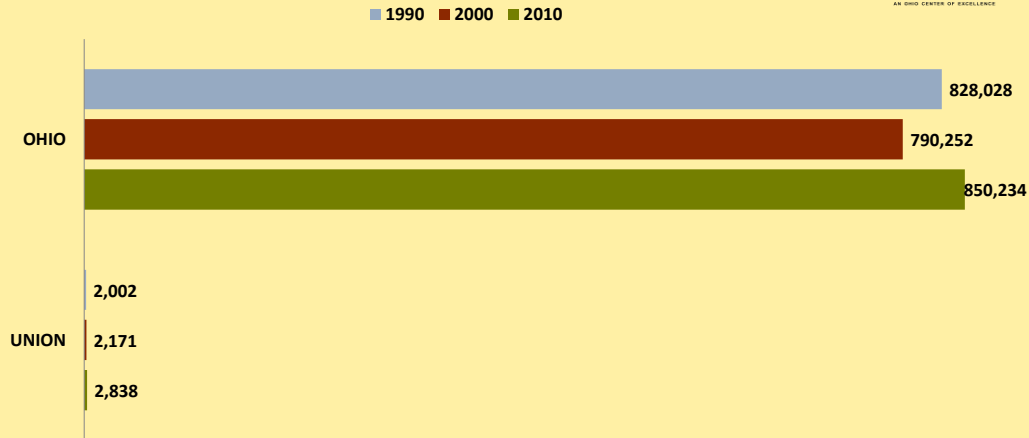

# UNION COUNTY AND OHIO POPULATION CHANGES: Age 65-74 1990 - 2010

**Age 65 - 74 Population**

**Age 65-74 Population as % of 65+ Population**

**Of Age 65-74 Population, % Women**

**% Change in Age 65-74 Population**

### % Change in Proportion of Age 65+ Population who are Age 65-74