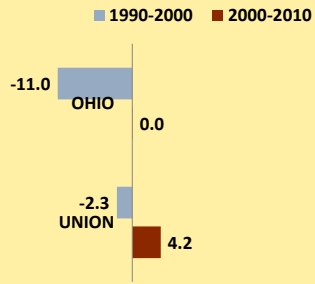

# UNION COUNTY AND OHIO POPULATION CHANGES: Age 65-74 1990 - 2010

**Age 65 - 74 Population**

**Age 65-74 Population as % of 65+ Population**

**Of Age 65-74 Population, % Women**

**% Change in Age 65-74 Population**

### % Change in Proportion of Age 65+ Population who are Age 65-74