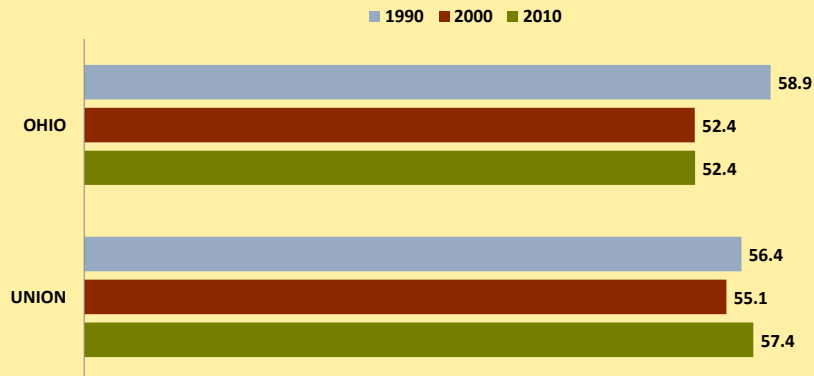

# UNION COUNTY AND OHIO POPULATION CHANGES: Age 65-74 1990 - 2010

**Age 65 - 74 Population**

**Age 65-74 Population as % of 65+ Population**

**Of Age 65-74 Population, % Women**

**% Change in Age 65-74 Population**

### % Change in Proportion of Age 65+ Population who are Age 65-74

### % Change in Proportion of 65-74 Population Who Are Women