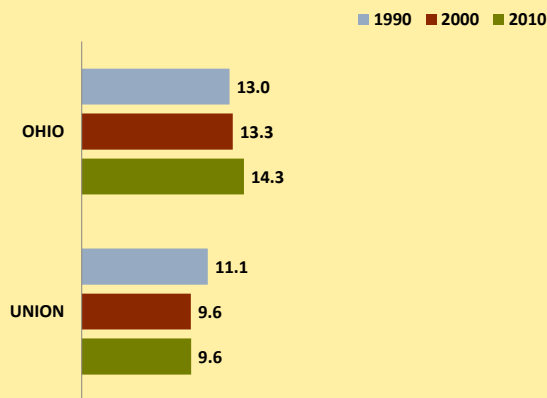

UNION COUNTY AND OHIO POPULATION CHANGES: Age 65+ 1990 - 2010

Age 65+ Population

% of Population Age 65+

% Change in Age 65+ Population

% Change in Proportion of Population Age 65+