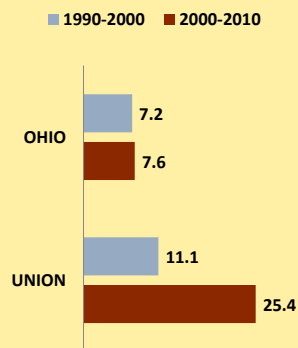

UNION COUNTY AND OHIO POPULATION CHANGES: Age 65+ 1990 - 2010

Age 65+ Population

% of Population Age 65+

% Change in Age 65+ Population

% Change in Proportion of Population Age 65+