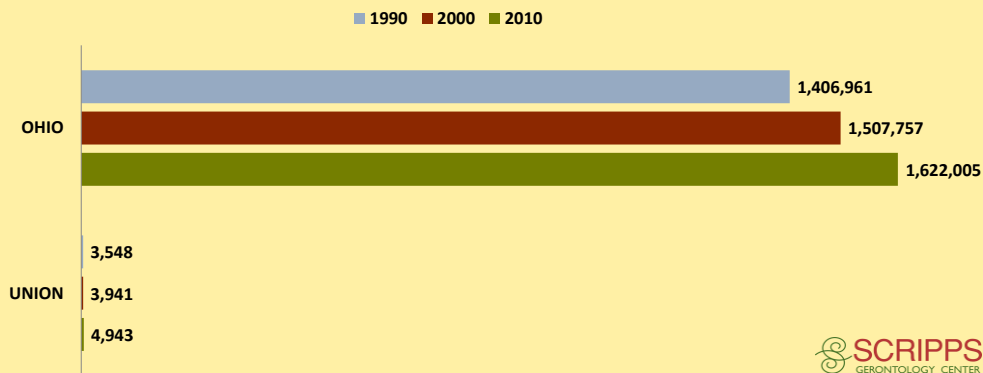

UNION COUNTY AND OHIO POPULATION CHANGES: Age 65+ 1990 - 2010

Age 65+ Population

% of Population Age 65+

% Change in Age 65+ Population

% Change in Proportion of Population Age 65+