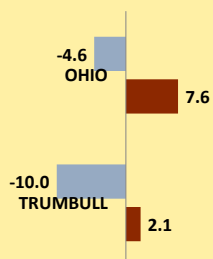

# TRUMBULL COUNTY AND OHIO POPULATION CHANGES: Age 65-74 1990 - 2010

Age 65 - 74 Population

■ 1990 ■ 2000 ■ 2010

Age 65-74 Population as % of 65+ Population

■ 1990 ■ 2000 ■ 2010

Of Age 65-74 Population, % Women

■ 1990 ■ 2000 ■ 2010

% Change in Age 65-74 Population

■ 1990-2000 ■ 2000-2010

### % Change in Proportion of Age 65+ Population who are Age 65-74