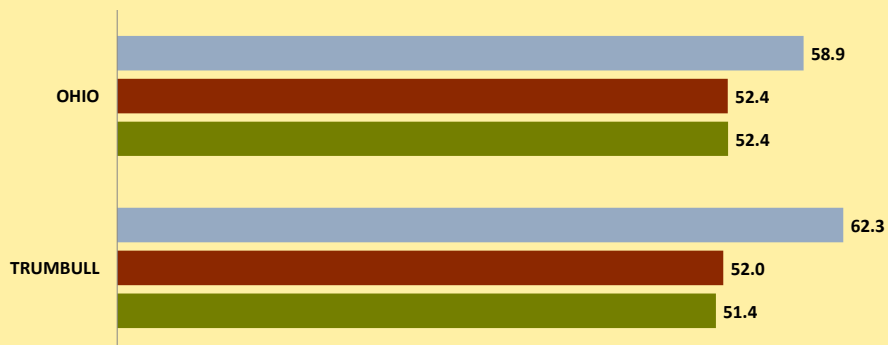

# TRUMBULL COUNTY AND OHIO POPULATION CHANGES: Age 65-74 1990 - 2010

Age 65 - 74 Population

■ 1990 ■ 2000 ■ 2010

Age 65-74 Population as % of 65+ Population

■ 1990 ■ 2000 ■ 2010

Of Age 65-74 Population, % Women

■ 1990 ■ 2000 ■ 2010

% Change in Age 65-74 Population

■ 1990-2000 ■ 2000-2010

### % Change in Proportion of Age 65+ Population who are Age 65-74