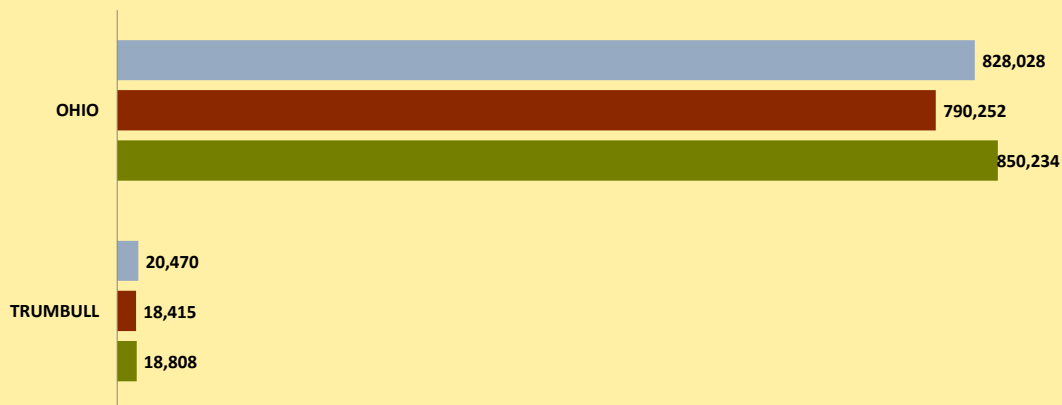

# TRUMBULL COUNTY AND OHIO POPULATION CHANGES: Age 65-74 1990 - 2010

Age 65 - 74 Population

■ 1990 ■ 2000 ■ 2010

Age 65-74 Population as % of 65+ Population

■ 1990 ■ 2000 ■ 2010

Of Age 65-74 Population, % Women

■ 1990 ■ 2000 ■ 2010

% Change in Age 65-74 Population

■ 1990-2000 ■ 2000-2010

### % Change in Proportion of Age 65+ Population who are Age 65-74