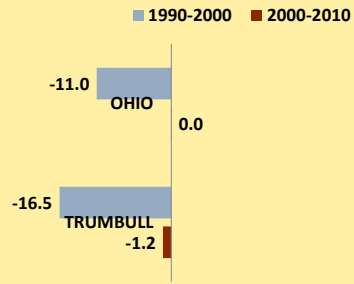

# TRUMBULL COUNTY AND OHIO POPULATION CHANGES: Age 65-74 1990 - 2010

Age 65 - 74 Population

■ 1990 ■ 2000 ■ 2010

Age 65-74 Population as % of 65+ Population

■ 1990 ■ 2000 ■ 2010

Of Age 65-74 Population, % Women

■ 1990 ■ 2000 ■ 2010

% Change in Age 65-74 Population

■ 1990-2000 ■ 2000-2010

### % Change in Proportion of Age 65+ Population who are Age 65-74