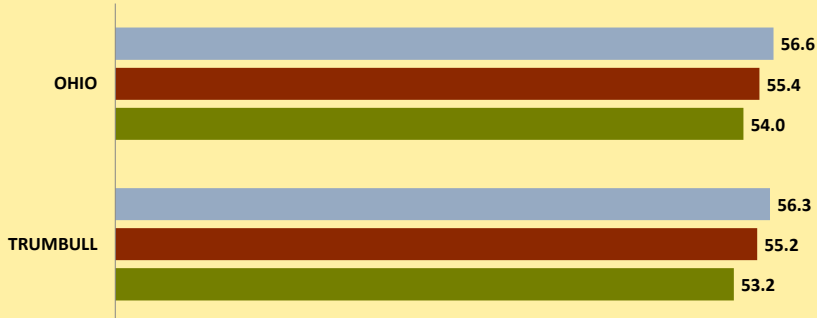

# TRUMBULL COUNTY AND OHIO POPULATION CHANGES: Age 65-74 1990 - 2010

Age 65 - 74 Population

■ 1990 ■ 2000 ■ 2010

Age 65-74 Population as % of 65+ Population

■ 1990 ■ 2000 ■ 2010

Of Age 65-74 Population, % Women

■ 1990 ■ 2000 ■ 2010

% Change in Age 65-74 Population

■ 1990-2000 ■ 2000-2010

### % Change in Proportion of Age 65+ Population who are Age 65-74